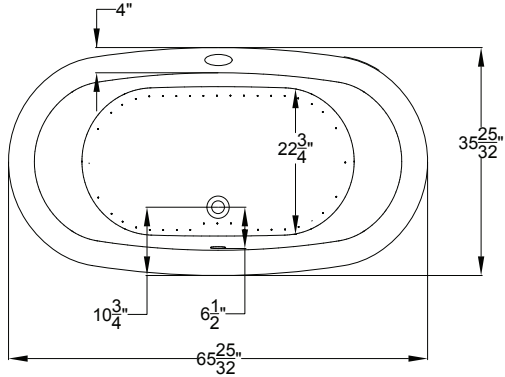

AirMasseur[®] & Soaking

AIRMASSEUR BLOWER
 MUST BE REMOTE
 MOUNTED OR
 INSTALLED IN AN AEC
 EQUIPMENT CABINET.

Patents received or pending.

Includes Linear Overflow Drain Assembly

Note: Dimensional Tolerances: ±1/4"

Drop-in-Hole Size:	N/A
Operating Capacity:	39 Gal.
Overflow Capacity:	77 Gal.
Floor Loading / sq.ft.	
(Air/Soaking):	55 / 51.8 lbs.
Carton Wt. (Air/Soaking):	185 / 147 lbs.
Cube:	36.6 ft. ³

AirMasseur[®] Blower must be remote-mounted or installed in an Acrylic Equipment Cabinet.