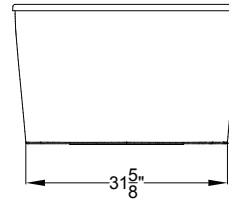

JASON®

HYDROTHERAPY

8328 MacArthur Dr. • North Little Rock, AR 72118
501.771.4477 • Fax: 501.771.2333
Customer Service: 800.255.5766
www.jasoninternational.com

forma® Collection Specifications

AC553PS

AirMasseur® & Soaking

AIRMASSEUR BLOWER
MUST BE REMOTE
MOUNTED OR
INSTALLED IN AN AEC
EQUIPMENT CABINET.

Patents received or pending.

Includes Linear Overflow Drain Assembly

Note: Dimensional Tolerances: ±1/4"

Drop-in-Hole Size:	N/A
Operating Capacity:	39 Gal.
Overflow Capacity:	77 Gal.
Floor Loading / sq.ft.	
(Air/Soaking):	55 / 51.8 lbs.
Carton Wt. (Air/Soaking):	185 / 147 lbs.
Cube:	36.6 ft.³

AirMasseur® Blower must be remote-mounted or installed in an Acrylic Equipment Cabinet.

Construction: Fiberglass reinforced acrylic bath with Level Form™ full-support base.

We provide products listed with Intertek ETL SEMKO (Edison Testing Laboratories) U.S. and Canadian and with International Association of Plumbing and Mechanical Officials (IAPMO). Consult factory with your listing requirements.

Standard	A 120V system that includes a 1HP, variable speed air blower with integral air heater; automatic purge cycle; an electronic control that operates blower and blower speed for continuous, pulse or wave massage modes; and a 20-minute timer.
Premier	A 120V system that includes a 1HP, variable speed air blower with integral air heater; (2) Chromatherapy mood lights; Automatic Ozone System; an electronic control that operates blower and blower speed for continuous, pulse or wave massage modes; automatic purge cycle; and a 20-minute timer. The keypad also operates the LED Chromatherapy mood lights.
Signature	A 120V system that includes a 1HP, variable speed air blower with integral air heater; (2) Chromatherapy mood lights; Automatic Ozone System; a digital control with LCD display window; automatic purge cycle; and a 20-minute timer. Control keypad operates the blower and blower speed for continuous, pulse or wave massage modes, LED Chromatherapy mood lights and shows blower speed, water temperature and time remaining. Includes Bluetooth Sound Immersion.