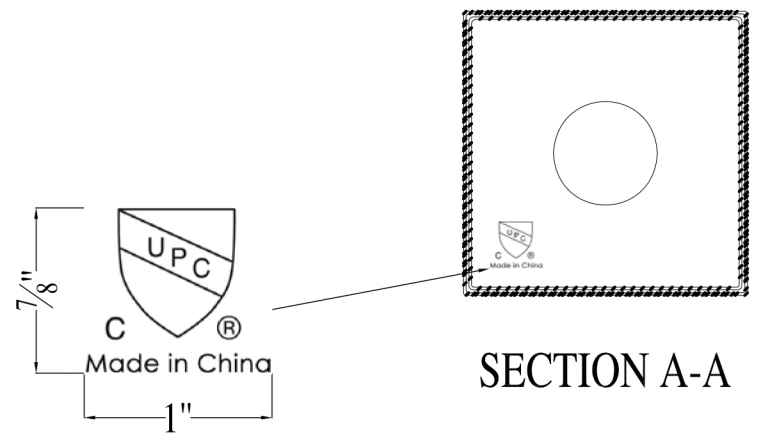

NO	DESCRIPTION	QTY	MATERIAL	SIZE
1	Shower drain cover	1	SUS304	5"X5"X $\frac{3}{4}$ "(18G)
2	plastic connectors	4	PP	$\varnothing\frac{3}{8}$ "X $\frac{9}{16}$ "
3	Shower drain stand	1	SUS304	$5\frac{3}{32}$ "X $5\frac{3}{32}$ "X $3\frac{1}{8}$ "(18G)