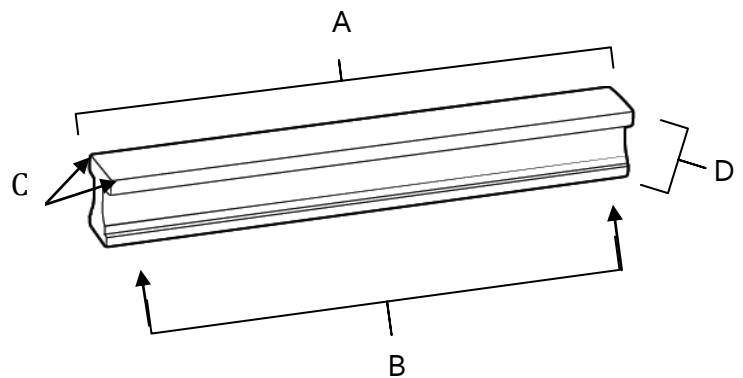

SPECIFICATIONS

**LINEAR
TAB PULLS**

FEATURES

- Modern styling
- Multiple finishes
- Concealed installation

WARRANTY

Limited lifetime

FINISHES

- Polished Brass (PB)
- Polished Chrome (PC)
- Bronze (BRZ)
- Polished Nickel (PN)
- Satin Nickel (SN)

MATERIAL

Brass

Item#	A	B	C	D
A965-8	8 1/2"	8"	5/8"	7/8"
A965-12	12 1/2"	12"	5/8"	7/8"
A965-18	18 1/2"	18"	5/8"	7/8"

KEY:

- A - Overall Length
- B - Center to Center
- C - Width
- D - Projection

NOTE: Dimensions and specifications are subject to change without notice.