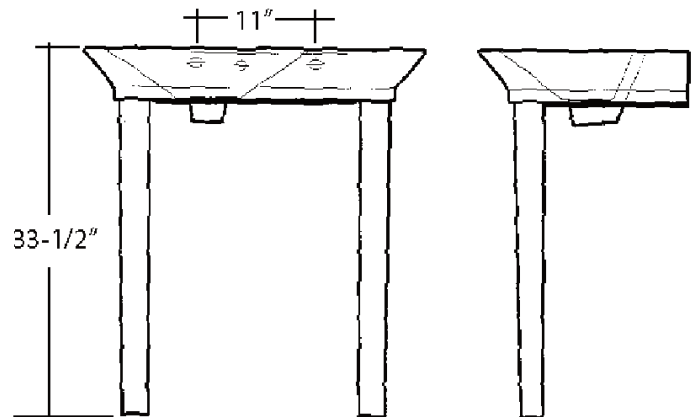

# OPULENCE "His" SMALL CONSOLE

Cat. No  
961, 962

W: 31 1/2"  
D: 19 3/8"  
H: 33 1/2"

## Features:

- ▶ Fine fire clay construction
- ▶ Transitional style
- ▶ Rectangular basin
- ▶ Available pre-drilled for 1-hole faucet (961) or 8" widespread (962)
- ▶ Should be mounted to wall with toggle or molly bolts (not included)

## Interior Dimensions:

Basin Interior:	18-1/2" x 12"
Basin Depth:	4-1/2"
Side Deck:	8"
Back of basin to center of faucet:	2-5/8"
Back of basin to center of drain:	11"
Mount bolts height:	31-1/4"
Mount holes cc:	11"
Faucet and spout holes:	1 1/4"

Dimensions of fixture are nominal and may vary within the range of tolerances established by ASME Standard A112.19.2. Dimensions and specifications subject to change without notice.