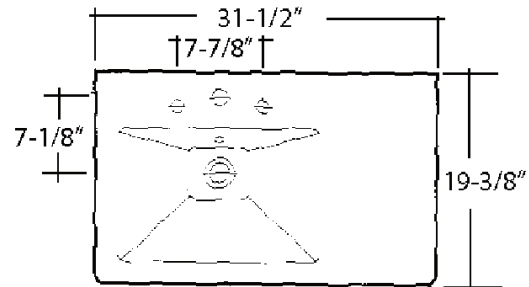

# OPULENCE "His" SMALL CONSOLE

Cat. No  
961, 962

W: 31 1/2"  
D: 19 3/8"  
H: 33 1/2"

## Interior Dimensions:

Basin Interior:	18-1/2" x 12"
Basin Depth:	4-1/2"
Side Deck:	8"
Back of basin to center of faucet:	2-5/8"
Back of basin to center of drain:	11"
Mount bolts height:	31-1/4"
Mount holes cc:	11"
Faucet and spout holes:	1 1/4"

Dimensions of fixture are nominal and may vary within the range of tolerances established by ASME Standard A112.19.2. Dimensions and specifications subject to change without notice.