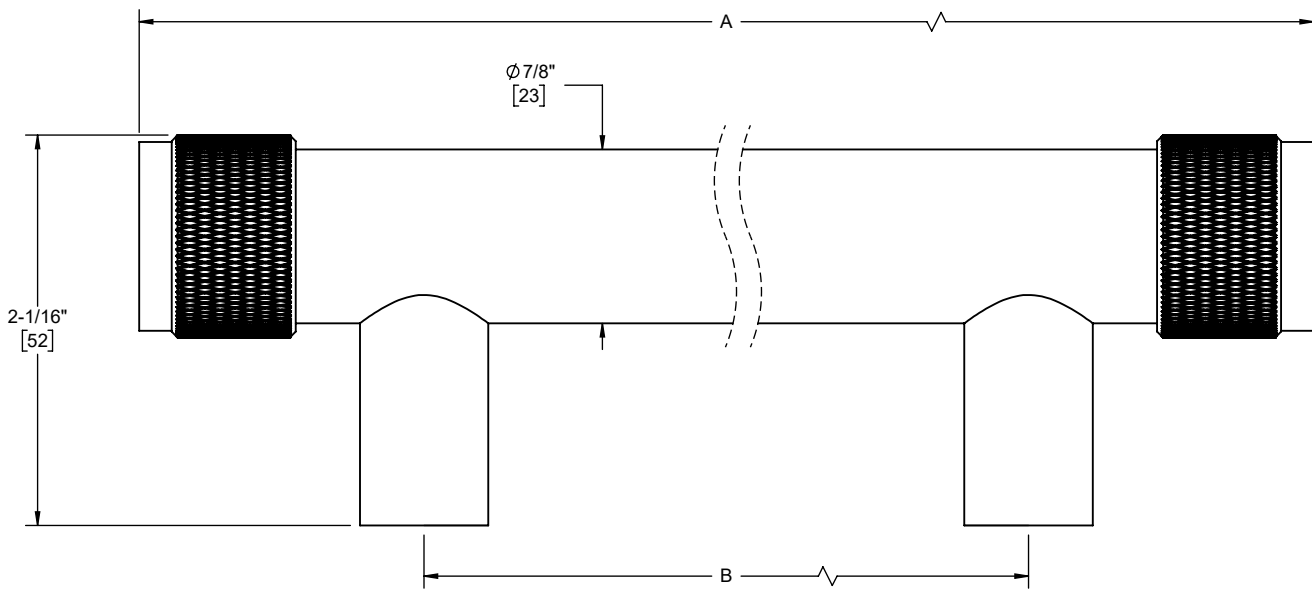

California Faucets®

**Descanso®**

Appliance Pull

**Features**

- 25+ artisan finishes including 10+ PVD finishes
- All brass construction
- Includes all mounting hardware

9483-K30K-12  
 9483-K30K-18  
 9483-K30K-24

**Codes/Standards Applicable**

Product meets or exceeds the following:

- none applicable

9483-K30K-12 shown

SKU	A	B
9483-K30K-12	15" [381]	12" [305]
9483-K30K-18	21" [533]	18" [457]
9483-K30K-24	27" [685]	24" [610]

Specifications subject to change without notice

Dimensions are inches, rounded to 1/16" [Dimensions in brackets are mm, rounded to 1mm]