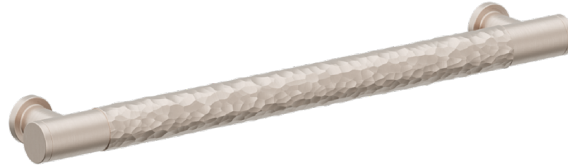

Features

- 25+ artisan finishes including 10+ PVD finishes
- All brass construction
- Includes all mounting hardware

9483-H01H-12
9483-H01H-18
9483-H01H-24

9483-H01H-12 shown

Codes/Standards Applicable

Product meets or exceeds the following:

- None applicable

SKU	A	B
9483-H01H-12	12" [305]	13-13/16" [350]
9483-H01H-18	18" [457]	19-13/16" [503]
9483-H01H-24	24" [610]	25-13/16" [655]