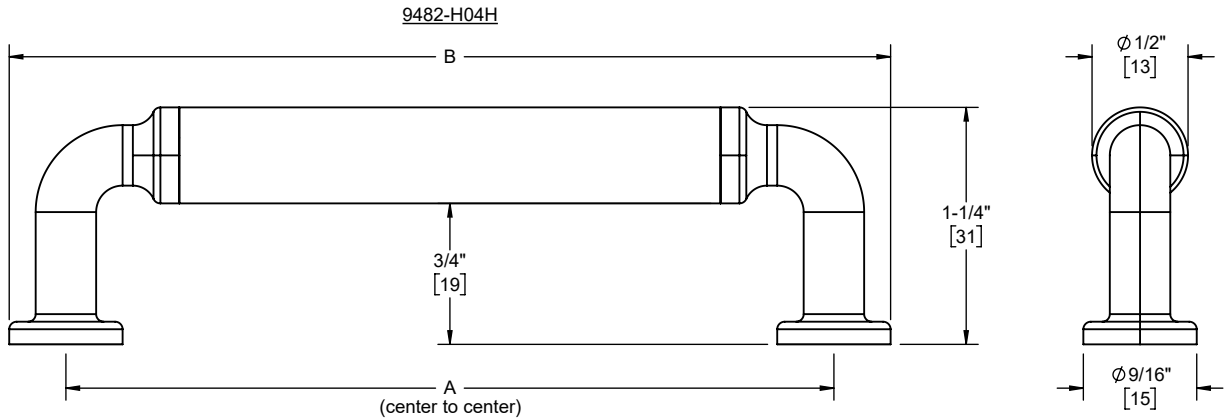

**Features**

- 25+ artisan finishes including 10+ PVD finishes
- All brass construction
- Includes all mounting hardware

**9480-H01H**  
**9482-H04H-04**  
**9482-H04H-06**  
**9482-H04H-08**

9482-H04H-04 shown

9480-H01H shown

**Codes/Standards Applicable**

Product meets or exceeds the following:

- None applicable

SKU	A	B
9482-H04H-04	4" [102]	4-9/16" [117]
9482-H04H-06	6" [152]	6-9/16" [167]
9482-H04H-08	8" [203]	8-9/16" [217]