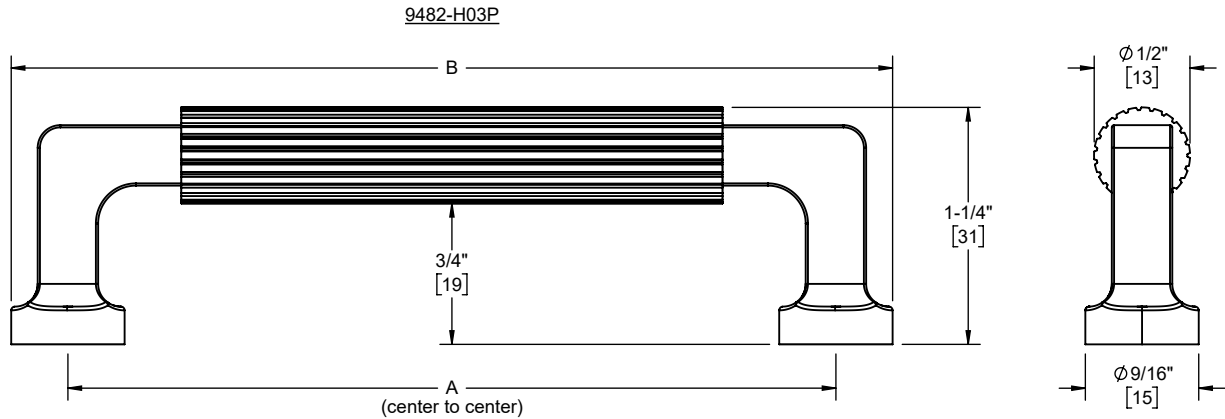

Features

- 25+ artisan finishes including 10+ PVD finishes
- All brass construction
- Includes all mounting hardware

9480-H01P
9482-H03P-04
9482-H03P-06
9482-H03P-08

9482-H03P-04 shown

9480-H01P shown

Codes/Standards Applicable

Product meets or exceeds the following:

- None applicable

SKU	A	B
9482-H03P-04	4" [102]	4-9/16" [117]
9482-H03P-06	6" [152]	6-9/16" [167]
9482-H03P-08	8" [203]	8-9/16" [217]