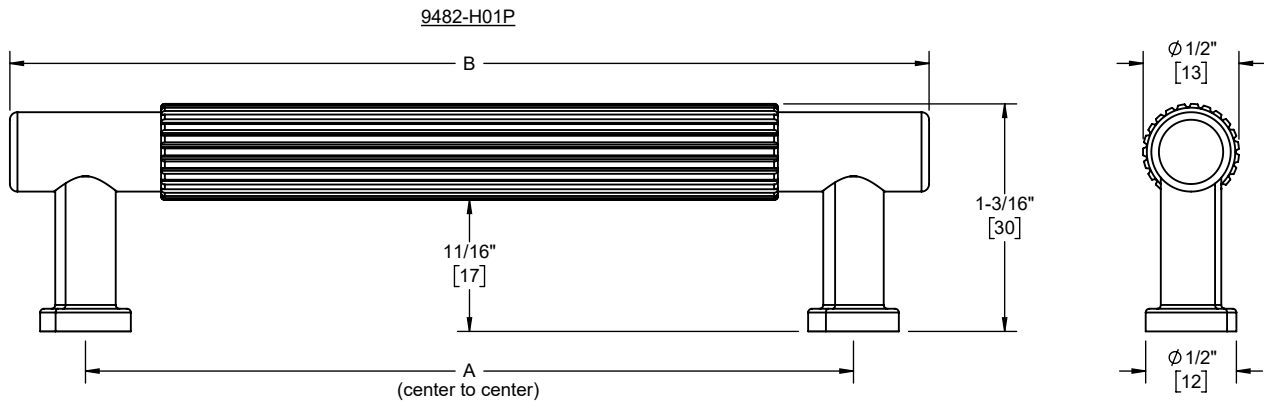

Features

- 25+ artisan finishes including 10+ PVD finishes
- All brass construction
- Includes all mounting hardware

9480-H01P
9482-H01P-04
9482-H01P-06
9482-H01P-08

9482-H01P-04 shown

9480-H01P shown

Codes/Standards Applicable

Product meets or exceeds the following:

- None applicable

SKU	A	B
9482-H01P-04	4" [102]	4-13/16" [122]
9482-H01P-06	6" [152]	6-13/16" [172]
9482-H01P-08	8" [203]	8-13/16" [223]

Specifications subject to change without notice

Dimensions are inches, rounded to 1/16"
 [Dimensions in brackets are mm, rounded to 1mm]