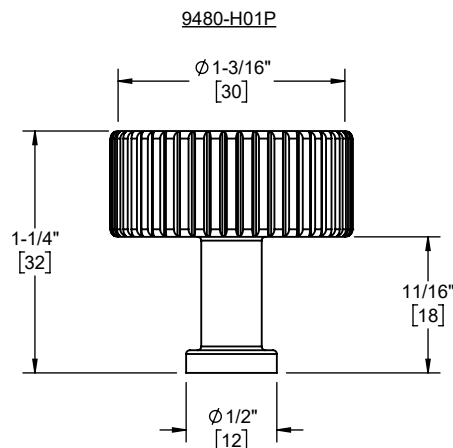

Features

- 25+ artisan finishes including 10+ PVD finishes
- All brass construction
- Includes all mounting hardware

9480-H01P
9482-H01P-04
9482-H01P-06
9482-H01P-08

9482-H01P-04 shown

9480-H01P shown

Codes/Standards Applicable

Product meets or exceeds the following:

- None applicable

SKU	A	B
9482-H01P-04	4" [102]	4-13/16" [122]
9482-H01P-06	6" [152]	6-13/16" [172]
9482-H01P-08	8" [203]	8-13/16" [223]

Specifications subject to change without notice

Dimensions are inches, rounded to 1/16"
 [Dimensions in brackets are mm, rounded to 1mm]