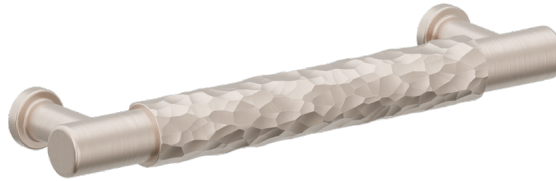

Features

- 25+ artisan finishes including 10+ PVD finishes
- All brass construction
- Includes all mounting hardware

9480-H01H
9482-H01H-04
9482-H01H-06
9482-H01H-08

9482-H01H-04 shown

9480-H01H shown

Codes/Standards Applicable

Product meets or exceeds the following:

- None applicable

SKU	A	B
9482-H01H-04	4" [102]	4-13/16" [122]
9482-H01H-06	6" [152]	6-13/16" [172]
9482-H01H-08	8" [203]	8-13/16" [223]