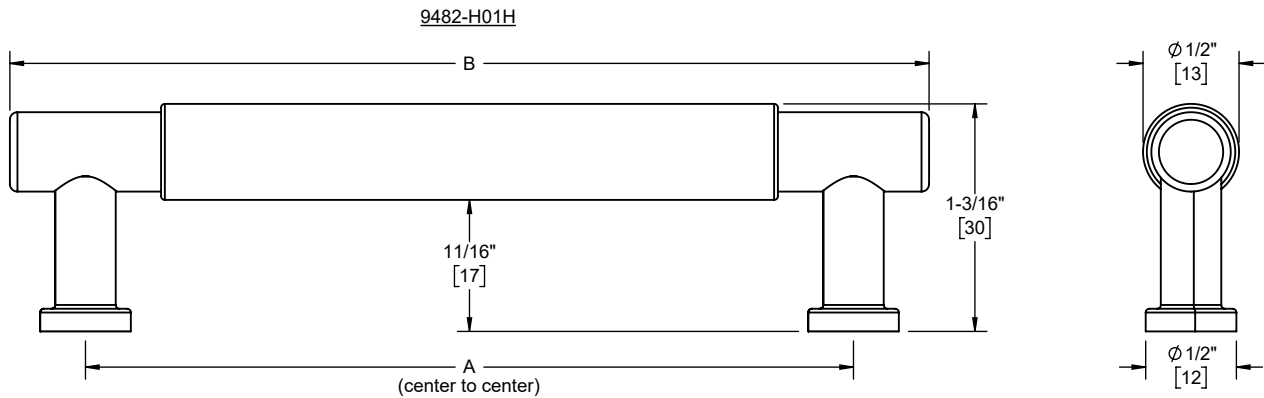

Features

- 25+ artisan finishes including 10+ PVD finishes
- All brass construction
- Includes all mounting hardware

9480-H01H
9482-H01H-04
9482-H01H-06
9482-H01H-08

9482-H01H-04 shown

9480-H01H shown

Codes/Standards Applicable

Product meets or exceeds the following:

- None applicable

SKU	A	B
9482-H01H-04	4" [102]	4-13/16" [122]
9482-H01H-06	6" [152]	6-13/16" [172]
9482-H01H-08	8" [203]	8-13/16" [223]