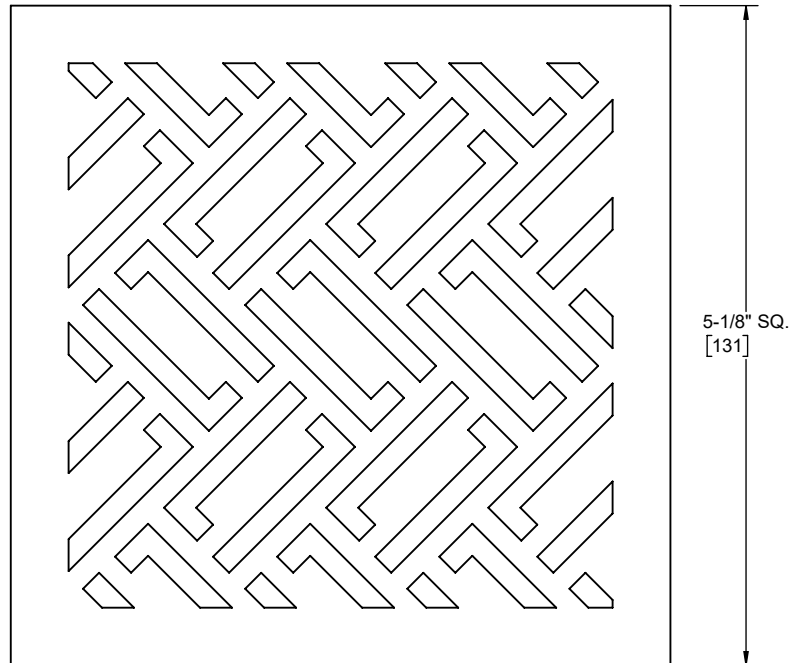

California Faucets®

CHRISTOPHERGRUBB Collection

StyleDrain®

Roxbury™ Grid

9197-A

Features

- Available in 27 finishes including 12 PVD finishes
- All brass decorative grid with no visible surface screws
- Surface is foot friendly with no sharp edges
- Rigid grid construction - will not dish or bend
- Square design for easy floor design and installation
- Outlet flow rate: 15 gpm (57 L/min) with 1/4" head of water when installed with drain rough 9177
- Drain rough or throat (9177, 9178, or 9178-UG-2) sold separately

Codes/Standards

Product meets or exceeds the following:

- ASME A112.18.2/CSA B125.2
- US PAT NO. 8043497

open area: 7.09 in² [4574.2 mm²]