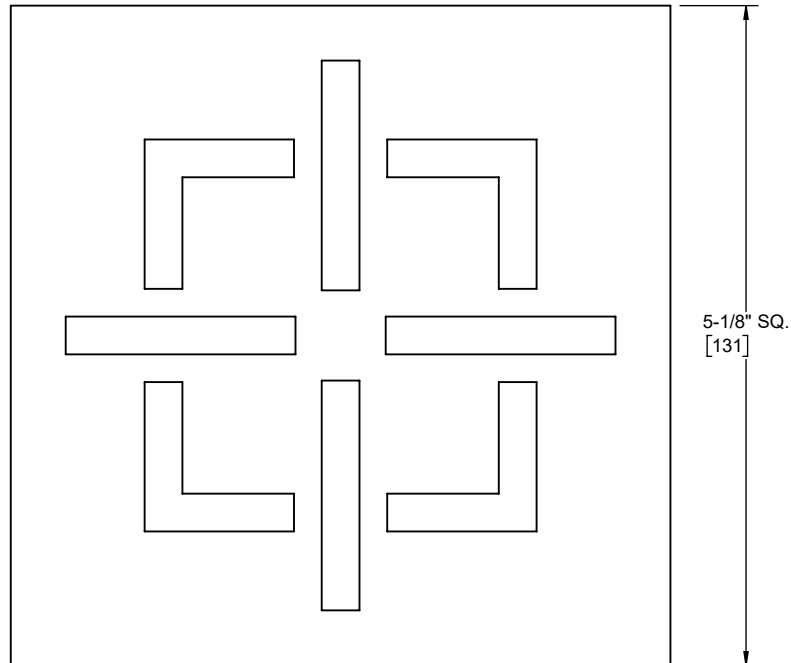

California Faucets®

CHRISTOPHERGRUBB Collection

StyleDrain®

Camden™ Grid

9196-A

Features

- Available in 27 finishes including 12 PVD finishes
- All brass decorative grid with no visible surface screws
- Surface is foot friendly with no sharp edges
- Rigid grid construction - will not dish or bend
- Square design for easy floor design and installation
- Outlet flow rate: 10 gpm (38 L/min) with 1/4" head of water when installed with drain rough 9177
- Drain rough or throat (9177, 9178, or 9178-UG-2) sold separately

Codes/Standards

Product meets or exceeds the following:

- ASME A112.18.2/CSA B125.2
- US PAT NO. 8043497

open area: 4.49 in² [2896.8 mm²]