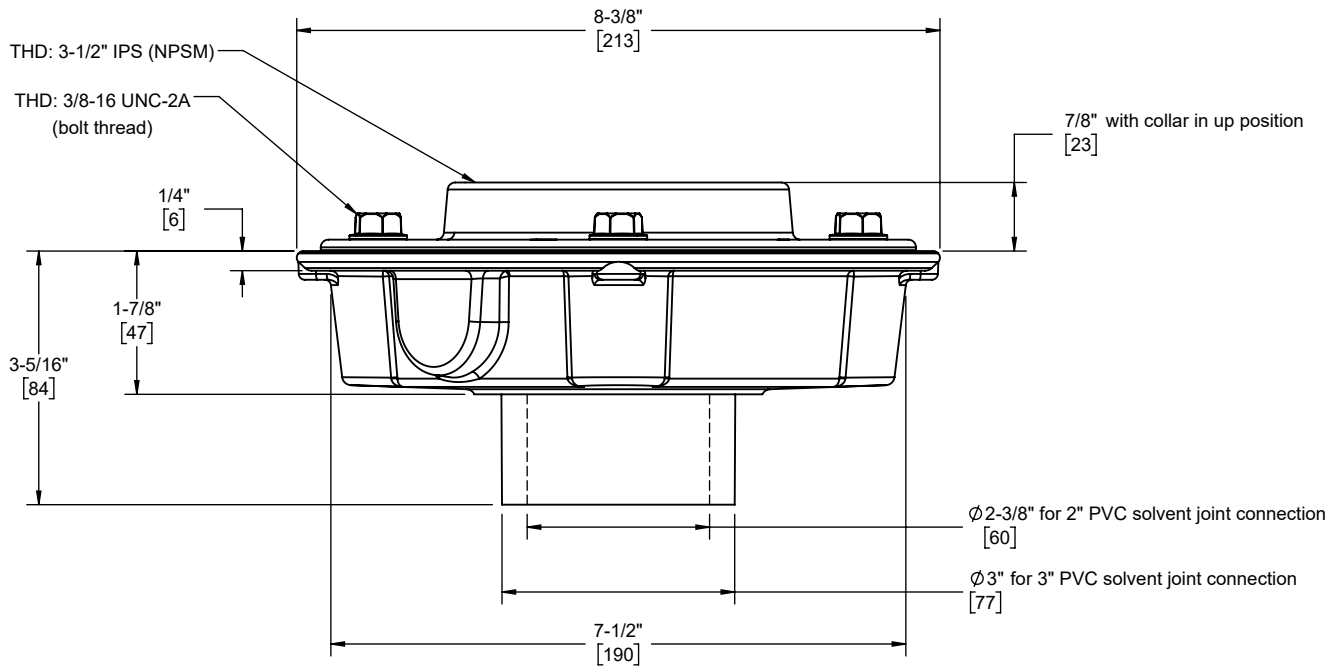

Features

- PVC body with reversible weep-hole membrane collar
- Dual outlet connection: 2" slip & 3" spigot
- Compatible with StyleDrain throat (9178) sold separately

PVC 2" / 3"

Codes/Standards Applicable

Product meets or exceeds the following:

- ASME A112.18.2/CSA B125.2

Figure 1. COLLAR IN UP POSITION

Figure 2. COLLAR IN DOWN POSITION