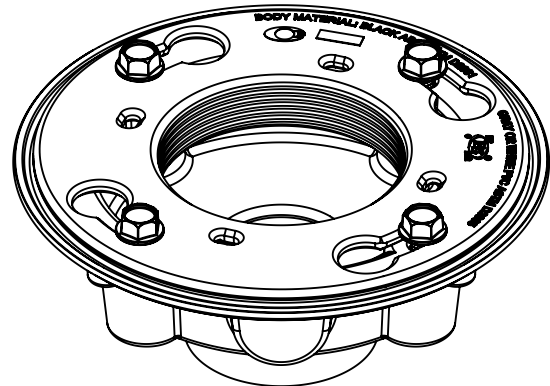

Features

- PVC body with reversible weep-hole membrane collar
- Dual outlet connection: 2" slip & 3" spigot
- Compatible with StyleDrain throat (9178) sold separately

PVC 2" / 3"

Codes/Standards Applicable

Product meets or exceeds the following:

- ASME A112.18.2/CSA B125.2

Figure 1. COLLAR IN UP POSITION

Figure 2. COLLAR IN DOWN POSITION