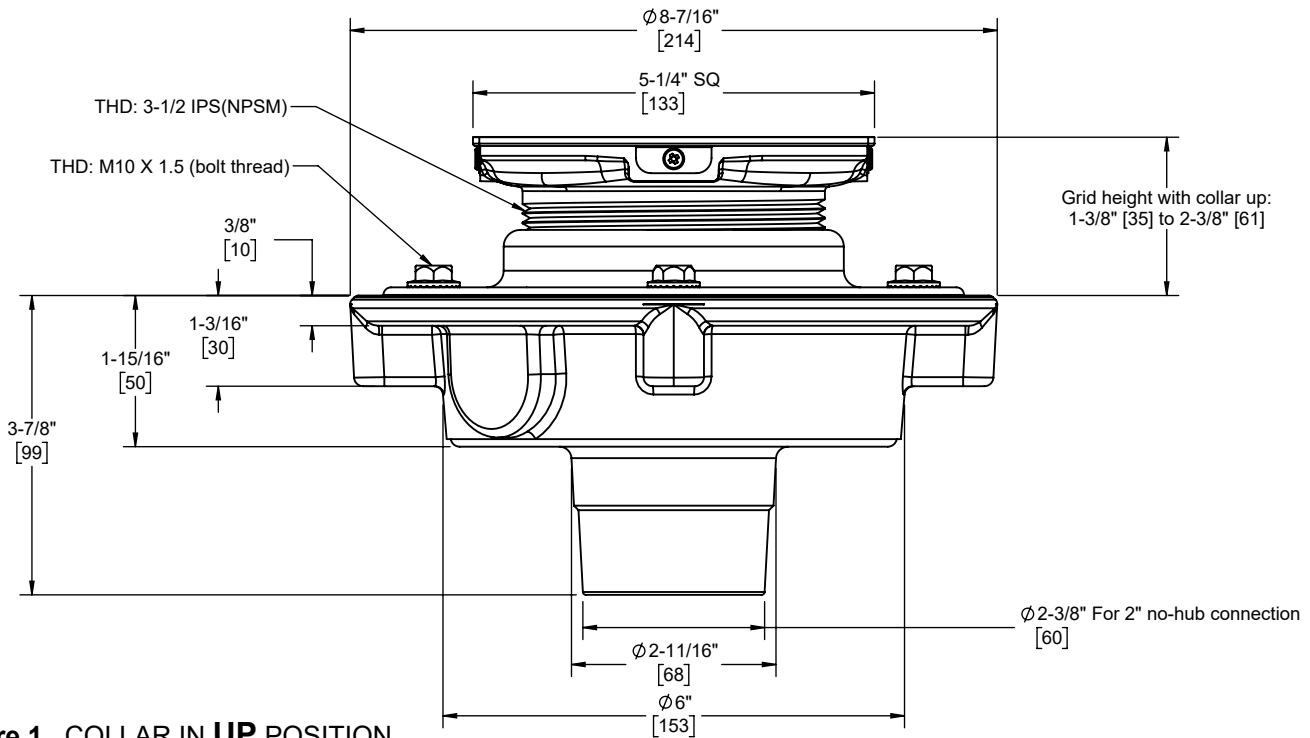

Features

- Square grid allows for easy floor covering design and installation
- Brass throat with stainless steel tile frame, screws & mudguard
- Acid resist coated cast iron body with reversible weep-hole membrane collar
- Outlet connection: 2" no-hub
- Compatible with all StyleDrain Grids except Tile StyleDrain, sold separately
- Hair strainer and key included

Cast iron 2" no hub

Codes/Standards

Product meets or exceeds the following:

- ASME A112.18.2/CSA B125.2
- US PAT NO. 8043497

Figure 1. COLLAR IN UP POSITION

Figure 2. COLLAR IN DOWN POSITION