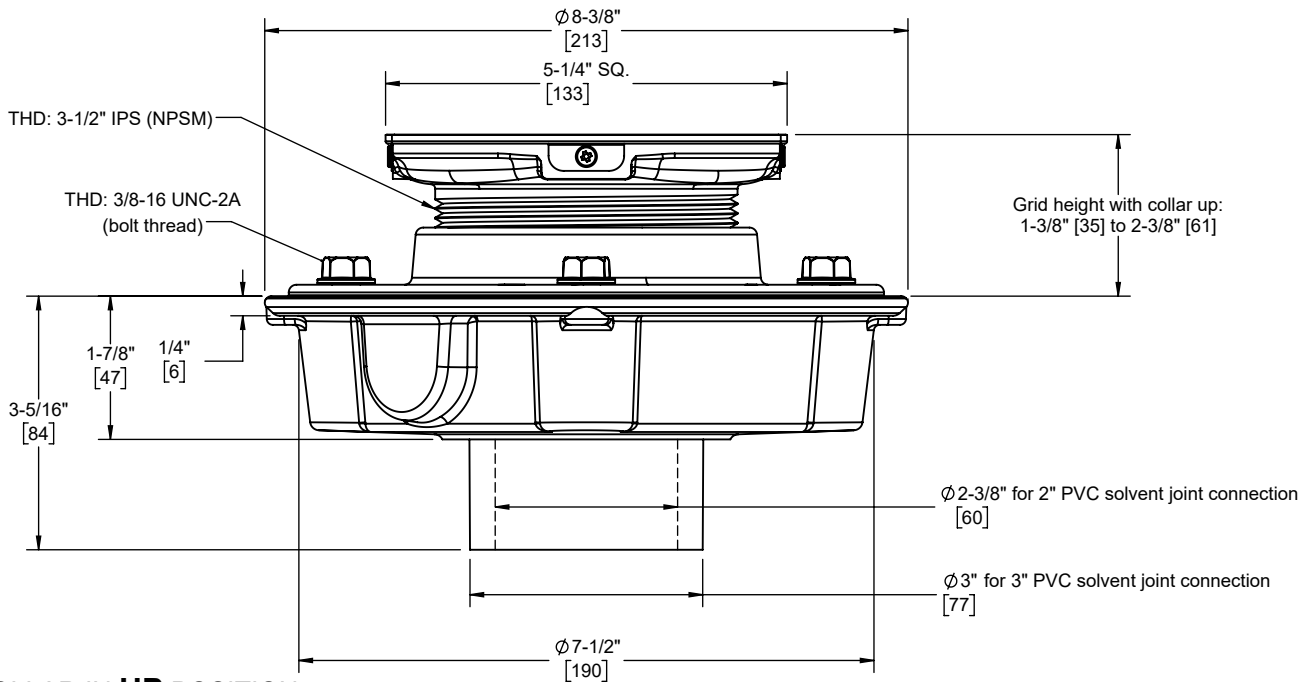

Features

- Square grid allows for easy floor covering design and installation
- Brass throat with stainless steel tile frame, screws & mudguard
- PVC body with reversible weep-hole membrane collar
- Dual outlet connection: 2" slip & 3" spigot
- Compatible with all StyleDrain Grids except Tile StyleDrain, sold separately
- Hair strainer and key included

PVC 2 2/3"

Codes/Standards Applicable

Product meets or exceeds the following:

- ASME A112.18.2/CSA B125.2
- US PAT NO. 8043497

Figure 1. COLLAR IN UP POSITION

Figure 2. COLLAR IN DOWN POSITION