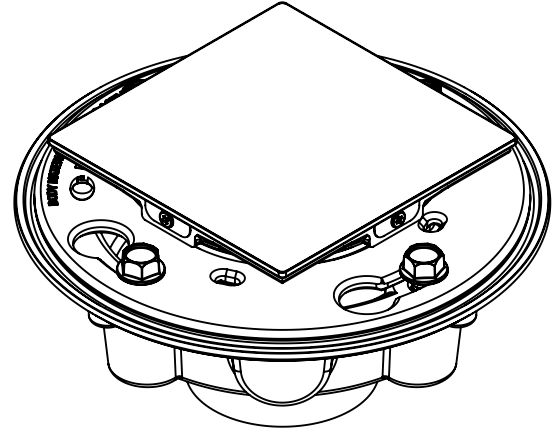

Features

- Square grid allows for easy floor covering design and installation
- Brass throat with stainless steel tile frame, screws & mudguard
- PVC body with reversible weep-hole membrane collar
- Dual outlet connection: 2" slip & 3" spigot
- Compatible with all StyleDrain Grids except Tile StyleDrain, sold separately
- Hair strainer and key included

PVC 2 2/3"

Codes/Standards Applicable

Product meets or exceeds the following:

- ASME A112.18.2/CSA B125.2
- US PAT NO. 8043497

Figure 1. COLLAR IN UP POSITION

Figure 2. COLLAR IN DOWN POSITION