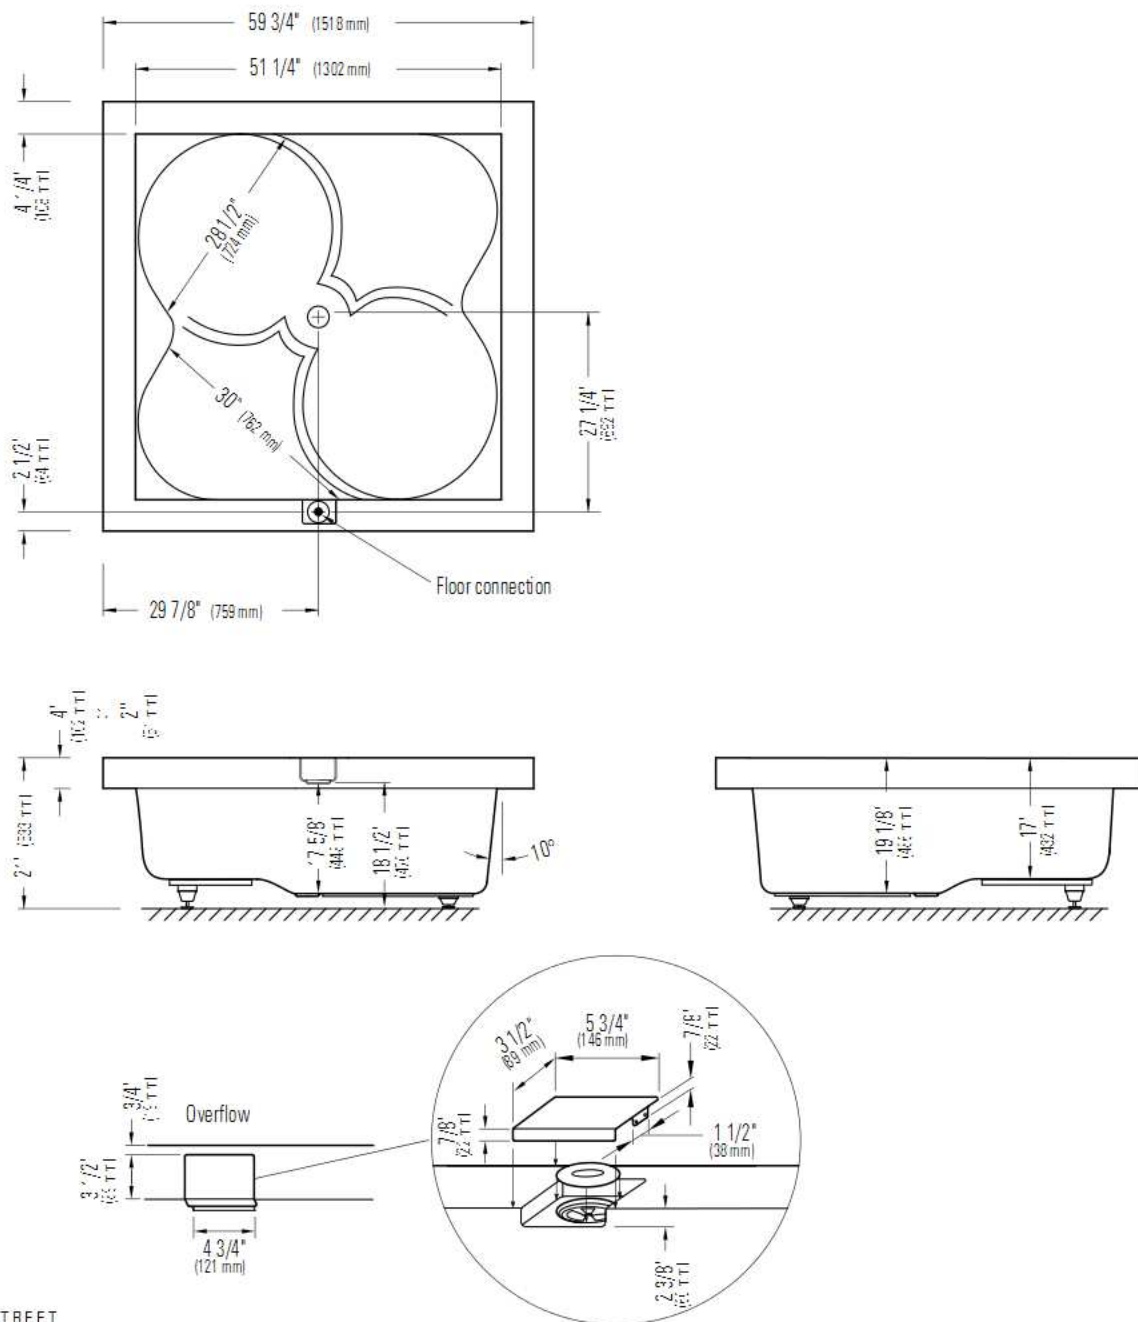

Produits Neptune

MACAO 6060

Bathtub

6835 PICARD STREET
SAINT-HYACINTHE, QUEBEC J2S 1H3
CANADA

PHONE 450 773 7058
FAX 450 773 5063
TOLL-FREE CANADA 1 888 226 7099
TOLL-FREE USA 1 888 226 7899

produitsneptune.com

*A bathtub fitted with back jets can cause the pump to protrude by approximately 3" from the overall dimension.

**All dimensions are approximate and subject to change without notice. Please refer to the installation guide before beginning the installation.

08-2010