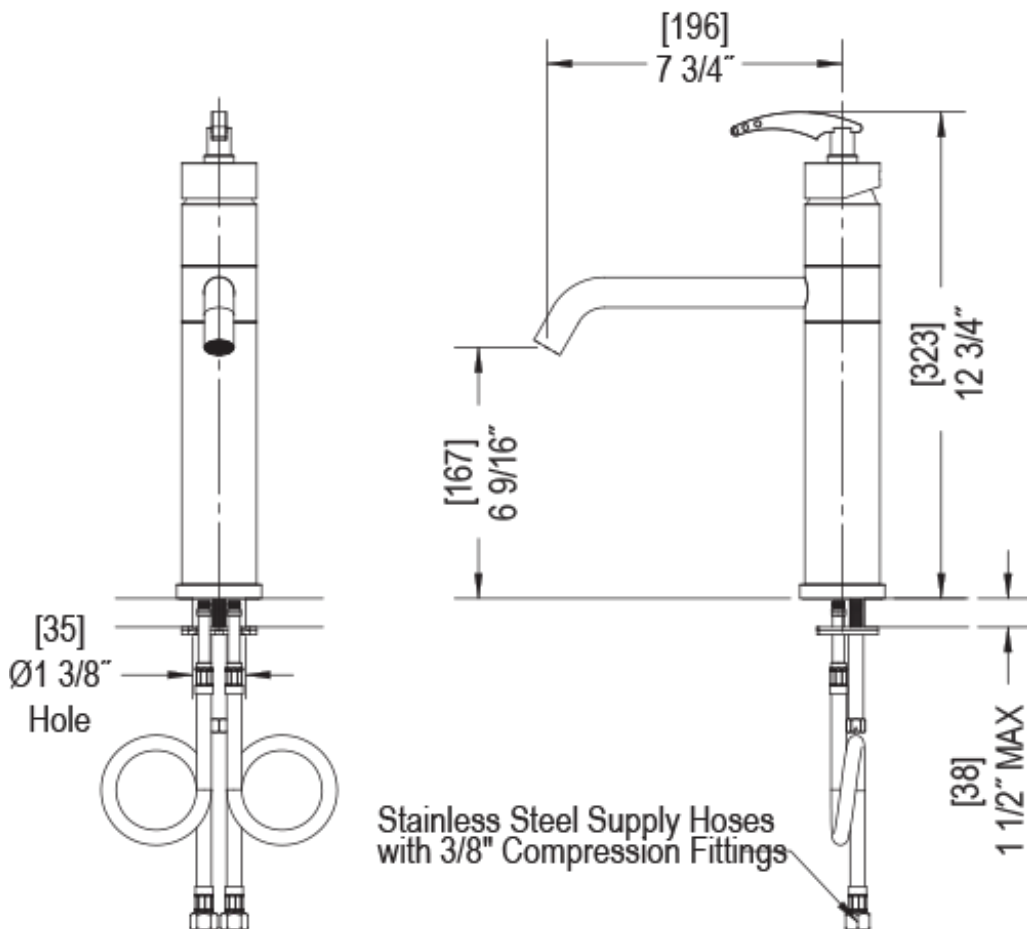

SINGLE CONTROL KITCHEN SET

Stainless Steel Supply Hoses with 3/8" Compression Fittings