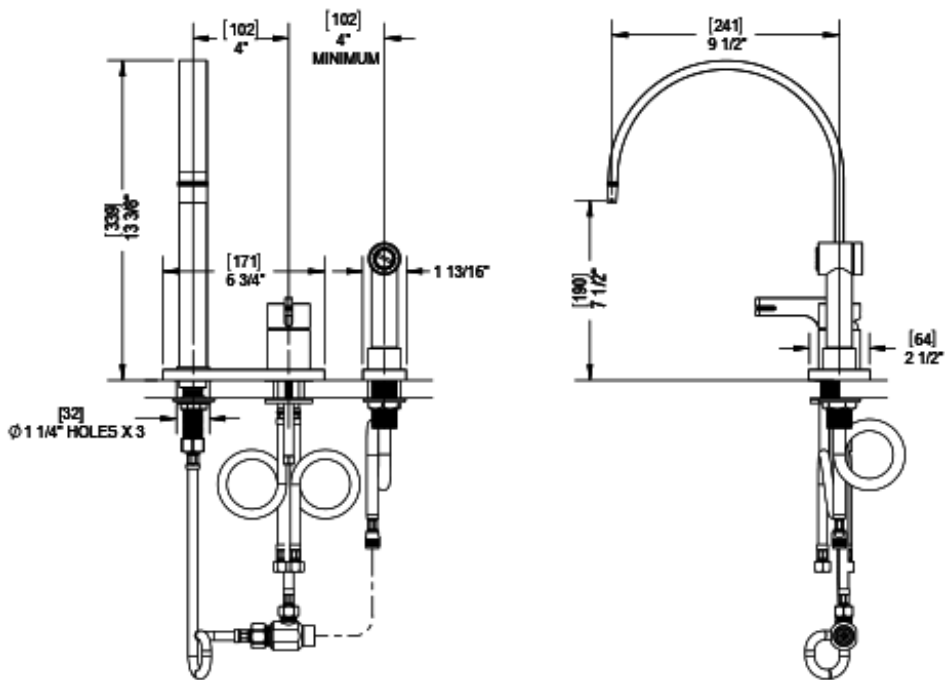

SINGLE CONTROL KITCHEN SET WITH HAND SPRAY

Critical Dimensions