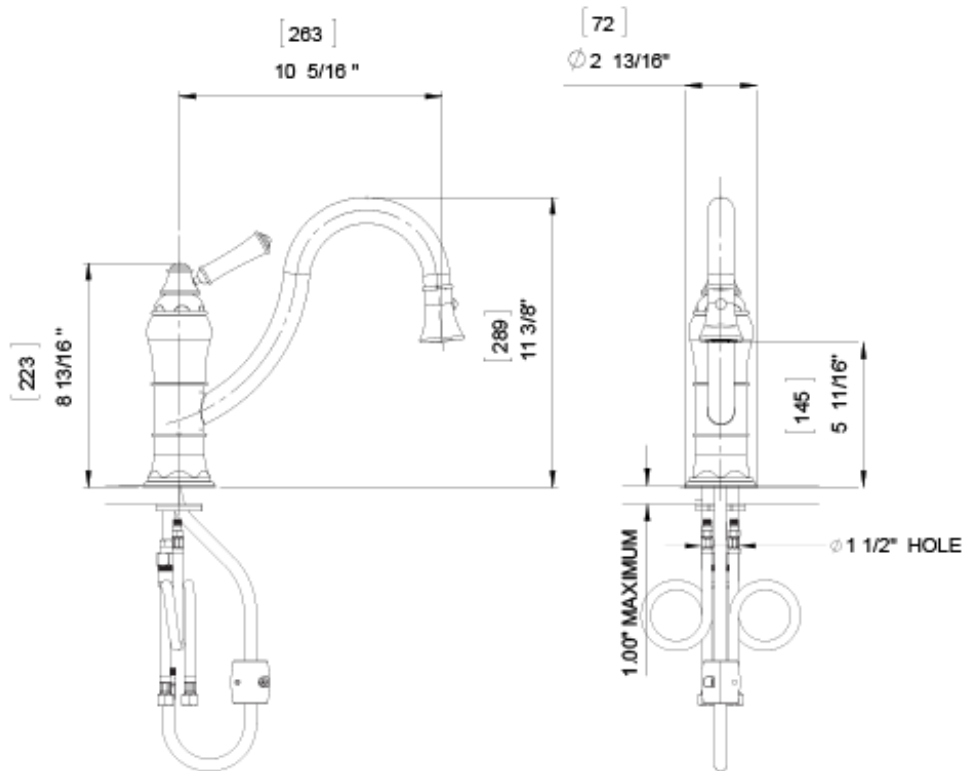

SINGLE CONTROL KITCHEN SET WITH RETRACTABLE DUAL HAND SPRAY

Critical Dimensions