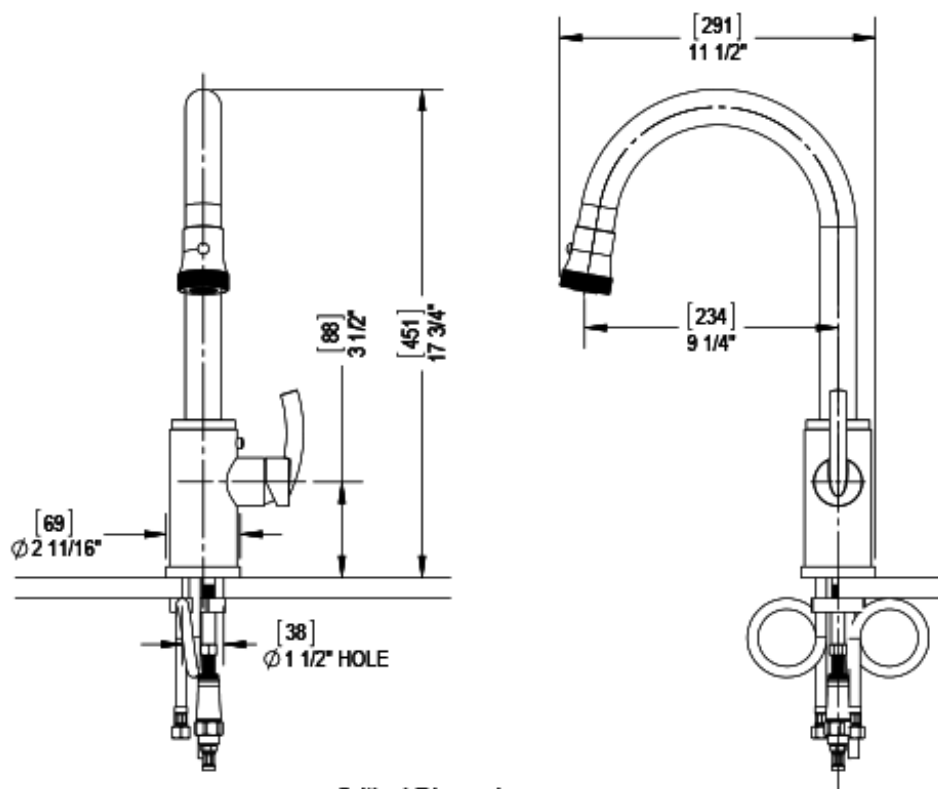

SINGLE HOLE SINGLE CONTROL KITCHEN SET WITH RETRACTABLE DUAL FUNCTION SPRAY

Critical Dimensions