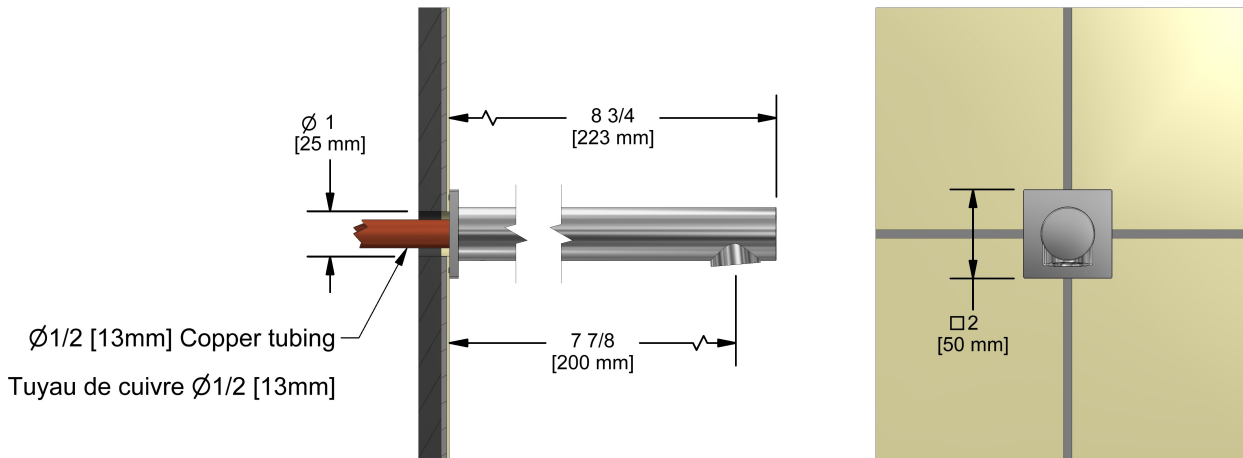

Wall-mount tub spout
847XX

Specifications

Descriptions

- 1/2" copper slip fit inlet
- Brass

Available colors

- C : Chrome
- BN : Brushed nickel (PVD)

Certifications

- CSA B125.1
- ASME A112.18.1