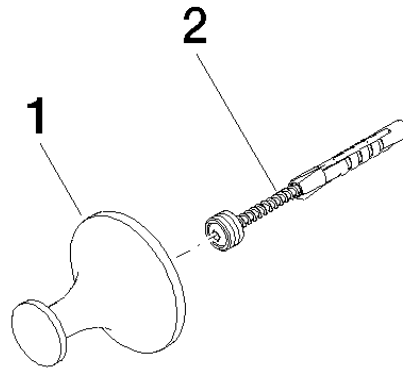

83 251 809 Product version from 4/1/2025

- 1-3/4" Projection
- Flange diameter 2"

	Platinum	83 251 809-08
	Chrome	83 251 809-00
	Brushed Platinum	83 251 809-06
	Dark Chrome	83 251 809-19
	Brushed Durabrass (23kt Gold)	83 251 809-28
	Brushed Gold (PVD)	83 251 809-37
	Brushed Dark Brass (PVD)	83 251 809-39
	Brushed Bronze (PVD)	83 251 809-42
	Brushed Dark Bronze (PVD)	83 251 809-43
	Brushed Champagne (22kt Gold)	83 251 809-46
	Champagne (22kt Gold)	83 251 809-47
	Brushed Dark Platinum	83 251 809-99

83 251 809 Product version from 4/1/2025

mm [inches]

83 251 809 Product version from 4/1/2025

Parts for other finishes can be found here: [Chrome](#)

Spare parts list

Number	Item Number	Designation	Number of units	Lead time
2	05 24 04 506 00 90	fixing set	1.00	2
1	08 18 60 536-08	hook	1.00	40