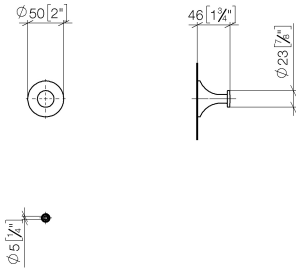

83 251 809 Product version from 4/1/2025

- 1-3/4" Projection
- Flange diameter 2"

	Platinum	83 251 809-08
	Chrome	83 251 809-00
	Brushed Platinum	83 251 809-06
	Dark Chrome	83 251 809-19
	Brushed Durabrass (23kt Gold)	83 251 809-28
	Brushed Gold (PVD)	83 251 809-37
	Brushed Dark Brass (PVD)	83 251 809-39
	Brushed Bronze (PVD)	83 251 809-42
	Brushed Dark Bronze (PVD)	83 251 809-43
	Brushed Champagne (22kt Gold)	83 251 809-46
	Champagne (22kt Gold)	83 251 809-47
	Brushed Dark Platinum	83 251 809-99

83 251 809 Product version from 4/1/2025

mm [inches]

83 251 809 Product version from 4/1/2025

Parts for other finishes can be found here: [Chrome](#)

Spare parts list

Number	Item Number	Designation	Number of units	Lead time
2	05 24 04 506 00 90	fixing set	1.00	2
1	08 18 60 536-08	hook	1.00	40