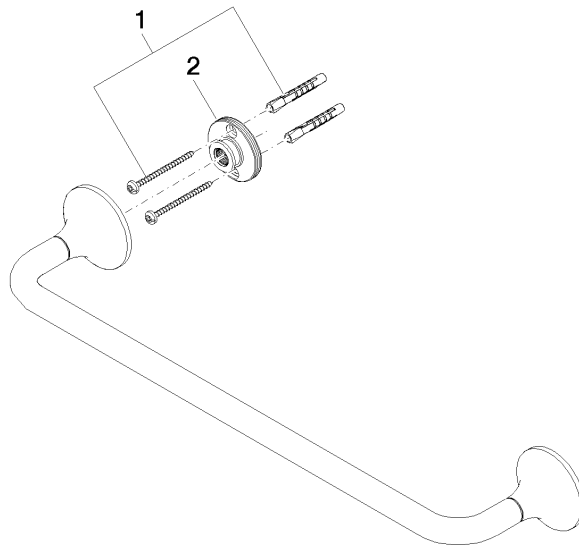

83 070 809 Product version from 4/1/2025

- Center to center 17-3/4"
- Width 20-1/8"
- Height 2-3/8"
- 3-1/2" Projection

	Platinum	83 070 809-08
	Chrome	83 070 809-00
	Brushed Platinum	83 070 809-06
	Dark Chrome	83 070 809-19
	Brushed Durabrass (23kt Gold)	83 070 809-28
	Brushed Gold (PVD)	83 070 809-37
	Brushed Dark Brass (PVD)	83 070 809-39
	Brushed Bronze (PVD)	83 070 809-42
	Brushed Dark Bronze (PVD)	83 070 809-43
	Brushed Champagne (22kt Gold)	83 070 809-46
	Champagne (22kt Gold)	83 070 809-47
	Brushed Dark Platinum	83 070 809-99

83 070 809 Product version from 4/1/2025

mm [inches]

83 070 809 Product version from 4/1/2025

Parts for other finishes can be found here: [Chrome](#)

Spare parts list

Number	Item Number	Designation	Number of units	Lead time
1	05 30 31 025 00 90	fixing set	1.00	2
2	90 17 20 759 00 90	disc	1.00	2