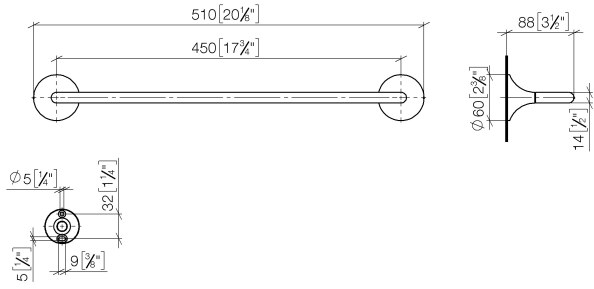

83 070 809 Product version from 4/1/2025

- Center to center 17-3/4"
- Width 20-1/8"
- Height 2-3/8"
- 3-1/2" Projection

	Platinum	83 070 809-08
	Chrome	83 070 809-00
	Brushed Platinum	83 070 809-06
	Dark Chrome	83 070 809-19
	Brushed Durabrass (23kt Gold)	83 070 809-28
	Brushed Gold (PVD)	83 070 809-37
	Brushed Dark Brass (PVD)	83 070 809-39
	Brushed Bronze (PVD)	83 070 809-42
	Brushed Dark Bronze (PVD)	83 070 809-43
	Brushed Champagne (22kt Gold)	83 070 809-46
	Champagne (22kt Gold)	83 070 809-47
	Brushed Dark Platinum	83 070 809-99

83 070 809 Product version from 4/1/2025

mm [inches]

83 070 809 Product version from 4/1/2025

Parts for other finishes can be found here: [Chrome](#)

Spare parts list

Number	Item Number	Designation	Number of units	Lead time
1	05 30 31 025 00 90	fixing set	1.00	2
2	90 17 20 759 00 90	disc	1.00	2