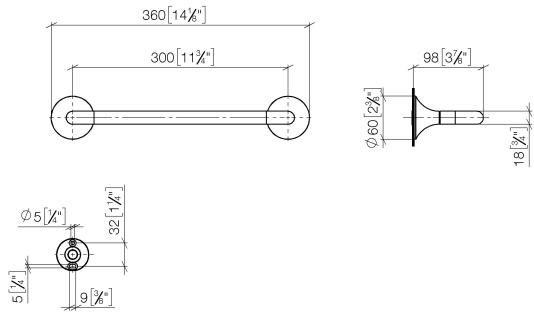

83 030 809 Product version from 3/13/2017 to 8/29/2019

- Center to center 11-3/4"
- Width 14-1/8"
- Height 2-3/8"
- Flange diameter 2-3/8"
- 3-7/8" Projection

	Brushed Dark Platinum	83 030 809-99
	Chrome	83 030 809-00
	Brushed Platinum	83 030 809-06
	Platinum	83 030 809-08
	Dark Chrome	83 030 809-19
	Brushed Durabronze (23kt Gold)	83 030 809-28
	Brushed Dark Brass (PVD)	83 030 809-39
	Brushed Bronze (PVD)	83 030 809-42
	Brushed Champagne (22kt Gold)	83 030 809-46
	Champagne (22kt Gold)	83 030 809-47

83 030 809 Product version from 3/13/2017 to 8/29/2019

mm [inches]

83 030 809 Product version from 3/13/2017 to 8/29/2019

Parts for other finishes can be found here: [Chrome](#)

Spare parts list

Number	Item Number	Designation	Number of units	Lead time
1	05 30 31 025 00 90	fixing set	1.00	2