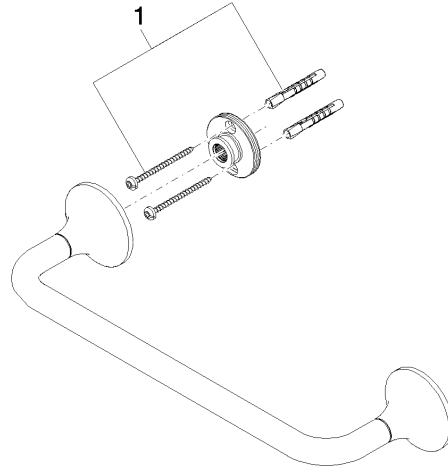

83 030 809 Product version from 3/13/2017 to 8/29/2019

- Center to center 11-3/4"
- Width 14-1/8"
- Height 2-3/8"
- Flange diameter 2-3/8"
- 3-7/8" Projection

	Brushed Dark Platinum	83 030 809-99
	Chrome	83 030 809-00
	Brushed Platinum	83 030 809-06
	Platinum	83 030 809-08
	Dark Chrome	83 030 809-19
	Brushed Durabronze (23kt Gold)	83 030 809-28
	Brushed Dark Brass (PVD)	83 030 809-39
	Brushed Bronze (PVD)	83 030 809-42
	Brushed Champagne (22kt Gold)	83 030 809-46
	Champagne (22kt Gold)	83 030 809-47

83 030 809 Product version from 3/13/2017 to 8/29/2019

mm [inches]

83 030 809 Product version from 3/13/2017 to 8/29/2019

Parts for other finishes can be found here: [Chrome](#)

Spare parts list

Number	Item Number	Designation	Number of units	Lead time
1	05 30 31 025 00 90	fixing set	1.00	2