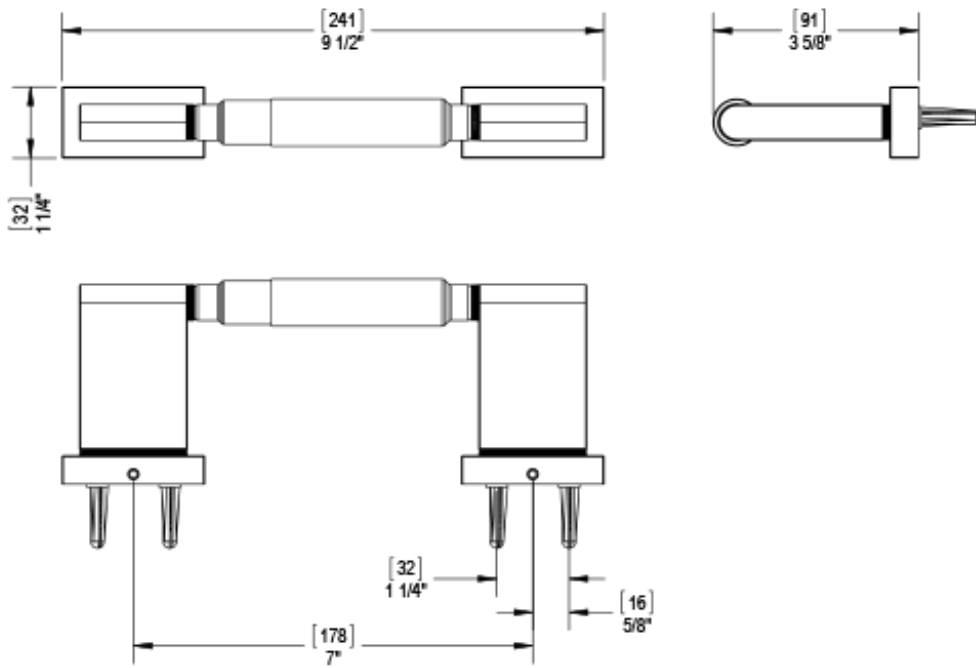

TOILET PAPER HOLDER (DOUBLE POST)

Critical Dimensions