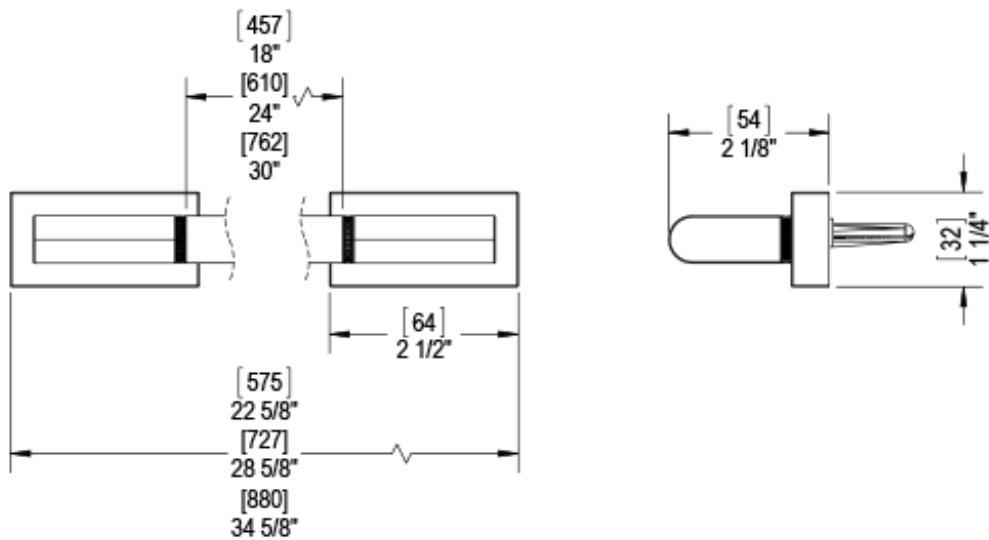

30" TOWEL BAR

Critical Dimensions