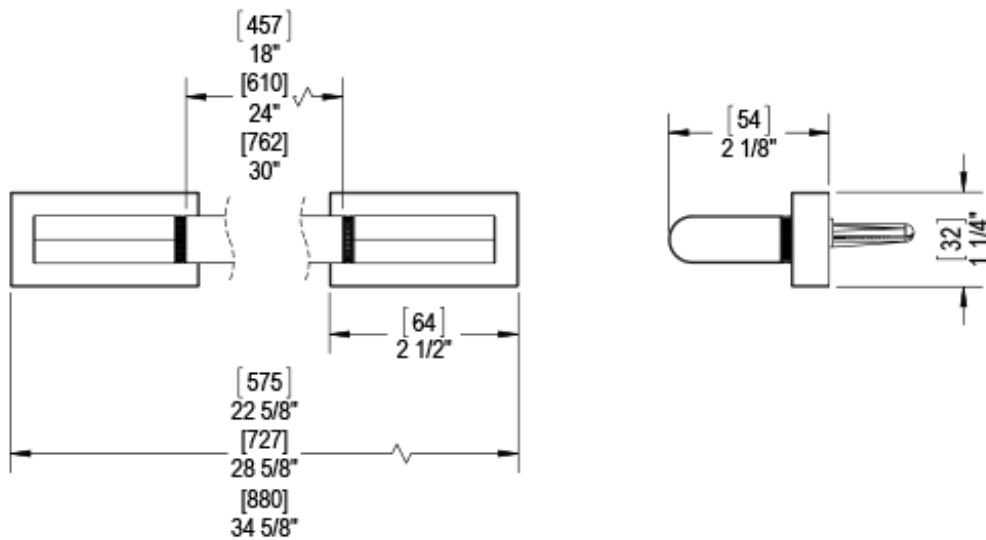

24" TOWEL BAR

Critical Dimensions