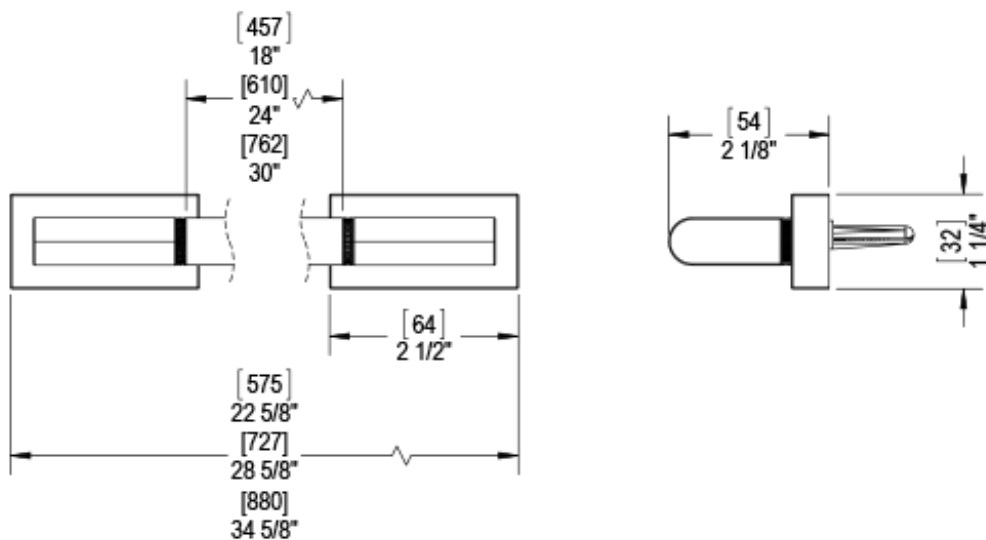

18" TOWEL BAR

Critical Dimensions