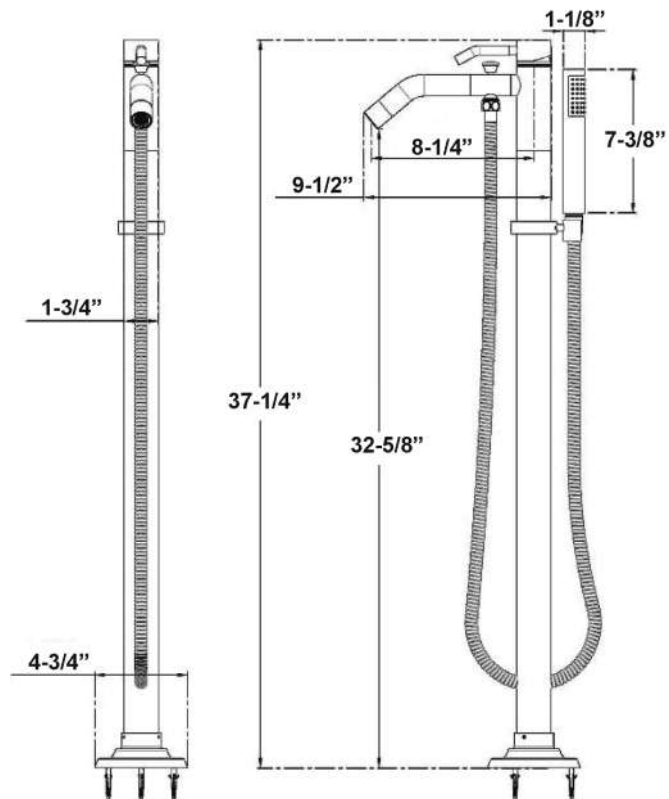

# MADON FREESTANDING TUB FILLER WITH HAND SHOWER

Cat. No.  
7934

## Features:

- ▶ Spout reach is 8-1/4"
- ▶ Flow rate 5.82GPM (80 PSI)
- ▶ 1/2" NPSM Water connection
- ▶ Solid Brass construction
- ▶ Handshower flow rate 1.6 GPM (80 PSI)
- ▶ Ceramic Disc Cartridges
- ▶ Includes flexible supplies for under-floor hookup
- ▶ Actual weight 10LBS
- ▶ Available in 4 finishes

## Finishes:

**BN** Brushed nickel  
**CP** Polished Chrome

**PN** Polished Nickel  
**ORB** Oil Rubbed Bronze

D: 8-1/4"  
W: 4-3/4"  
H: 37-1/4"

**Use on concrete floors requires special installation. We recommend using a plumbing professional.**

Dimensions are nominal and may vary. Dimensions and specifications subject to change without notice.