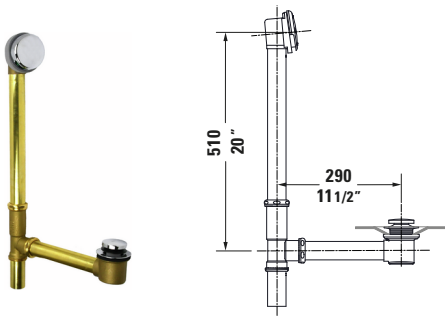

## Waste and overflow

Basic information	
Long description	Duravit Waste and overflow Chrome High Gloss – 792829100000090

Features	
<b>color</b>	
color value	Chrome
Gloss level	High Gloss
<b>Drain</b>	
Outlet	vertical
<b>Relevant certificates</b>	
ADA	✓