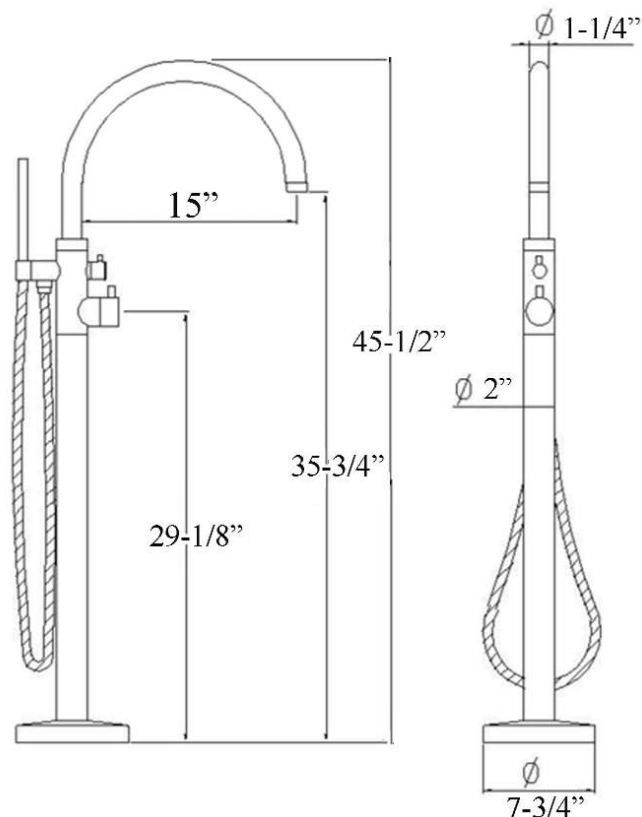

# BIANCA FREESTANDING TUB FILLER

Cat. No.  
7902

W: 7-<sup>3</sup>/<sub>4</sub>"  
H: 45-<sup>1</sup>/<sub>2</sub>"

## Features:

- ▶ Gooseneck swivel spout
- ▶ Spout reach is 15"
- ▶ Flow rate 6 GPM
- ▶ Flow rate handshower 2.5 GPM. Optional regulator in parts bag reduces flow rate to 2.0 GPM for CA requirements.
- ▶ Includes flexible supplies
- ▶ Push button diverter
- ▶ Hand shower hose 55"
- ▶ 1/2" NPT connection under floor
- ▶ Mounts to wood or tile floor
- ▶ Available in 2 finishes

## Finishes:

- CP Polished Chrome
- BN Brushed Nickel

Dimensions are nominal and may vary. Dimensions and specifications subject to change without notice.