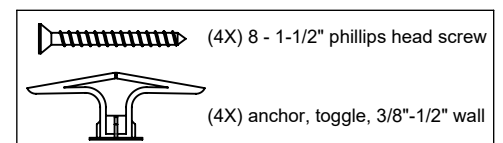

**Features**

- 25+ artisan finishes including 12 pvd finishes
- All brass construction
- All mounting hardware included

77-18

77-18 shown

**Codes/Standards**

Product meets or exceeds the following:

- None applicable

Dimensions are inches, rounded to 1/16"  
[Dimensions in brackets are mm, rounded to 1mm]