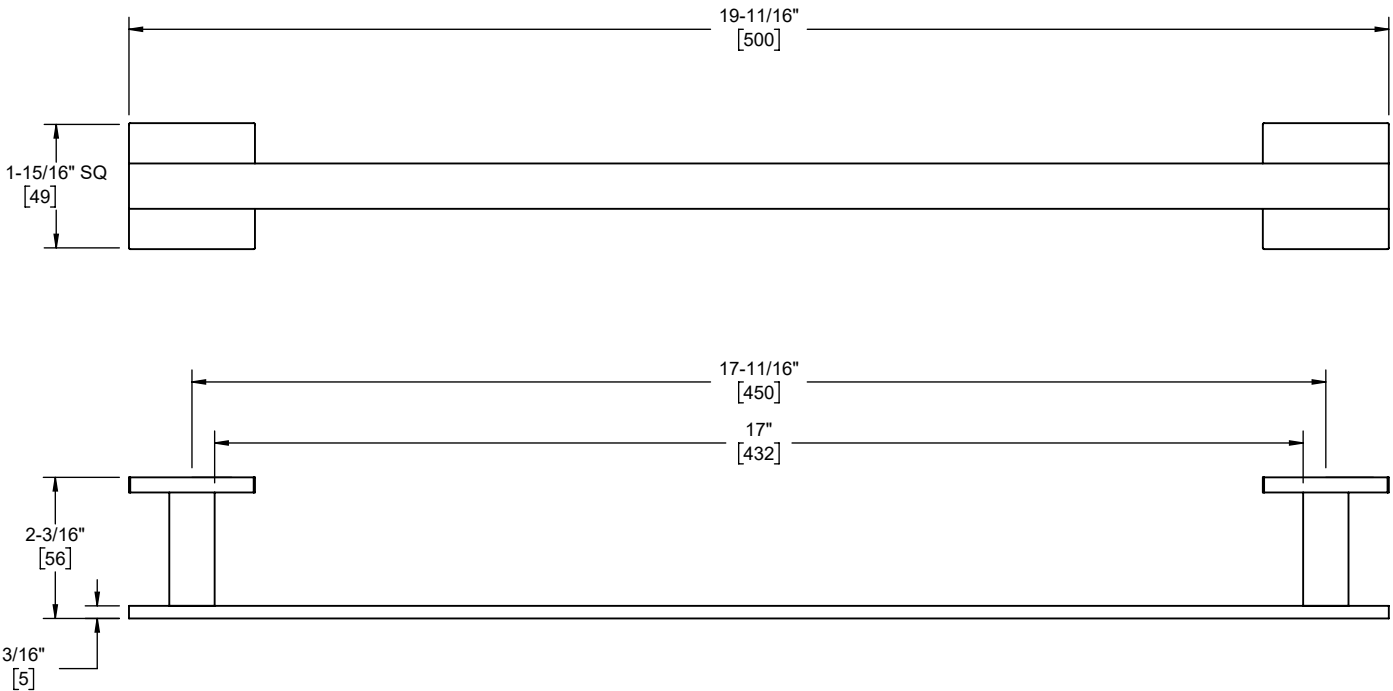

**Features**

- 25+ artisan finishes including 12 pvd finishes
- All brass construction
- All mounting hardware included

77-18

77-18 shown

**Codes/Standards**

Product meets or exceeds the following:

- None applicable

Dimensions are inches, rounded to 1/16"  
[Dimensions in brackets are mm, rounded to 1mm]