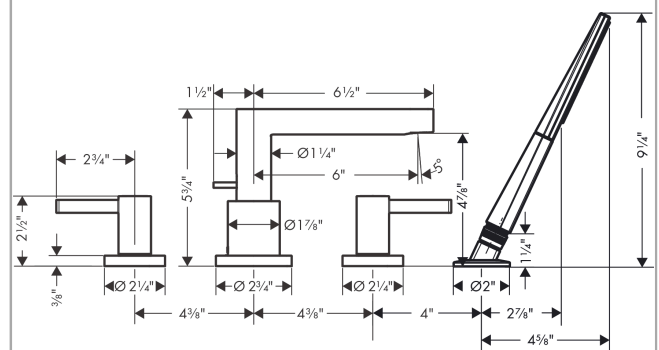

Finoris
4-Hole Roman Tub Set Trim with 1.75 GPM Handshower
 Finish: **chrome** Part no. : **76443001**

Description

Features

- Consists of: 4-hole rim mounted bath mixer, Handshower, Handshower holder
- Spray type mixer: normal spray
- Spray type hand shower: PowderRain
- Maximum pull-out length of hand shower: 55 inches
- Flow rate of hand shower at 3 bar: 1.75 GPM (6.6 L/Min)
- Diverter with automatic resetting
- Integrated double backflow prevention
- Installation on bath rim

Finoris
4-Hole Roman Tub Set Trim with 1.75 GPM Handshower
 Finish: **chrome** Part no. : **76443001**

Exploded drawing

Year of production: >11/21

Finoris
4-Hole Roman Tub Set Trim with 1.75 GPM Handshower
 Finish: **chrome** Part no. : **76443001**

Spare parts list

Year of production: >11/21

Pos.	Description	Part no.	Price	PU
1	spout cpl.	93977000	-	1
2	diverter knob	98707000	-	1
3	hollow set screw M6x6	97660000	-	1
4	O-ring 41x1,5	98168000	-	1
5	aerator M24x1 (38 l/min)	93965000	-	1
6	special tool	95158000	-	1
7	escutcheon for spout	93978000	-	1
8	selector assy	93589000	-	1
9	O-Ring 14x2,5	98189000	-	1
10	O-Ring 23x2,5	98183000	-	1
11	O-Ring 22x2	98185000	-	1
12	O-ring 9x2,5	98217000	-	1
13	handle for hot water	93979000	-	1
14	handle for cold water	93980000	-	1
15	handle fixing set	94184000	-	1
16	escutcheon for handle	93976000	-	1
17	shut off unit right closing	94009000	-	1
18	shut off unit left closing	94008000	-	1
19	-	26867001	-	1
20	filter	92672000	-	1
21	seal	98058000	-	1
22	shower holder	28071000	-	1
23	escutcheon Ø 52 mm	97159000	-	1
24	set of non return valves DW 15	94074000	-	1