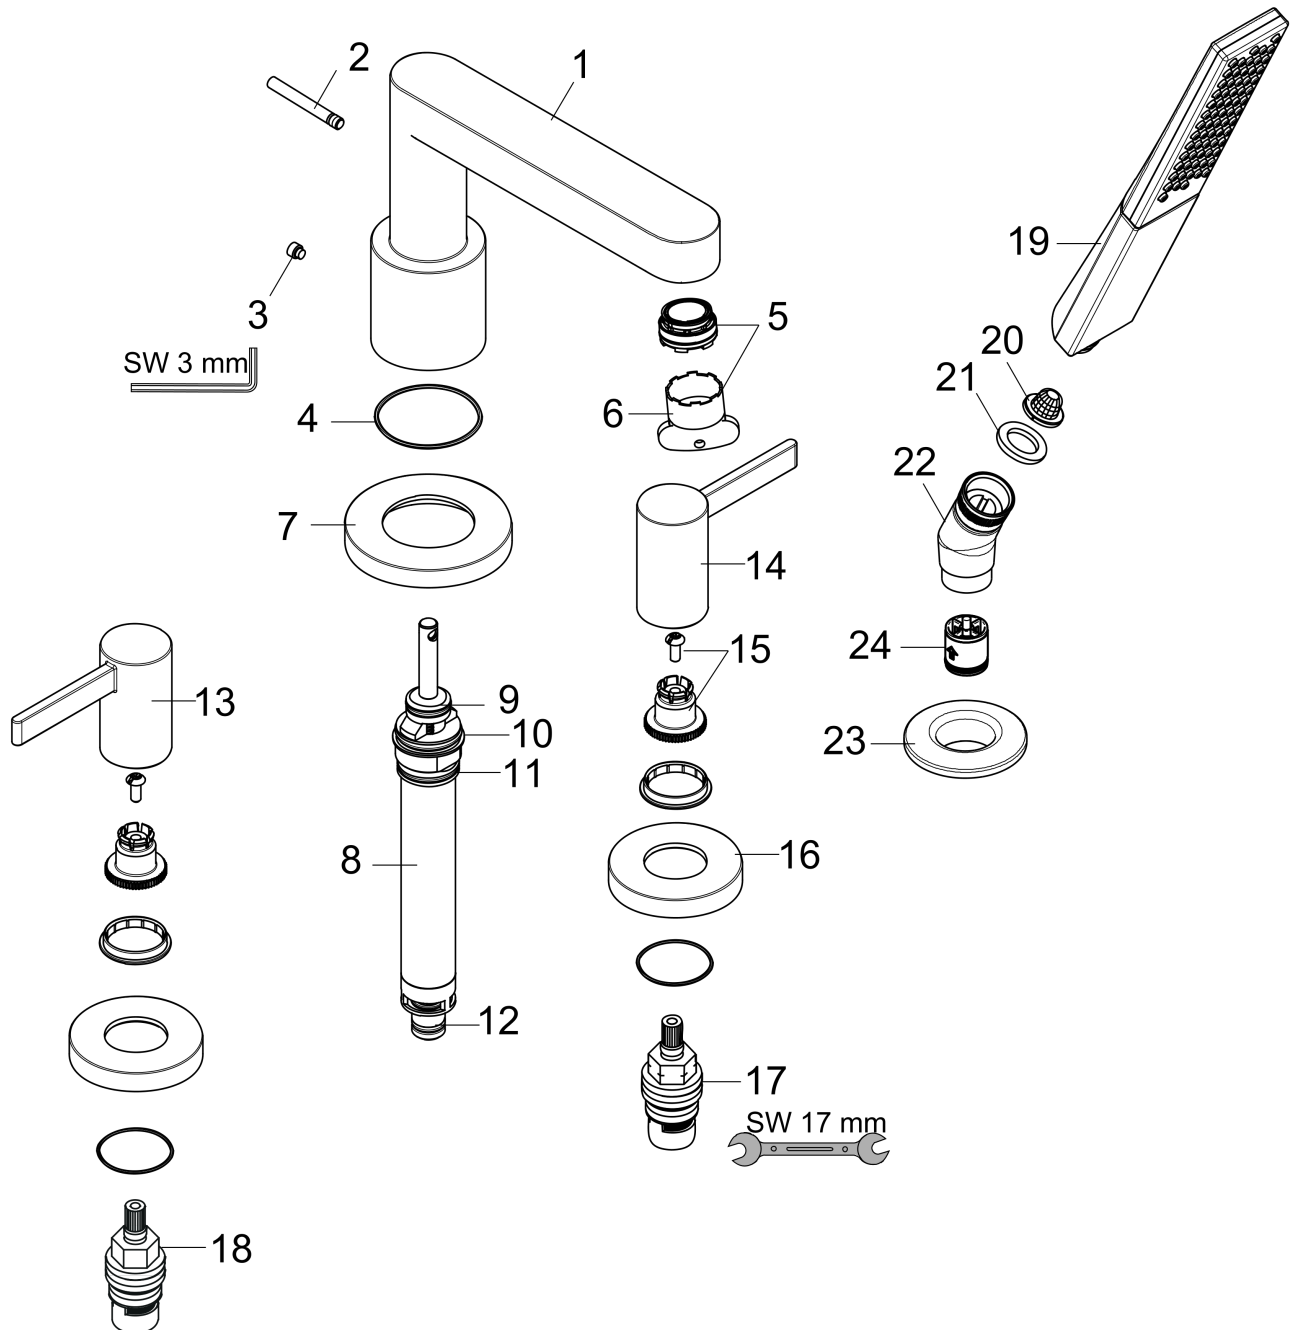

Finoris
4-Hole Roman Tub Set Trim with 1.75 GPM Handshower
 Finish: **chrome** Part no. : **76443001**

Description

Features

- Consists of: 4-hole rim mounted bath mixer, Handshower, Handshower holder
- Spray type mixer: normal spray
- Spray type hand shower: PowderRain
- Maximum pull-out length of hand shower: 55 inches
- Flow rate of hand shower at 3 bar: 1.75 GPM (6.6 L/Min)
- Diverter with automatic resetting
- Integrated double backflow prevention
- Installation on bath rim

Item details

List Price \$ 1,535.00

Technology

Design awards

reddot winner 2021

Compliance / Sustainability

Product image

Scale drawing

Finoris
4-Hole Roman Tub Set Trim with 1.75 GPM Handshower
 Finish: **chrome** Part no. : **76443001**

Exploded drawing

Year of production: >11/21

Finoris
4-Hole Roman Tub Set Trim with 1.75 GPM Handshower
 Finish: **chrome** Part no. : **76443001**

Spare parts list

Year of production: >11/21

Pos.	Description	Part no.	Price	PU
1	spout cpl.	93977000	-	1
2	diverter knob	98707000	-	1
3	hollow set screw M6x6	97660000	-	1
4	O-ring 41x1,5	98168000	-	1
5	aerator M24x1 (38 l/min)	93965000	-	1
6	special tool	95158000	-	1
7	escutcheon for spout	93978000	-	1
8	selector assy	93589000	-	1
9	O-Ring 14x2,5	98189000	-	1
10	O-Ring 23x2,5	98183000	-	1
11	O-Ring 22x2	98185000	-	1
12	O-ring 9x2,5	98217000	-	1
13	handle for hot water	93979000	-	1
14	handle for cold water	93980000	-	1
15	handle fixing set	94184000	-	1
16	escutcheon for handle	93976000	-	1
17	shut off unit right closing	94009000	-	1
18	shut off unit left closing	94008000	-	1
19	-	26867001	-	1
20	filter	92672000	-	1
21	seal	98058000	-	1
22	shower holder	28071000	-	1
23	escutcheon Ø 52 mm	97159000	-	1
24	set of non return valves DW 15	94074000	-	1