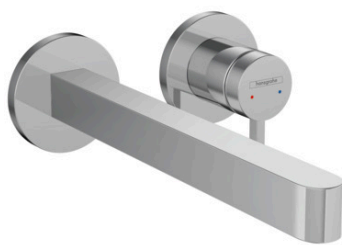

Finoris
Wall-Mounted Single-Handle Faucet Trim, 1.2 GPM
 Finish: **chrome** Part no. : **76050001**

Description

Features

- Handle variant: Lever
- Spray modes: normal spray
- Flow: 1.2 GPM (4.5 L/Min)
- Ceramic cartridge
- Does not include: basic set, Pop-up assembly

Item details

List Price \$ 682.00

Technology

Design awards

reddot winner 2021

Compliance / Sustainability

Product image

Scale drawing

Finoris
Wall-Mounted Single-Handle Faucet Trim, 1.2 GPM
 Finish: **chrome** Part no. : **76050001**

Exploded drawing

Year of production: >11/21

Finoris
Wall-Mounted Single-Handle Faucet Trim, 1.2 GPM
 Finish: **chrome** Part no. : **76050001**