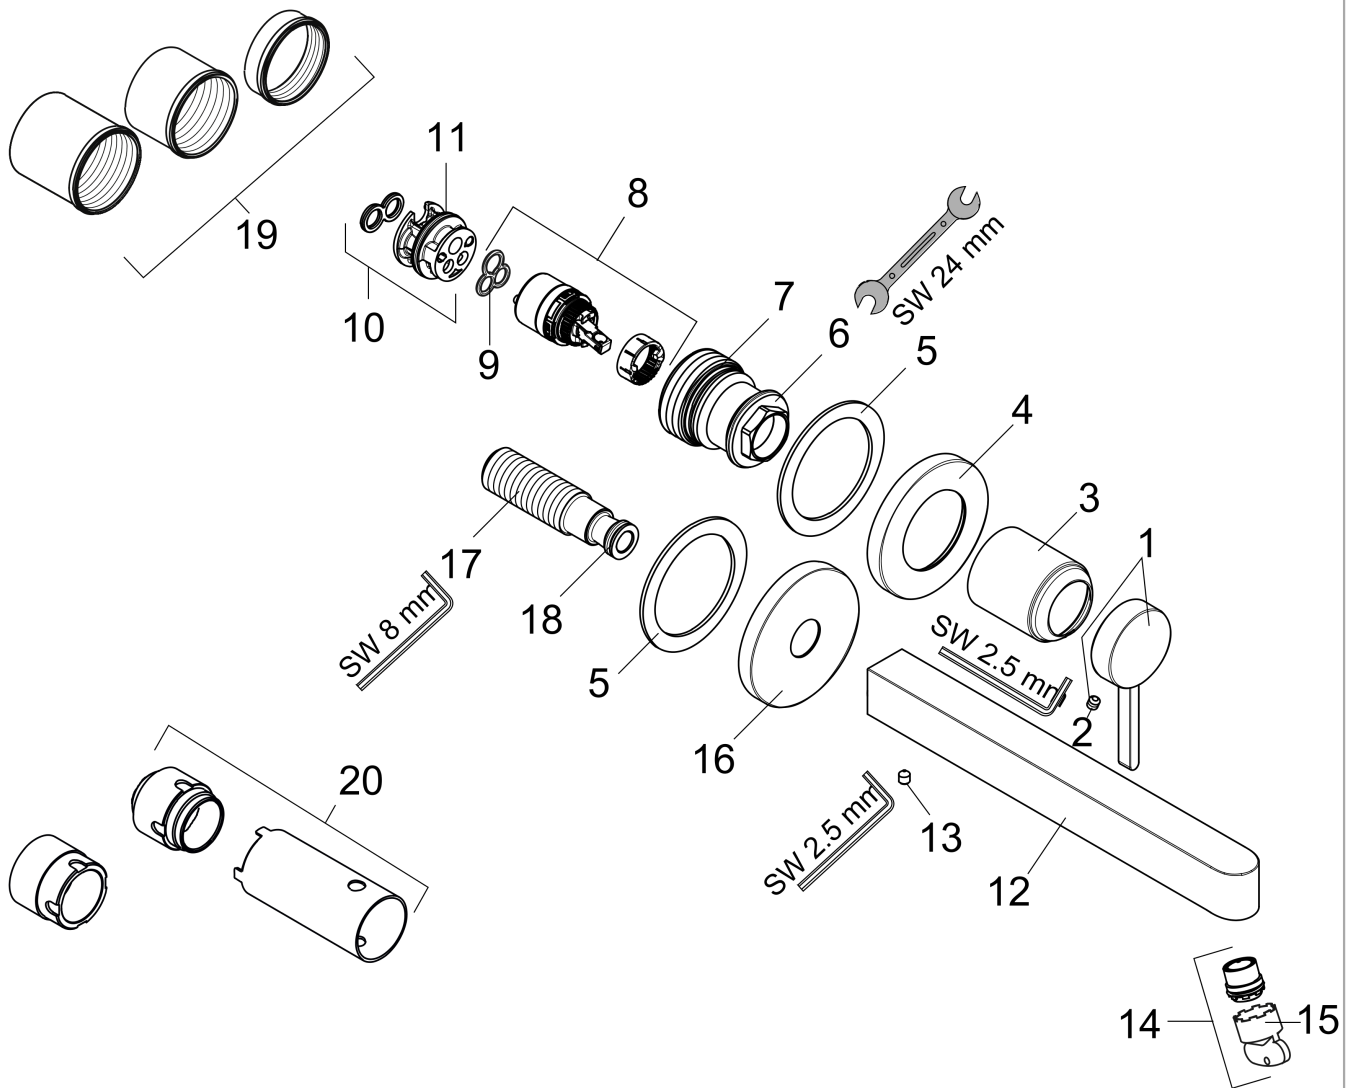

Finoris
Wall-Mounted Single-Handle Faucet Trim, 1.2 GPM
 Finish: **chrome** Part no. : **76050001**

Description

Features

- Handle variant: Lever
- Spray modes: normal spray
- Flow: 1.2 GPM (4.5 L/Min)
- Ceramic cartridge
- Does not include: basic set, Pop-up assembly

Item details

List Price \$ 682.00

Technology

Design awards

reddot winner 2021

Compliance / Sustainability

Product image

Scale drawing

Finoris
Wall-Mounted Single-Handle Faucet Trim, 1.2 GPM
 Finish: **chrome** Part no. : **76050001**

Exploded drawing

Year of production: >11/21

Finoris
Wall-Mounted Single-Handle Faucet Trim, 1.2 GPM
 Finish: **chrome** Part no. : **76050001**

Spare parts list

Year of production: >11/21

Pos.	Description	Part no.	Price	PU
1	handle	93986000	-	1
2	hollow set screw M5x5	98446000	-	1
3	sleeve	93989000	-	1
4	escutcheon for handle	93988000	-	1
5	washer	97600000	-	1
6	nut	94752000	-	1
7	O-ring 34x2	98383000	-	1
8	cartridge, assy	93760000	-	1
9	seal	93383000	-	1
10	adapter for cartridge	95634000	-	1
11	O-ring 26x2	98147000	-	1
12	spout 225 mm	93985000	-	1
13	hollow set screw M5x6	97768000	-	1
14	spray former	93973000	-	1
15	special tool	98987000	-	1
16	escutcheon for spout	93987000	-	1
17	connecting thread G½	95626000	-	1
18	O-ring 13x2	98128000	-	1
19	fixing set	97971000	-	1
20	extension set 25 mm for 13622180	31971000	-	1