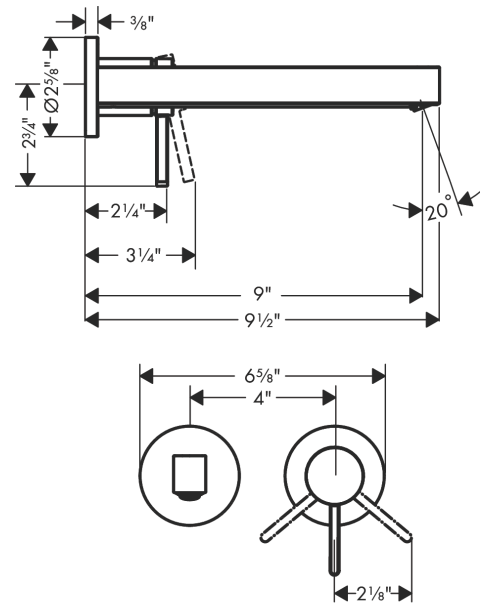

Finoris
Wall-Mounted Single-Handle Faucet Trim, 1.2 GPM
 Finish: **chrome** Part no. : **76050001**

Description

Features

- Handle variant: Lever
- Spray modes: normal spray
- Flow: 1.2 GPM (4.5 L/Min)
- Ceramic cartridge
- Does not include: basic set, Pop-up assembly

Finoris
Wall-Mounted Single-Handle Faucet Trim, 1.2 GPM
 Finish: **chrome** Part no. : **76050001**

Exploded drawing

Year of production: >11/21

Finoris
Wall-Mounted Single-Handle Faucet Trim, 1.2 GPM
 Finish: **chrome** Part no. : **76050001**

Spare parts list

Year of production: >11/21

Pos.	Description	Part no.	Price	PU
1	handle	93986000	-	1
2	hollow set screw M5x5	98446000	-	1
3	sleeve	93989000	-	1
4	escutcheon for handle	93988000	-	1
5	washer	97600000	-	1
6	nut	94752000	-	1
7	O-ring 34x2	98383000	-	1
8	cartridge, assy	93760000	-	1
9	seal	93383000	-	1
10	adapter for cartridge	95634000	-	1
11	O-ring 26x2	98147000	-	1
12	spout 225 mm	93985000	-	1
13	hollow set screw M5x6	97768000	-	1
14	spray former	93973000	-	1
15	special tool	98987000	-	1
16	escutcheon for spout	93987000	-	1
17	connecting thread G½	95626000	-	1
18	O-ring 13x2	98128000	-	1
19	fixing set	97971000	-	1
20	extension set 25 mm for 13622180	31971000	-	1