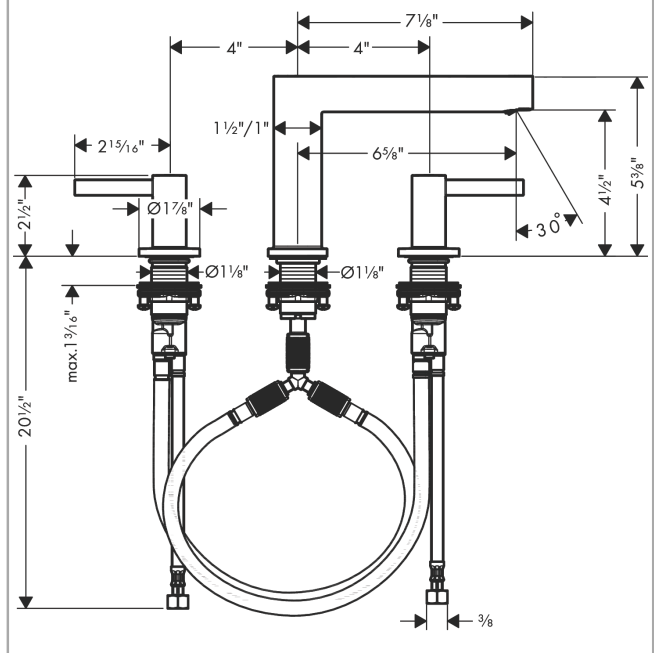

Finoris
Widespread Faucet 110 with Pop-Up Drain, 1.2 GPM
 Finish: **chrome** Part no. : **76033001**

Description

Features

- Consists of: 3-hole basin mixer, Pop-up assembly
- Handle variant: Lever
- Spray modes: Laminar spray
- Flow: 1.2 GPM (4.5 L/Min)
- Ceramic valves hot/cold 90°
- Includes pop-up drain
- Material waste set: Metal

Finoris
Widespread Faucet 110 with Pop-Up Drain, 1.2 GPM
 Finish: **chrome** Part no. : **76033001**

Exploded drawing

Year of production: >11/21

Finoris

Widespread Faucet 110 with Pop-Up Drain, 1.2 GPM

Finish: **chrome** Part no. : **76033001**

Spare parts list

Year of production: >11/21

Pos.	Description	Part no.	Price	PU
2	spray former	93973000	-	1
3	null	92913000	-	1
4	flat seal	98749000	-	1
5	O-ring 26x4	92191000	-	1
6	null	92909000	-	1
7	lever collar	97548000	-	1
8	hose connection angel	92905000	-	1
9	handle for hot water	93969000	-	1
10	handle for cold water	93970000	-	1
11	O-Ring 14x1,5	98201000	-	1
12	escutcheon for handle	92956000	-	1
13	O-ring 26x2,5	98216000	-	1
14	handle fixing set	98932000	-	1
15	shut off unit right closing	98817000	-	1
16	shut off unit left closing	95366000	-	1
17	null	92907000	-	1
18	null	92914000	-	1
19	O-ring 8x1,75	97827000	-	1
20	connection hose 18½" M8x0,75 3/8"	96321001	-	1
21	O-ring 7x1,5	98422000	-	1
a	pop up waste	88509000	-	1
b	pull rod	96657000	-	1