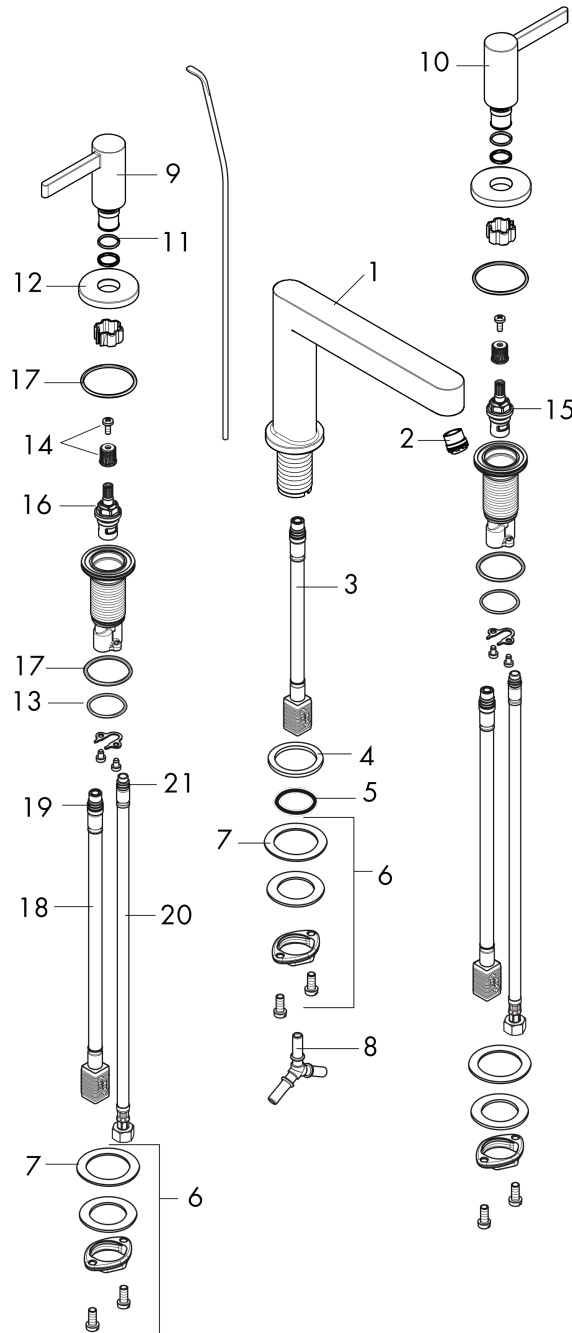

Finoris
Widespread Faucet 110 with Pop-Up Drain, 1.2 GPM
 Finish: **chrome** Part no. : **76033001**

Description

Features

- Consists of: 3-hole basin mixer, Pop-up assembly
- Handle variant: Lever
- Spray modes: Laminar spray
- Flow: 1.2 GPM (4.5 L/Min)
- Ceramic valves hot/cold 90°
- Includes pop-up drain
- Material waste set: Metal

Finoris
Widespread Faucet 110 with Pop-Up Drain, 1.2 GPM
 Finish: **chrome** Part no. : **76033001**

Exploded drawing

Year of production: >11/21

Finoris

Widespread Faucet 110 with Pop-Up Drain, 1.2 GPM

Finish: **chrome** Part no. : **76033001**

Spare parts list

Year of production: >11/21

Pos.	Description	Part no.	Price	PU
2	spray former	93973000	-	1
3	null	92913000	-	1
4	flat seal	98749000	-	1
5	O-ring 26x4	92191000	-	1
6	null	92909000	-	1
7	lever collar	97548000	-	1
8	hose connection angel	92905000	-	1
9	handle for hot water	93969000	-	1
10	handle for cold water	93970000	-	1
11	O-Ring 14x1,5	98201000	-	1
12	escutcheon for handle	92956000	-	1
13	O-ring 26x2,5	98216000	-	1
14	handle fixing set	98932000	-	1
15	shut off unit right closing	98817000	-	1
16	shut off unit left closing	95366000	-	1
17	null	92907000	-	1
18	null	92914000	-	1
19	O-ring 8x1,75	97827000	-	1
20	connection hose 18½" M8x0,75 3/8"	96321001	-	1
21	O-ring 7x1,5	98422000	-	1
a	pop up waste	88509000	-	1
b	pull rod	96657000	-	1