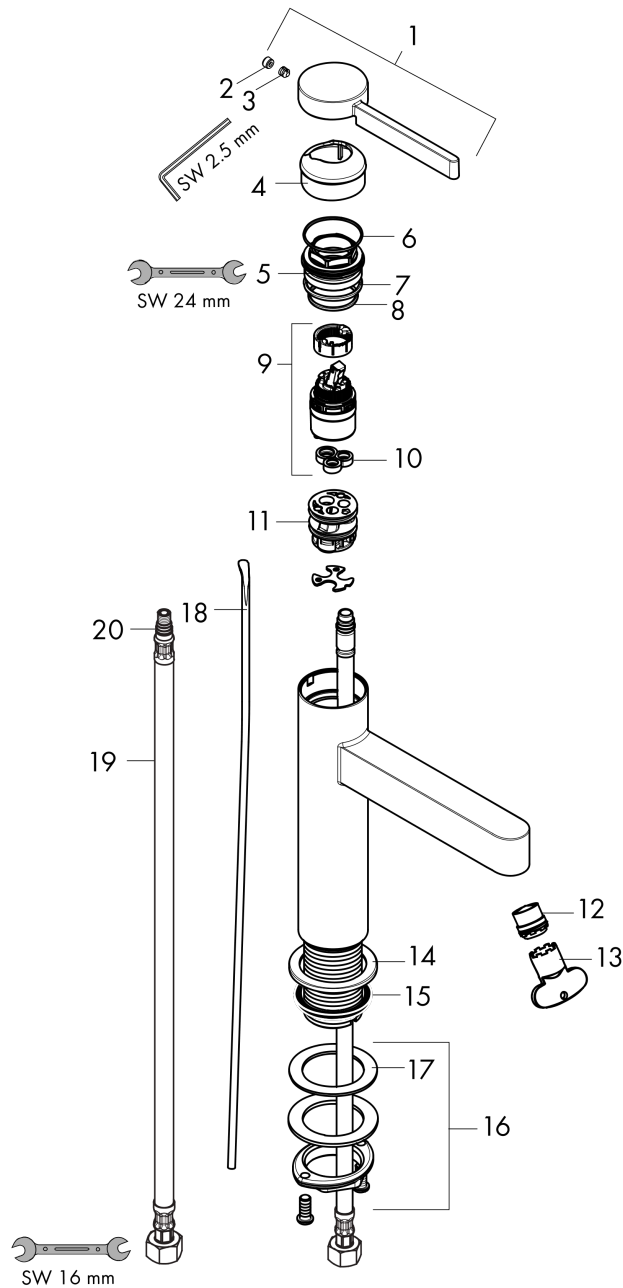

Finoris
Single-Hole Faucet 100 with Pop-Up Drain, 1.2 GPM
 Finish: **chrome** Part no. : **76010001**

Description

Features

- Consists of: Single-handle faucet, Pop-up assembly
- Handle variant: Lever
- Spray modes: Laminar spray
- Flow: 1.2 GPM (4.5 L/Min)
- Ceramic cartridge
- Includes pop-up drain
- Material waste set: Metal

Item details

List Price \$ 432.00

Technology

Design awards

Compliance / Sustainability

Product image

Scale drawing

Finoris
Single-Hole Faucet 100 with Pop-Up Drain, 1.2 GPM
 Finish: **chrome** Part no. : **76010001**

Exploded drawing

Year of production: >12/21

Finoris
Single-Hole Faucet 100 with Pop-Up Drain, 1.2 GPM
 Finish: **chrome** Part no. : **76010001**

Spare parts list

Year of production: >12/21

Pos.	Description	Part no.	Price	PU
1	handle	94266000	-	1
2	screw cover	93735460	-	1
3	hollow set screw M5x5	98446000	-	1
4	flange	93737000	-	1
5	nut	92926000	-	1
6	O-ring 30x1,5	98433000	-	1
7	O-ring 29x2	98391000	-	1
8	O-ring 25x1,5	98146000	-	1
9	cartridge, assy	93760000	-	1
10	seal	93383000	-	1
11	adapter for cartridge	98866000	-	1
12	spray former	93973000	-	1
13	special tool	98987000	-	1
14	escutcheon	94265000	-	1
15	flat seal	98749000	-	1
16	fixing set (Ø 32)	13961000	-	1
17	lever collar	97548000	-	1
18	pull rod	96657000	-	1
19	connection hose 23½" M8x0,75 3/8"	96556001	-	1
20	O-ring 6,6x1,6	93019000	-	1
a	lever arm 340mm (ball-Ø12mm)	96324000	-	1