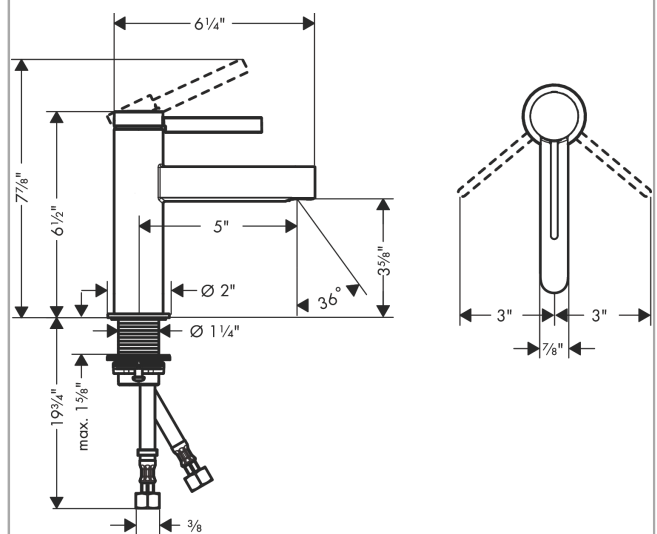

Finoris
Single-Hole Faucet 100 with Pop-Up Drain, 1.2 GPM
 Finish: **chrome** Part no. : **76010001**

Description

Features

- Consists of: Single-handle faucet, Pop-up assembly
- Handle variant: Lever
- Spray modes: Laminar spray
- Flow: 1.2 GPM (4.5 L/Min)
- Ceramic cartridge
- Includes pop-up drain
- Material waste set: Metal

Item details

List Price \$ 432.00

Technology

Design awards

Compliance / Sustainability

Product image

Scale drawing

Finoris
Single-Hole Faucet 100 with Pop-Up Drain, 1.2 GPM
 Finish: **chrome** Part no. : **76010001**

Exploded drawing

Year of production: >12/21

Finoris
Single-Hole Faucet 100 with Pop-Up Drain, 1.2 GPM
 Finish: **chrome** Part no. : **76010001**

Spare parts list

Year of production: >12/21

Pos.	Description	Part no.	Price	PU
1	handle	94266000	-	1
2	screw cover	93735460	-	1
3	hollow set screw M5x5	98446000	-	1
4	flange	93737000	-	1
5	nut	92926000	-	1
6	O-ring 30x1,5	98433000	-	1
7	O-ring 29x2	98391000	-	1
8	O-ring 25x1,5	98146000	-	1
9	cartridge, assy	93760000	-	1
10	seal	93383000	-	1
11	adapter for cartridge	98866000	-	1
12	spray former	93973000	-	1
13	special tool	98987000	-	1
14	escutcheon	94265000	-	1
15	flat seal	98749000	-	1
16	fixing set (Ø 32)	13961000	-	1
17	lever collar	97548000	-	1
18	pull rod	96657000	-	1
19	connection hose 23½" M8x0,75 3/8"	96556001	-	1
20	O-ring 6,6x1,6	93019000	-	1
a	lever arm 340mm (ball-Ø12mm)	96324000	-	1