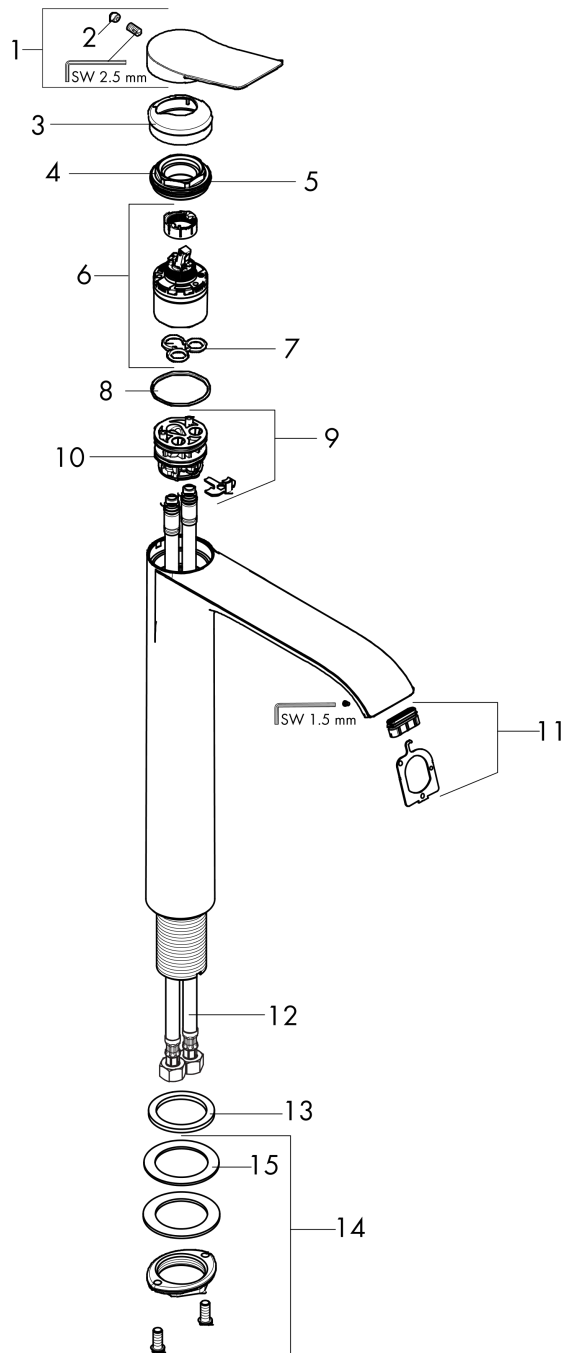

Vivenis
Single-Hole Faucet 250, 1.2 GPM
 Finish: **chrome** Part no. : **75042001**

Description

Features

- Handle variant: Lever
- Spray modes: WaterfallStream
- Flow: 1.2 GPM (4.5 L/Min)
- Ceramic cartridge
- Does not include: Pop-up assembly

Item details

List Price \$ 739.00

Technology

Design awards

Compliance / Sustainability

Product image

Scale drawing

Vivenis
Single-Hole Faucet 250, 1.2 GPM
 Finish: **chrome** Part no. : **75042001**

Exploded drawing

Year of production: >11/21

Vivenis

Single-Hole Faucet 250, 1.2 GPM

Finish: **chrome** Part no. : **75042001**

Spare parts list

Year of production: >11/21

Pos.	Description	Part no.	Price	PU
1	handle	94277000	-	1
2	screw cover	93735460	-	1
3	escutcheon	94027000	-	1
4	nut	93995000	-	1
5	O-ring 35x1,5	92114000	-	1
6	cartridge, assy	93897000	-	1
7	seal	95008000	-	1
9	adapter for cartridge	98750000	-	1
10	O-Ring 30x2	98186000	-	1
11	spray former	94275001	-	1
12	connection hose 35½" M8x0,75 3/8"	94267001	-	1
13	flat seal	98749000	-	1
14	fixing set (Ø 32)	13961000	-	1
15	lever collar	97548000	-	1