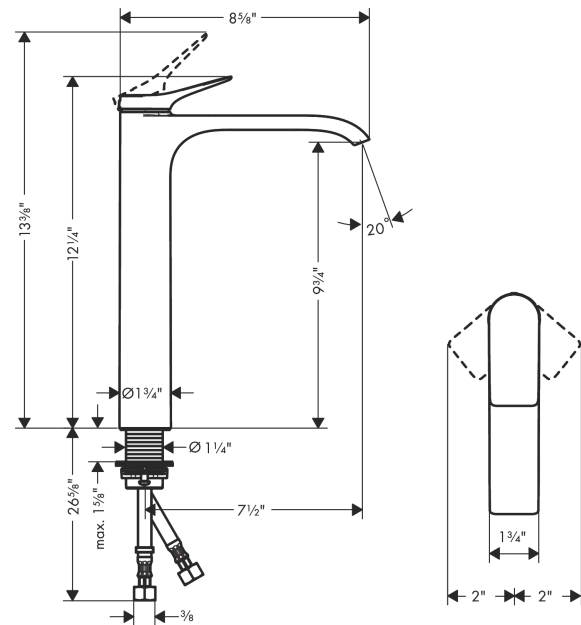

Vivenis
Single-Hole Faucet 250, 1.2 GPM
 Finish: **chrome** Part no. : **75042001**

Description

Features

- Handle variant: Lever
- Spray modes: WaterfallStream
- Flow: 1.2 GPM (4.5 L/Min)
- Ceramic cartridge
- Does not include: Pop-up assembly

Item details

List Price \$ 739.00

Technology

Design awards

Compliance / Sustainability

Product image

Scale drawing

Vivenis
Single-Hole Faucet 250, 1.2 GPM
 Finish: **chrome** Part no. : **75042001**

Exploded drawing

Year of production: >11/21

Vivenis

Single-Hole Faucet 250, 1.2 GPM

Finish: **chrome** Part no. : **75042001**

Spare parts list

Year of production: >11/21

Pos.	Description	Part no.	Price	PU
1	handle	94277000	-	1
2	screw cover	93735460	-	1
3	escutcheon	94027000	-	1
4	nut	93995000	-	1
5	O-ring 35x1,5	92114000	-	1
6	cartridge, assy	93897000	-	1
7	seal	95008000	-	1
9	adapter for cartridge	98750000	-	1
10	O-Ring 30x2	98186000	-	1
11	spray former	94275001	-	1
12	connection hose 35½" M8x0,75 3/8"	94267001	-	1
13	flat seal	98749000	-	1
14	fixing set (Ø 32)	13961000	-	1
15	lever collar	97548000	-	1