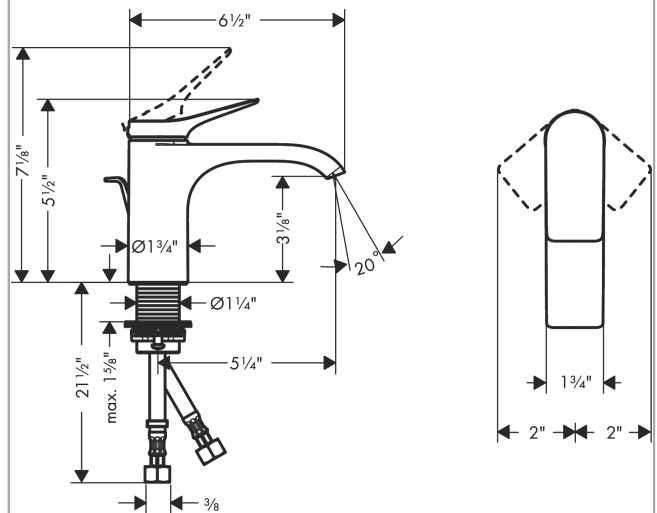

Vivenis
Single-Hole Faucet 80 with Pop-Up Drain, 1.2 GPM
 Finish: **chrome** Part no. : **75010001**

Description

Features

- Consists of: Single-handle faucet, Pop-up assembly
- Handle variant: Lever
- Spray modes: WaterfallStream
- Flow: 1.2 GPM (4.5 L/Min)
- Ceramic cartridge
- Includes pop-up drain

Scale drawing

Vivenis
Single-Hole Faucet 80 with Pop-Up Drain, 1.2 GPM
 Finish: **chrome** Part no. : **75010001**

Exploded drawing

Year of production: >11/21

Vivenis**Single-Hole Faucet 80 with Pop-Up Drain, 1.2 GPM**Finish: **chrome** Part no. : **75010001****Spare parts list**

Year of production: >11/21

Pos.	Description	Part no.	Price	PU
1	handle	94277000	-	1
2	screw cover	93735460	-	1
3	escutcheon	94027000	-	1
4	nut	93995000	-	1
5	O-ring 35x1,5	92114000	-	1
6	cartridge, assy	93897000	-	1
7	seal	95008000	-	1
8	O-ring 35x2	92604000	-	1
9	adapter for cartridge	98750000	-	1
10	O-Ring 30x2	98186000	-	1
11	spray former	94275001	-	1
12	connection hose 23½" M8x0,75 3/8"	96556001	-	1
13	flat seal	98749000	-	1
14	fixing set (Ø 32)	13961000	-	1
15	lever collar	97548000	-	1
16	pull rod	96657000	-	1
a	pop up waste	88509000	-	1
b	lever arm 340mm (ball-Ø12mm)	96324000	-	1