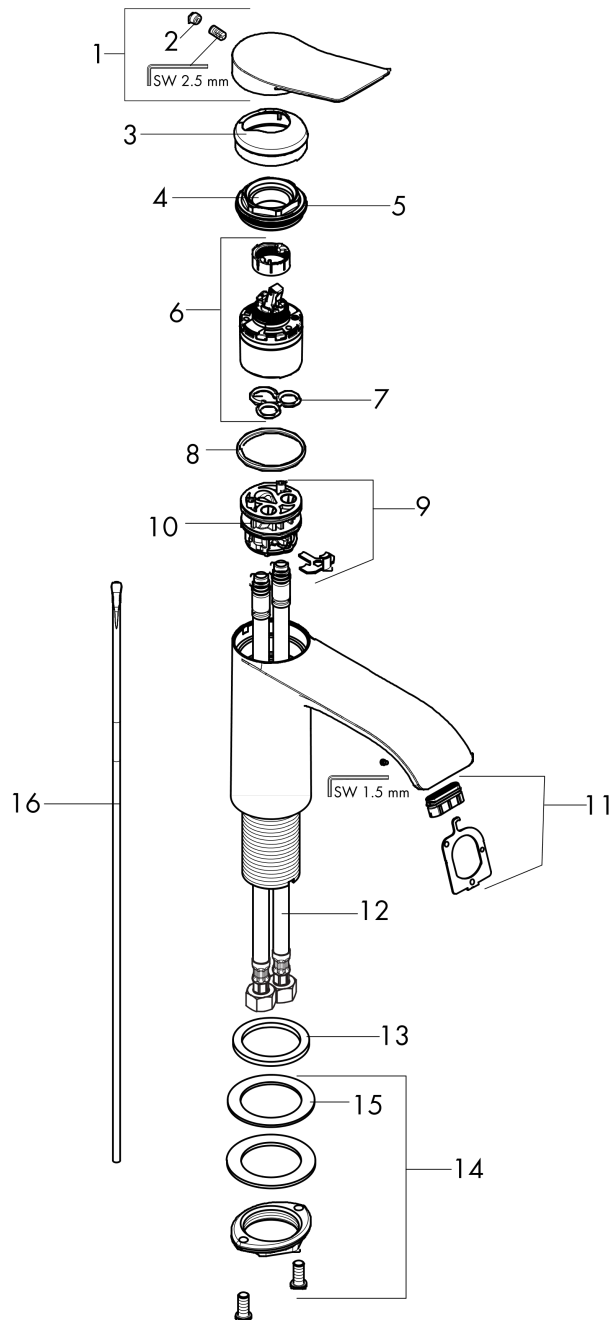

Vivenis
Single-Hole Faucet 80 with Pop-Up Drain, 1.2 GPM
 Finish: **chrome** Part no. : **75010001**

Description

Features

- Consists of: Single-handle faucet, Pop-up assembly
- Handle variant: Lever
- Spray modes: WaterfallStream
- Flow: 1.2 GPM (4.5 L/Min)
- Ceramic cartridge
- Includes pop-up drain

Scale drawing

Vivenis
Single-Hole Faucet 80 with Pop-Up Drain, 1.2 GPM
 Finish: **chrome** Part no. : **75010001**

Exploded drawing

Year of production: >11/21

Vivenis**Single-Hole Faucet 80 with Pop-Up Drain, 1.2 GPM**Finish: **chrome** Part no. : **75010001****Spare parts list**

Year of production: >11/21

Pos.	Description	Part no.	Price	PU
1	handle	94277000	-	1
2	screw cover	93735460	-	1
3	escutcheon	94027000	-	1
4	nut	93995000	-	1
5	O-ring 35x1,5	92114000	-	1
6	cartridge, assy	93897000	-	1
7	seal	95008000	-	1
8	O-ring 35x2	92604000	-	1
9	adapter for cartridge	98750000	-	1
10	O-Ring 30x2	98186000	-	1
11	spray former	94275001	-	1
12	connection hose 23½" M8x0,75 3/8"	96556001	-	1
13	flat seal	98749000	-	1
14	fixing set (Ø 32)	13961000	-	1
15	lever collar	97548000	-	1
16	pull rod	96657000	-	1
a	pop up waste	88509000	-	1
b	lever arm 340mm (ball-Ø12mm)	96324000	-	1