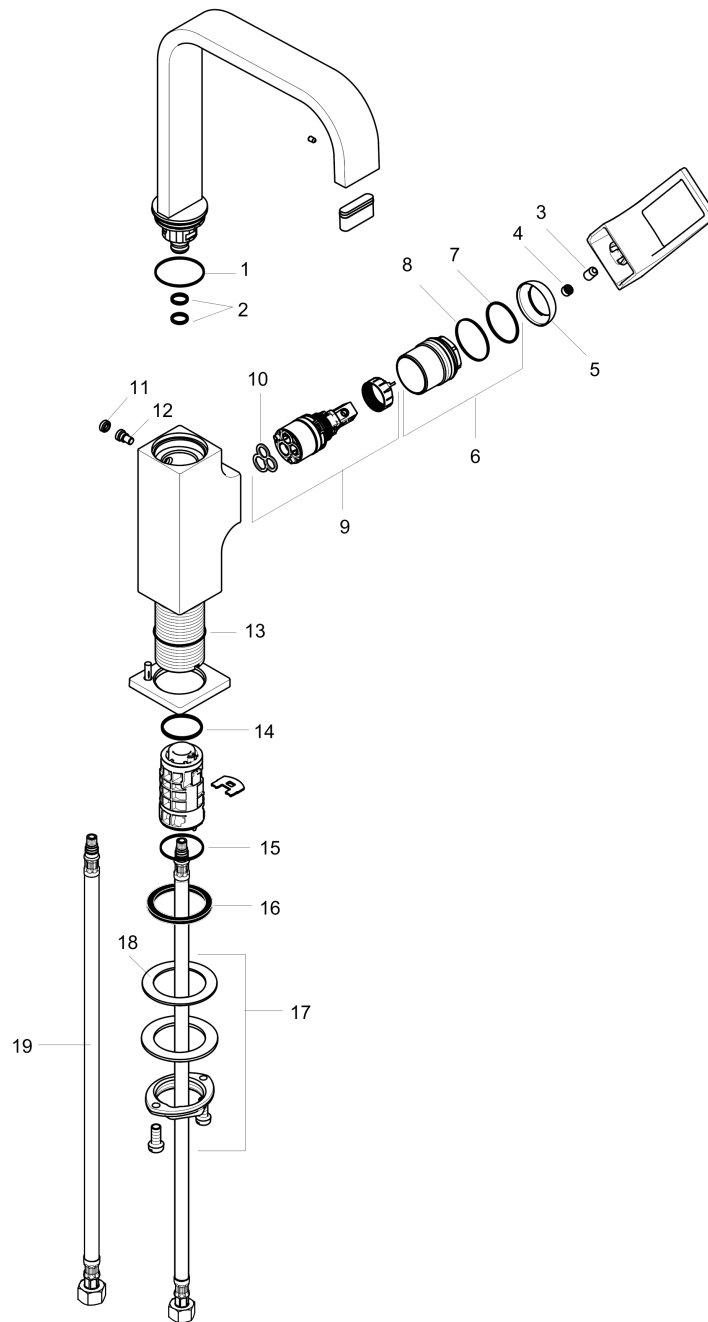

Metropol
Single-Hole Faucet 230 with Loop Handle and Swivel Spout, 1.2 GPM
 Finish: **chrome** Part no. : **74511001**

Exploded drawing

Year of production: >03/18

Metropol

Single-Hole Faucet 230 with Loop Handle and Swivel Spout, 1.2 GPM

Finish: **chrome** Part no. : **74511001**

Spare parts list

Year of production: >03/18

Pos.	Description	Part no.	Price	PU
1	O-ring 30x1,5	98433000	-	1
2	O-ring 8x2	98112000	-	1
3	hollow set screw M6x10 DIN 916	96029000	-	1
4	screw cover	95704000	-	1
5	flange	95493000	-	1
6	nut	93086000	-	1
7	O-Ring 22x2	98185000	-	1
8	O-ring 27x1,5	92527000	-	1
9	cartridge, assy	95973001	-	1
10	seal	98865000	-	1
11	plug	93087000	-	1
12	screw	93088000	-	1
13	O-ring 32x1,5	92936000	-	1
14	O-ring 24x2	98388000	-	1
15	O-ring 26x1,5	98390000	-	1
16	flat seal	98749000	-	1
17	fixing set (Ø 32)	13961000	-	1
18	lever collar	97548000	-	1
19	connection hose 23½" M8x0,75 3/8"	98600001	-	1
a	spout 165 mm	93084000	-	1
b	spray former	93085000	-	1
c	handle	93083000	-	1