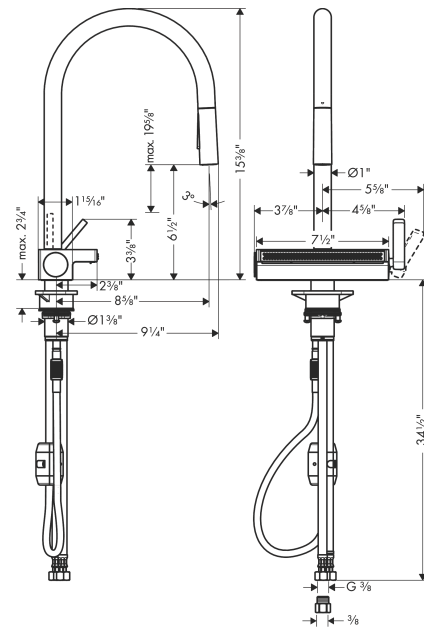

#### Features

- Swivel range adjustable in 3 steps: 60°, 110° or 150°
- Laminar spray, needle spray, SatinFlow
- Change between SatinFlow and pull-out sprayer at the touch of a button
- Toggle spray diverter
- MagFit magnetic sprayhead docking
- Deck mounted
- Flow: 1.75 GPM (6.6 L/Min)
- Ceramic cartridge
- 3/8" connections
- Integrated double backflow prevention
- Extension length up to 19 5/8" (50cm)
- Recommendation: the middle of tap hole drilling should be max. 1.96" from the back side of of the bowl

### Scale drawing

**Aquno Select**  
**HighArc Kitchen Faucet, 3-Spray Pull-Down, 1.75 GPM**  
 Finish: **chrome** Part no. : **73837001**

## Spare parts list

Year of production: >04/20

Pos.	Description	Part no.	Price	PU
1	set of lever collars	98365000	-	1
2	O-ring 19x2	98426000	-	1
3	handspray	93778001	-	1
4	non return valve DW 10	96456000	-	1
5	spray former	93342001	-	1
6	service tool	95910000	-	1
7	spray head cpl.	93781000	-	1
8	O-ring 10x2	98170000	-	1
9	handle	93776000	-	1
10	nut	92926000	-	1
11	cartridge, assy	93183000	-	1
12	cover	93777000	-	1
13	spring with sleeve	93782000	-	1
14	selector assy	93558000	-	1
15	hose	93745000	-	1
16	O-ring 8x2	98112000	-	1
17	null	92914000	-	1
18	O-ring 8x1,75	97827000	-	1
19	connection hose 900 mm M10x1 G3/8	93780000	-	1
20	adapter for connection hose	88802000	-	1
21	spout cpl.	93779000	-	1
22	fixing set (Ø 34)	95049000	-	1
23	lever collar	97548000	-	1
24	support	97523000	-	1
25	weight	92500000	-	1