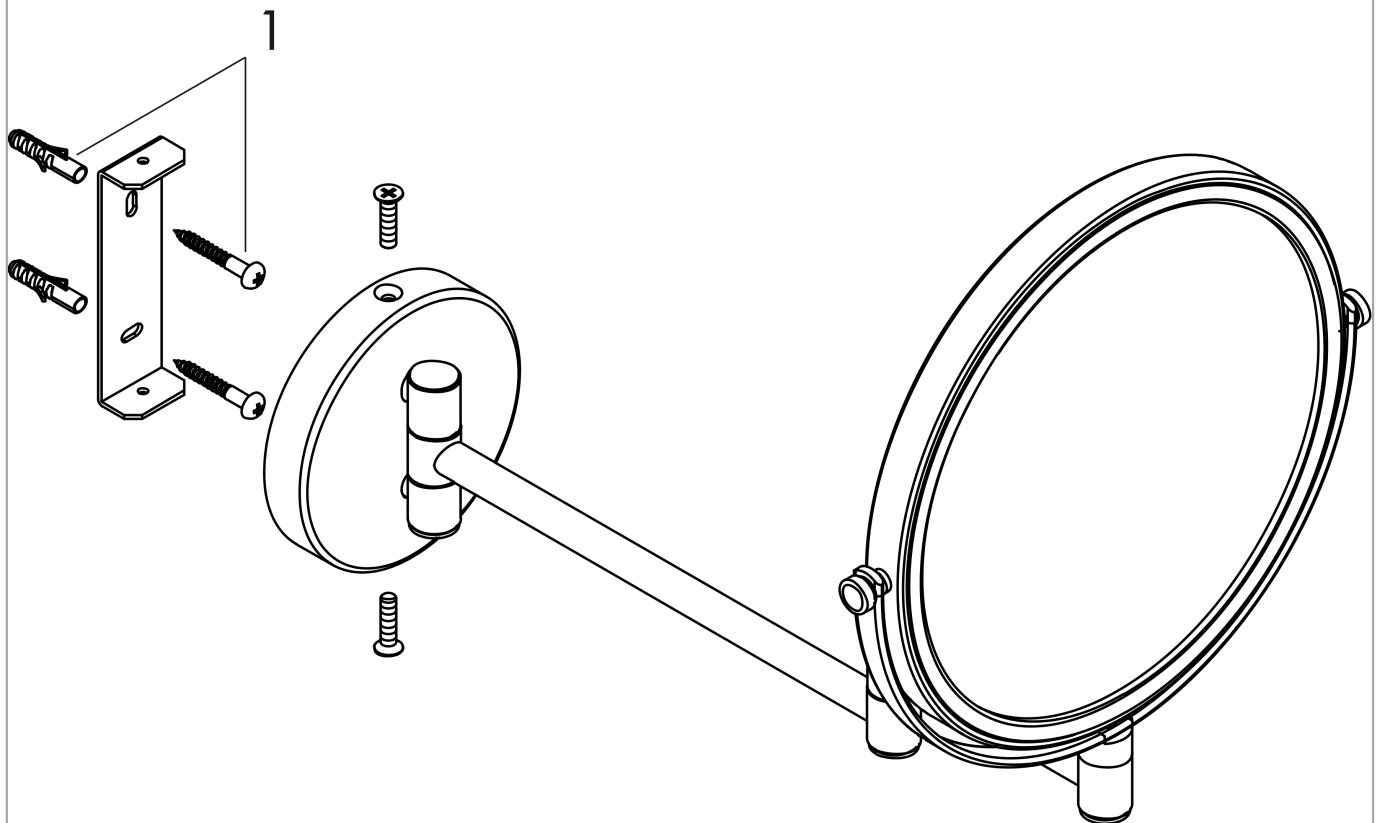

**Logis Universal
Pull-Out Shaving Mirror**

Finish: **chrome** Part no. : **73561000**

Description

Features

- Mirror Glass
- Material frame: Metal
- Arms swivel independently
- With mounting material
- Concealed fastening
- Drilling distance: 1.96"
- Diameter of drilled hole: 0.23"
- Wall-mounted

Item details

List Price \$ 178.00

Product image

Scale drawing

**Logis Universal
Pull-Out Shaving Mirror**
Finish: **chrome** Part no. : **73561000**

Exploded drawing

Year of production: >05/18

**Logis Universal
Pull-Out Shaving Mirror**
Finish: **chrome** Part no. : **73561000**