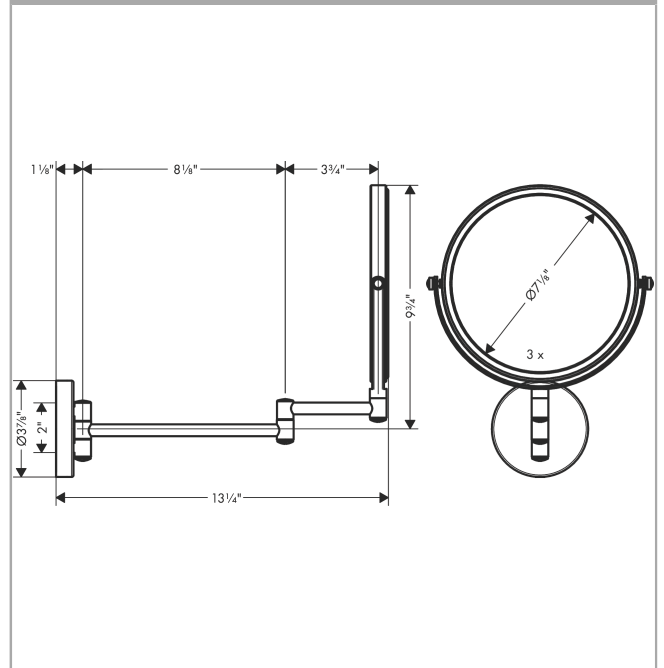

**Logis Universal
Pull-Out Shaving Mirror**

Finish: **chrome** Part no. : **73561000**

Description

Features

- Mirror Glass
- Material frame: Metal
- Arms swivel independently
- With mounting material
- Concealed fastening
- Drilling distance: 1.96"
- Diameter of drilled hole: 0.23"
- Wall-mounted

Item details

List Price \$ 178.00

Product image

Scale drawing

**Logis Universal
Pull-Out Shaving Mirror**
Finish: **chrome** Part no. : **73561000**

Exploded drawing

Year of production: >05/18

**Logis Universal
Pull-Out Shaving Mirror**
Finish: **chrome** Part no. : **73561000**

Spare parts list

Year of production: >**05/18**

Pos.	Description	Part no.	Price	PU
1	mounting set	96179000	-	1