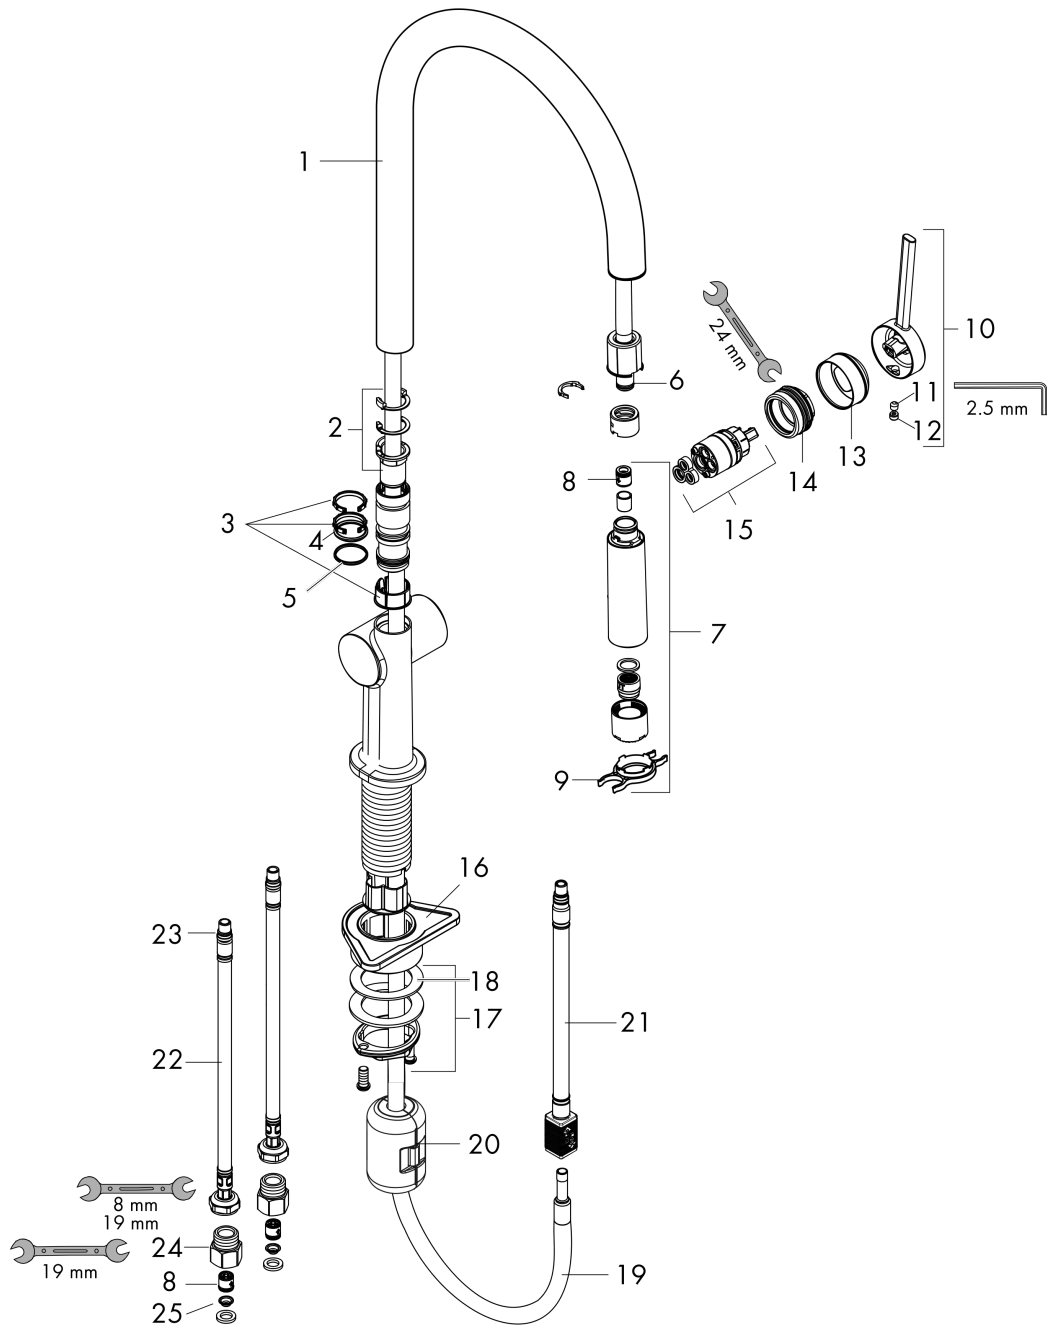

Talis N
HighArc Kitchen Faucet, O-Style 2-Spray Pull-Down, 1.5 GPM
 Finish: **chrome** Part no. : **72857001**

Description

Features

- Swivel range adjustable in 4 steps 60°, 110°, 150° or 360°
- Normal spray, needle spray
- Toggle spray diverter
- MagFit magnetic sprayhead docking
- Deck mounted
- Flow: 1.50 gal/min
- Ceramic cartridge
- G 3/8 compression
- Integrated double backflow prevention
- Flow rate limited to maximum 6 l/min
- Extension length up to 19 5/8" (50cm)
- Single lever kitchen mixer, connection hoses, Fastening set, Assembly instructions

Item details

List Price \$ 667.00

Technology

Compliance / Sustainability

Product image

Scale drawing

Talis N
HighArc Kitchen Faucet, O-Style 2-Spray Pull-Down, 1.5 GPM
 Finish: **chrome** Part no. : **72857001**

Exploded drawing

Year of production: >03/23

Talis N
HighArc Kitchen Faucet, O-Style 2-Spray Pull-Down, 1.5 GPM
 Finish: **chrome** Part no. : **72857001**

Spare parts list

Year of production: >03/23

Pos.	Description	Part no.	Price	PU
1	spout cpl.	93739000	-	1
2	set of locating rings (60° / 110° / 150°)	94911000	-	1
3	set of lever collars	98365000	-	1
4	O-ring 19x2	98426000	-	1
5	O-ring 20x1,5	98197000	-	1
6	O-ring 8x2	98112000	-	1
7	handspray	93742001	-	1
8	non return valve DW 10	96456000	-	1
9	service tool	95910000	-	1
10	handle	93736000	-	1
11	hollow set screw M5x5	98446000	-	1
12	screw cover	93735610	-	1
13	flange	93737000	-	1
14	nut	93738000	-	1
15	cartridge, assy	93740000	-	1
16	support	97523000	-	1
17	fixing set (Ø 34)	95049000	-	1
18	lever collar	97548000	-	1
19	hose	93745000	-	1
20	weight	92500000	-	1
21	hose	93744000	-	1
22	connection hose 900 mm M8x0,75 G3/8	93746000	-	1
23	O-ring 6,6x1,6	93019000	-	1
24	adapter for connection hose	88802000	-	1
25	filter	98516000	-	1