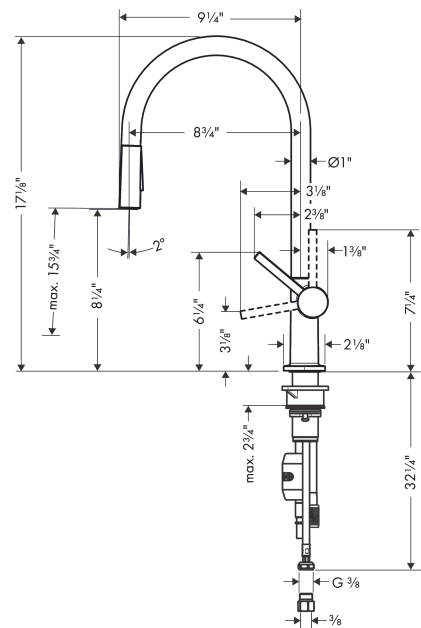

Talis N
HighArc Kitchen Faucet, O-Style 2-Spray Pull-Down, 1.5 GPM
 Finish: **chrome** Part no. : **72857001**

Description

Features

- Swivel range adjustable in 4 steps 60°, 110°, 150° or 360°
- Normal spray, needle spray
- Toggle spray diverter
- MagFit magnetic sprayhead docking
- Deck mounted
- Flow: 1.50 gal/min
- Ceramic cartridge
- G 3/8 compression
- Integrated double backflow prevention
- Flow rate limited to maximum 6 l/min
- Extension length up to 19 5/8" (50cm)
- Single lever kitchen mixer, connection hoses, Fastening set, Assembly instructions

Item details

List Price \$ 667.00

Technology

Compliance / Sustainability

Product image

Scale drawing

Talis N
HighArc Kitchen Faucet, O-Style 2-Spray Pull-Down, 1.5 GPM
 Finish: **chrome** Part no. : **72857001**

Exploded drawing

Year of production: >03/23

Talis N
HighArc Kitchen Faucet, O-Style 2-Spray Pull-Down, 1.5 GPM
 Finish: **chrome** Part no. : **72857001**

Spare parts list

Year of production: >03/23

Pos.	Description	Part no.	Price	PU
1	spout cpl.	93739000	-	1
2	set of locating rings (60° / 110° / 150°)	94911000	-	1
3	set of lever collars	98365000	-	1
4	O-ring 19x2	98426000	-	1
5	O-ring 20x1,5	98197000	-	1
6	O-ring 8x2	98112000	-	1
7	handspray	93742001	-	1
8	non return valve DW 10	96456000	-	1
9	service tool	95910000	-	1
10	handle	93736000	-	1
11	hollow set screw M5x5	98446000	-	1
12	screw cover	93735610	-	1
13	flange	93737000	-	1
14	nut	93738000	-	1
15	cartridge, assy	93740000	-	1
16	support	97523000	-	1
17	fixing set (Ø 34)	95049000	-	1
18	lever collar	97548000	-	1
19	hose	93745000	-	1
20	weight	92500000	-	1
21	hose	93744000	-	1
22	connection hose 900 mm M8x0,75 G3/8	93746000	-	1
23	O-ring 6,6x1,6	93019000	-	1
24	adapter for connection hose	88802000	-	1
25	filter	98516000	-	1