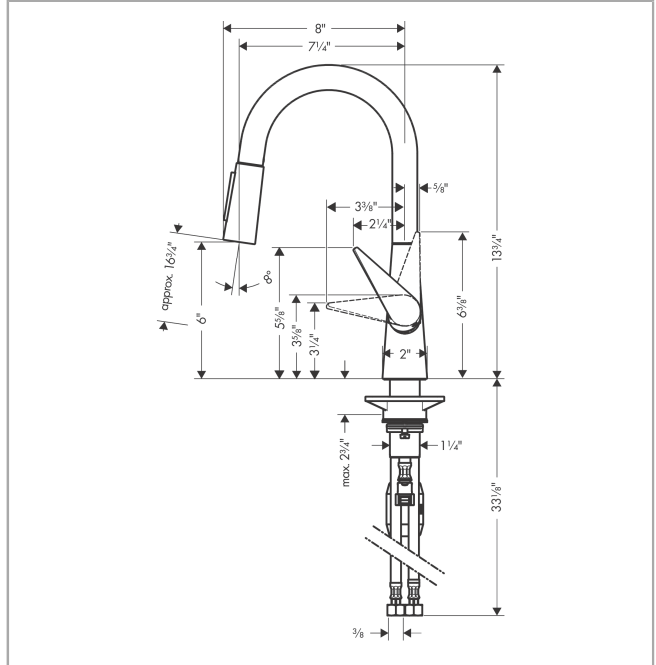

Item details

List Price \$ 677.00

Technology

Compliance / Sustainability

Product image

Scale drawing

Talis S
Prep Kitchen Faucet, 2-Spray Pull-Down, 1.75 GPM
 Finish: **chrome** Part no. : **72815001**

Exploded drawing

Year of production: >02/21

Talis S
Prep Kitchen Faucet, 2-Spray Pull-Down, 1.75 GPM
 Finish: **chrome** Part no. : **72815001**

Spare parts list

Year of production: >02/21

| Pos. | Description | Part no. | Price | PU |
|------|-----------------------------------|----------|-------|----|
| 1 | handle | 93148000 | - | 1 |
| 2 | hollow set screw M6x10 DIN 916 | 96029000 | - | 1 |
| 3 | screw cover | 95704000 | - | 1 |
| 4 | flange | 95493000 | - | 1 |
| 5 | nut | 98864000 | - | 1 |
| 6 | O-ring 23x2 | 98398000 | - | 1 |
| 7 | O-ring 27x1,5 | 92527000 | - | 1 |
| 8 | O-ring 25x1,5 | 98146000 | - | 1 |
| 9 | cartridge, assy | 97685000 | - | 1 |
| 10 | seal | 98865000 | - | 1 |
| 11 | spout cpl. | 93159000 | - | 1 |
| 12 | set of lever collars | 98365000 | - | 1 |
| 13 | O-ring 21x2,5 | 98211000 | - | 1 |
| 14 | hose 1,25 m | 95506000 | - | 1 |
| 15 | O-ring 11x2 | 98127000 | - | 1 |
| 16 | filter | 97735000 | - | 1 |
| 17 | handspray | 92732000 | - | 1 |
| 18 | non return valve | 93218000 | - | 1 |
| 20 | aerator laminar M22x1 (15 l/min) | 95909000 | - | 1 |
| 21 | O-ring 20x1 | 98140000 | - | 1 |
| 22 | service tool | 95910000 | - | 1 |
| 23 | support | 97523000 | - | 1 |
| 24 | fixing set (Ø 34) | 95049000 | - | 1 |
| 25 | lever collar | 97548000 | - | 1 |
| 26 | weight | 98551000 | - | 1 |
| 27 | connection hose 600 mm M10x1 | 95561000 | - | 1 |
| 28 | O-ring 8x1,75 | 97827000 | - | 1 |
| 29 | connection hose 35½" M8x0,75 3/8" | 96316001 | - | 1 |
| 30 | O-ring 7x1,5 | 98422000 | - | 1 |