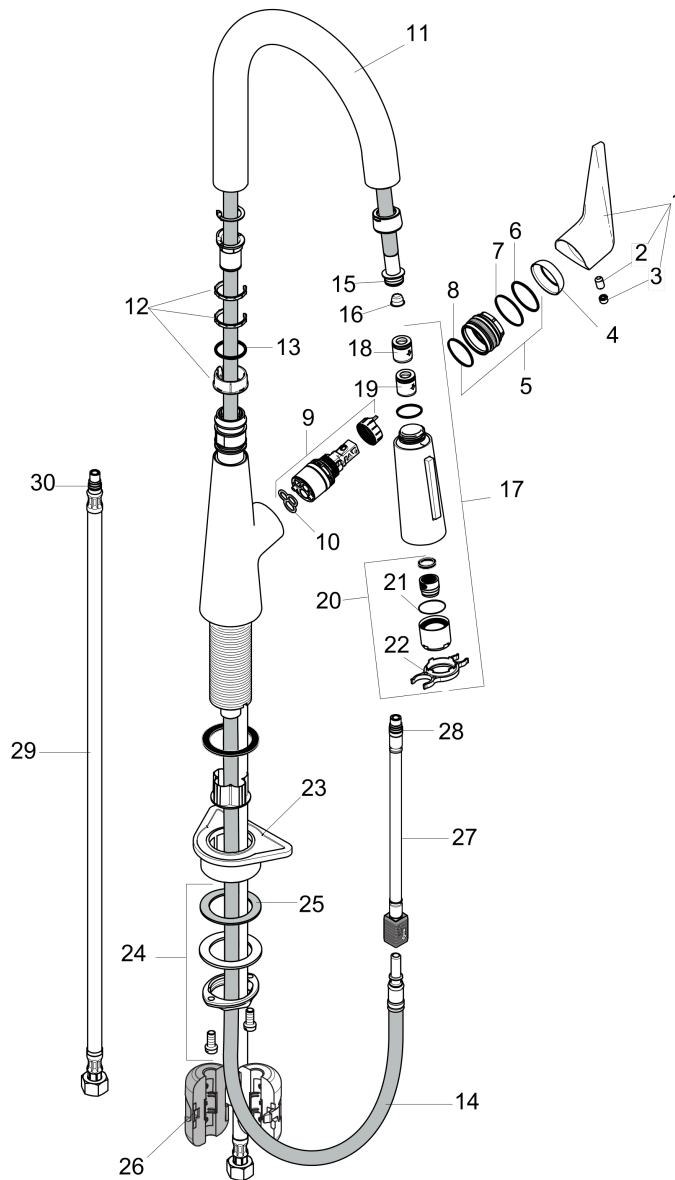

Talis S
Prep Kitchen Faucet, 2-Spray Pull-Down, 1.75 GPM
 Finish: **chrome** Part no. : **72815001**

Description

Features

- Swivel range 110° / 150°
- Laminar spray, needle spray
- Toggle spray diverter
- MagFit magnetic sprayhead docking
- Deck mounted
- Flow: 1.75 GPM (6.6 L/Min)
- Ceramic cartridge
- 3/8" connections
- Integrated double backflow prevention

Year of production: >02/21

Talis S
Prep Kitchen Faucet, 2-Spray Pull-Down, 1.75 GPM
 Finish: **chrome** Part no. : **72815001**

Spare parts list

Year of production: >02/21

| Pos. | Description | Part no. | Price | PU |
|------|-----------------------------------|----------|-------|----|
| 1 | handle | 93148000 | - | 1 |
| 2 | hollow set screw M6x10 DIN 916 | 96029000 | - | 1 |
| 3 | screw cover | 95704000 | - | 1 |
| 4 | flange | 95493000 | - | 1 |
| 5 | nut | 98864000 | - | 1 |
| 6 | O-ring 23x2 | 98398000 | - | 1 |
| 7 | O-ring 27x1,5 | 92527000 | - | 1 |
| 8 | O-ring 25x1,5 | 98146000 | - | 1 |
| 9 | cartridge, assy | 97685000 | - | 1 |
| 10 | seal | 98865000 | - | 1 |
| 11 | spout cpl. | 93159000 | - | 1 |
| 12 | set of lever collars | 98365000 | - | 1 |
| 13 | O-ring 21x2,5 | 98211000 | - | 1 |
| 14 | hose 1,25 m | 95506000 | - | 1 |
| 15 | O-ring 11x2 | 98127000 | - | 1 |
| 16 | filter | 97735000 | - | 1 |
| 17 | handspray | 92732000 | - | 1 |
| 18 | non return valve | 93218000 | - | 1 |
| 20 | aerator laminar M22x1 (15 l/min) | 95909000 | - | 1 |
| 21 | O-ring 20x1 | 98140000 | - | 1 |
| 22 | service tool | 95910000 | - | 1 |
| 23 | support | 97523000 | - | 1 |
| 24 | fixing set (Ø 34) | 95049000 | - | 1 |
| 25 | lever collar | 97548000 | - | 1 |
| 26 | weight | 98551000 | - | 1 |
| 27 | connection hose 600 mm M10x1 | 95561000 | - | 1 |
| 28 | O-ring 8x1,75 | 97827000 | - | 1 |
| 29 | connection hose 35½" M8x0,75 3/8" | 96316001 | - | 1 |
| 30 | O-ring 7x1,5 | 98422000 | - | 1 |