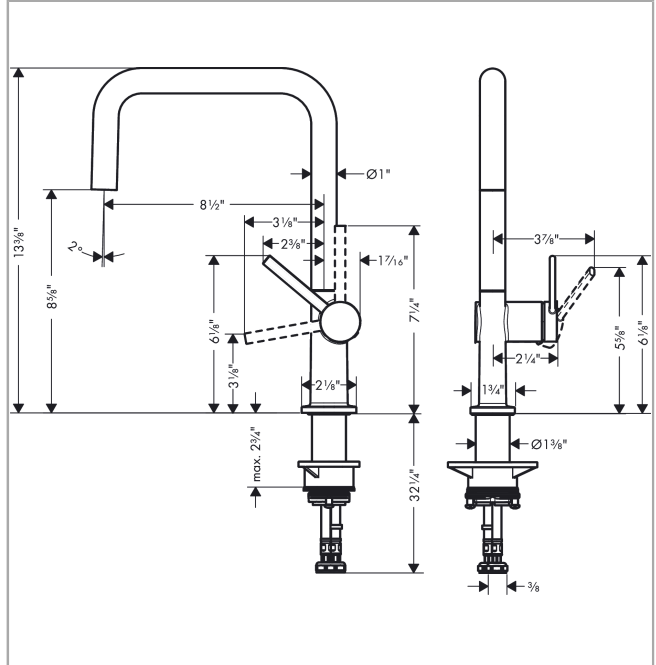

Talis N
Kitchen Faucet, U-Style 1-Spray, 1.75 GPM
 Finish: **chrome** Part no. : **72806001**

Description

Features

- Swivel range adjustable in 4 steps 60°, 110°, 150° or 360°
- Normal spray
- Deck mounted
- Flow: 1.75 GPM (6.6 L/Min)
- Ceramic cartridge
- 3/8" connections
- Single lever kitchen mixer, connection hoses, Fastening set, Assembly instructions

Item details

List Price \$ 485.00

Technology

Compliance / Sustainability

Product image

Scale drawing

Talis N
Kitchen Faucet, U-Style 1-Spray, 1.75 GPM
 Finish: **chrome** Part no. : **72806001**

Exploded drawing

Year of production: >04/21

Talis N
Kitchen Faucet, U-Style 1-Spray, 1.75 GPM
 Finish: **chrome** Part no. : **72806001**

Spare parts list

Year of production: >04/21

Pos.	Description	Part no.	Price	PU
1	handle	93736000	-	1
2	hollow set screw M5x5	98446000	-	1
3	screw cover	93735610	-	1
4	flange	93737000	-	1
5	nut	93738000	-	1
6	cartridge, assy	93760000	-	1
7	spout cpl.	93756000	-	1
8	screw	94319000	-	1
9	O-Ring 14x2,5	98189000	-	1
10	O-ring 36x3	98052000	-	1
11	support	97523000	-	1
12	fixing set (Ø 34)	95049000	-	1
13	lever collar	97548000	-	1
14	connection hose 35½" M8x0,75 3/8"	96316001	-	1
15	service tool	93750000	-	1