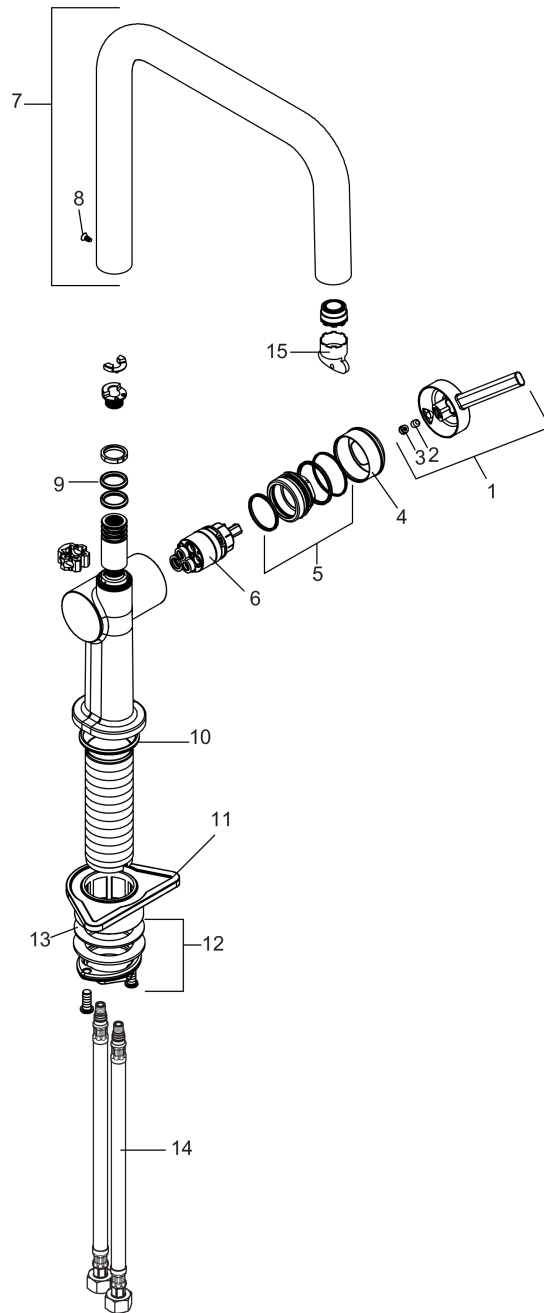

Talis N
Kitchen Faucet, U-Style 1-Spray, 1.75 GPM
 Finish: **chrome** Part no. : **72806001**

Description

Features

- Swivel range adjustable in 4 steps 60°, 110°, 150° or 360°
- Normal spray
- Deck mounted
- Flow: 1.75 GPM (6.6 L/Min)
- Ceramic cartridge
- 3/8" connections
- Single lever kitchen mixer, connection hoses, Fastening set, Assembly instructions

Item details

List Price \$ 485.00

Technology

Compliance / Sustainability

Product image

Scale drawing

Talis N
Kitchen Faucet, U-Style 1-Spray, 1.75 GPM
 Finish: **chrome** Part no. : **72806001**

Exploded drawing

Year of production: >04/21

Talis N
Kitchen Faucet, U-Style 1-Spray, 1.75 GPM
 Finish: **chrome** Part no. : **72806001**

Spare parts list

Year of production: >04/21

Pos.	Description	Part no.	Price	PU
1	handle	93736000	-	1
2	hollow set screw M5x5	98446000	-	1
3	screw cover	93735610	-	1
4	flange	93737000	-	1
5	nut	93738000	-	1
6	cartridge, assy	93760000	-	1
7	spout cpl.	93756000	-	1
8	screw	94319000	-	1
9	O-Ring 14x2,5	98189000	-	1
10	O-ring 36x3	98052000	-	1
11	support	97523000	-	1
12	fixing set (Ø 34)	95049000	-	1
13	lever collar	97548000	-	1
14	connection hose 35½" M8x0,75 3/8"	96316001	-	1
15	service tool	93750000	-	1