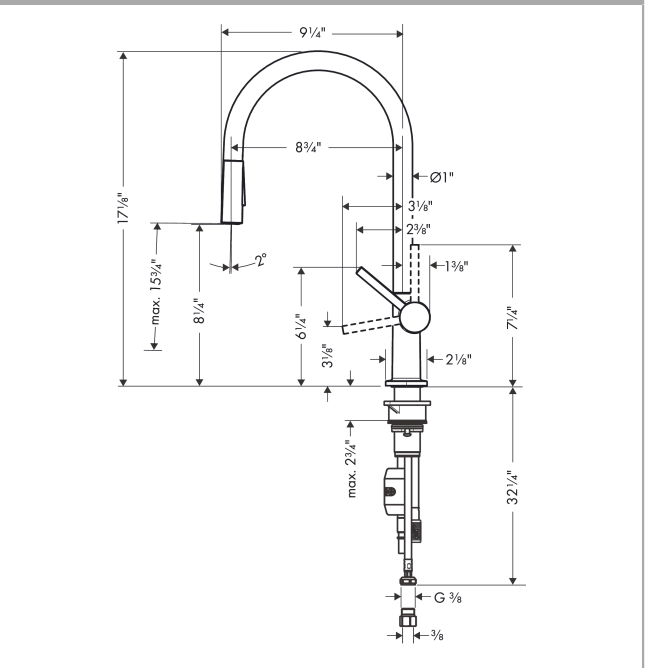

Talis N
HighArc Kitchen Faucet, O-Style 2-Spray Pull-Down, 1.75 GPM
 Finish: **Chrome** Part no. : **72800001**

Description

Features

- Swivel range adjustable in 4 steps 60°, 110°, 150° or 360°
- Aerated spray, shower spray
- Lockable shower spray, spray returns through pressing spray diverter and spray returns automatically through handle closing
- MagFit magnetic shower holder
- Deck-mounted
- Maximum flow rate (at 3 bar): 6.6 l/min
- Ceramic cartridge
- G 3/8 hose connections
- Integrated non-return valve
- Extension length up to 50 cm
- Single handle kitchen faucet, connection hoses, fixation set, installation manual

Item details

List Price \$ 667.00

Technology

Compliance / Sustainability

Product image

Scale drawing

Talis N
HighArc Kitchen Faucet, O-Style 2-Spray Pull-Down, 1.75 GPM
 Finish: **Chrome** Part no. : **72800001**

Exploded drawing

Year of production: >06/20

Talis N
HighArc Kitchen Faucet, O-Style 2-Spray Pull-Down, 1.75 GPM
 Finish: **Chrome** Part no. : **72800001**

Spare parts list

Year of production: >06/20

Pos.	Description	Part no.	Price	PU
1	spout cpl.	93739000	-	1
2	filter	98516000	-	1
3	handspray	93741001	-	1
4	non return valve DW 10	96456000	-	1
5	spray former	93342001	-	1
6	service tool	95910000	-	1
7	set of lever collars	98365000	-	1
8	O-ring 19x2	98426000	-	1
9	O-ring 20x1,5	98197000	-	1
10	handle	93736000	-	1
11	hollow set screw M5x5	98446000	-	1
12	screw cover	93735610	-	1
13	flange	93737000	-	1
14	nut	93738000	-	1
15	cartridge, assy	93740000	-	1
16	support	97523000	-	1
17	fixing set (Ø 34)	95049000	-	1
18	lever collar	97548000	-	1
19	hose	93745000	-	1
20	O-ring 8x2	98112000	-	1
21	weight	92500000	-	1
22	hose	93744000	-	1
23	connection hose 900 mm M8x0,75 G3/8	93746000	-	1
24	O-ring 6,6x1,6	93019000	-	1
25	adapter for connection hose	88802000	-	1
26	set of locating rings (60° / 110° / 150°)	94911000	-	1