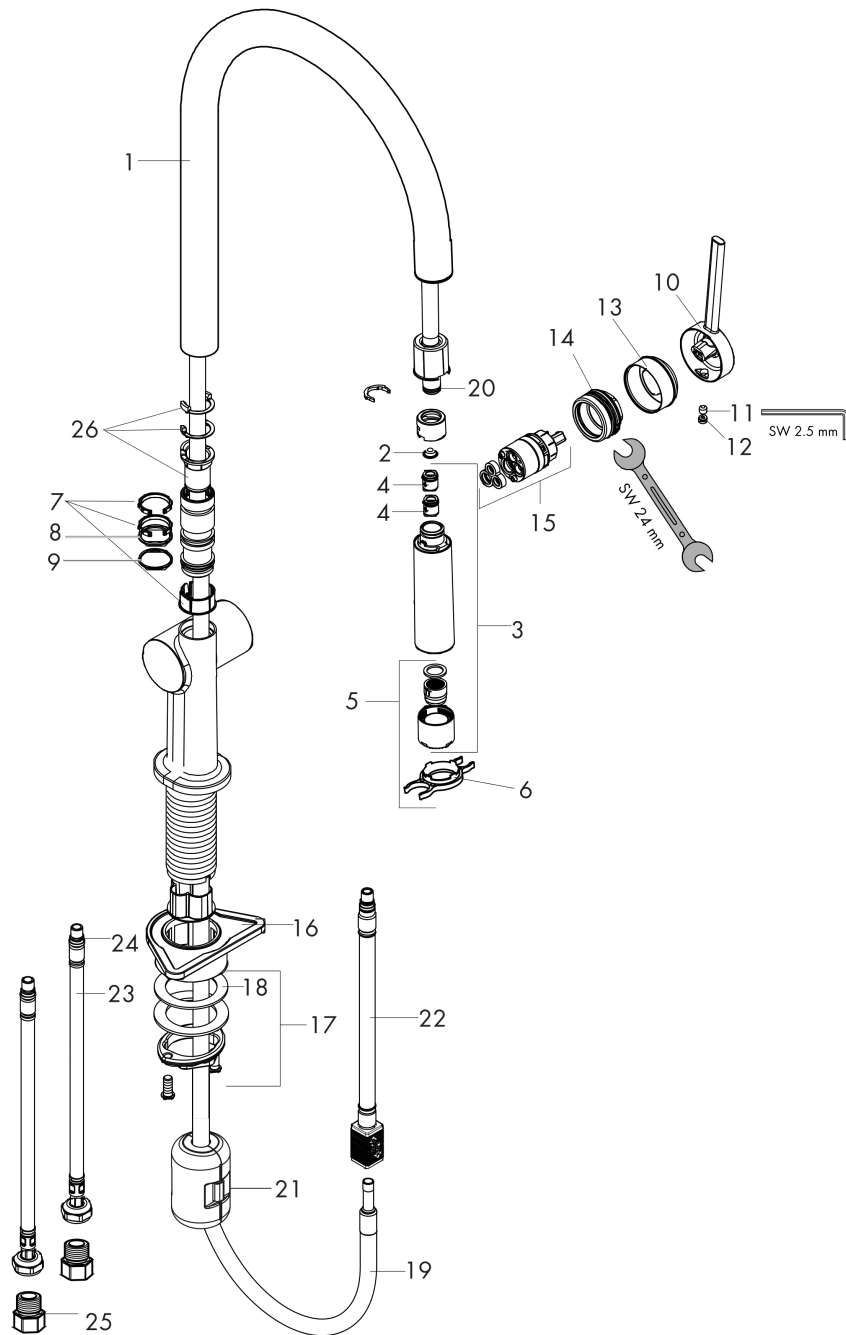

Talis N
HighArc Kitchen Faucet, O-Style 2-Spray Pull-Down, 1.75 GPM
 Finish: **Chrome** Part no. : **72800001**

Description

Features

- Swivel range adjustable in 4 steps 60°, 110°, 150° or 360°
- Aerated spray, shower spray
- Lockable shower spray, spray returns through pressing spray diverter and spray returns automatically through handle closing
- MagFit magnetic shower holder
- Deck-mounted
- Maximum flow rate (at 3 bar): 6.6 l/min
- Ceramic cartridge
- G 3/8 hose connections
- Integrated non-return valve
- Extension length up to 50 cm
- Single handle kitchen faucet, connection hoses, fixation set, installation manual

Item details

List Price \$ 667.00

Technology

Compliance / Sustainability

Product image

Scale drawing

Talis N
HighArc Kitchen Faucet, O-Style 2-Spray Pull-Down, 1.75 GPM
 Finish: **Chrome** Part no. : **72800001**

Exploded drawing

Year of production: >06/20

Talis N
HighArc Kitchen Faucet, O-Style 2-Spray Pull-Down, 1.75 GPM
 Finish: **Chrome** Part no. : **72800001**

Spare parts list

Year of production: >06/20

Pos.	Description	Part no.	Price	PU
1	spout cpl.	93739000	-	1
2	filter	98516000	-	1
3	handspray	93741001	-	1
4	non return valve DW 10	96456000	-	1
5	spray former	93342001	-	1
6	service tool	95910000	-	1
7	set of lever collars	98365000	-	1
8	O-ring 19x2	98426000	-	1
9	O-ring 20x1,5	98197000	-	1
10	handle	93736000	-	1
11	hollow set screw M5x5	98446000	-	1
12	screw cover	93735610	-	1
13	flange	93737000	-	1
14	nut	93738000	-	1
15	cartridge, assy	93740000	-	1
16	support	97523000	-	1
17	fixing set (Ø 34)	95049000	-	1
18	lever collar	97548000	-	1
19	hose	93745000	-	1
20	O-ring 8x2	98112000	-	1
21	weight	92500000	-	1
22	hose	93744000	-	1
23	connection hose 900 mm M8x0,75 G3/8	93746000	-	1
24	O-ring 6,6x1,6	93019000	-	1
25	adapter for connection hose	88802000	-	1
26	set of locating rings (60° / 110° / 150°)	94911000	-	1