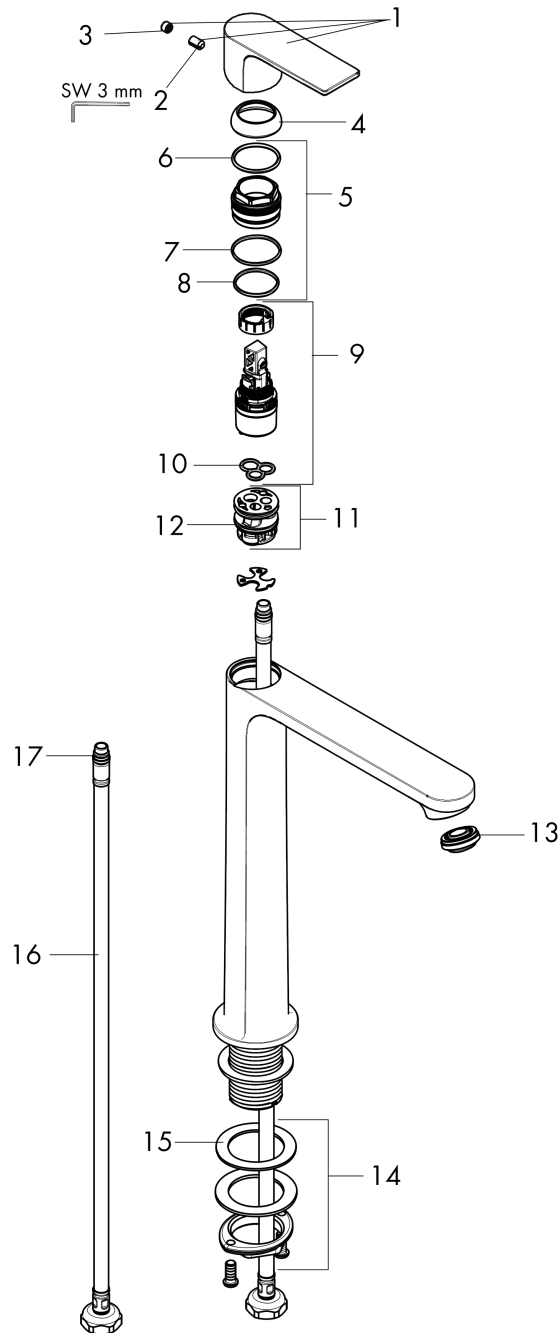

**Rebris E**  
**Single-Hole Faucet 240**  
 Finish: **chrome** Part no. : **72564001**

**Description**

**Features**

- Spout height: 242 mm
- Handle variant: Lever
- Spray modes: normal spray
- Flow: 1.2 GPM (4.5 L/Min)
- Ceramic cartridge
- Does not include: Pop-up assembly

**Item details**

List Price \$ 350.00

**Technology**

**Design awards**

**Compliance / Sustainability**

**Product image**

**Scale drawing**

**Rebris E**  
**Single-Hole Faucet 240**  
 Finish: **chrome** Part no. : **72564001**

Exploded drawing

Year of production: >01/23

**Rebris E**  
**Single-Hole Faucet 240**  
 Finish: **chrome** Part no. : **72564001**

## Spare parts list

Year of production: >01/23

Pos.	Description	Part no.	Price	PU
1	handle	94643000	-	1
2	hollow set screw M6x10 DIN 916	96029000	-	1
3	screw cover	95704000	-	1
4	flange	98863000	-	1
5	nut	98864000	-	1
6	O-ring 24x2	98388000	-	1
7	O-ring 27x1,5	92527000	-	1
8	O-ring 25x1,5	98146000	-	1
9	cartridge, assy	95973001	-	1
10	seal	98865000	-	1
11	adapter for cartridge	98866000	-	1
12	O-ring 23x2	98398000	-	1
13	aerator M24x1 (4,5 l/min)	94364001	-	1
14	fixing set (Ø 32)	13961000	-	1
15	lever collar	97548000	-	1
16	connection hose 23½" M8x0,75 3/8"	98600001	-	1
17	O-ring 6,6x1,6	93019000	-	1