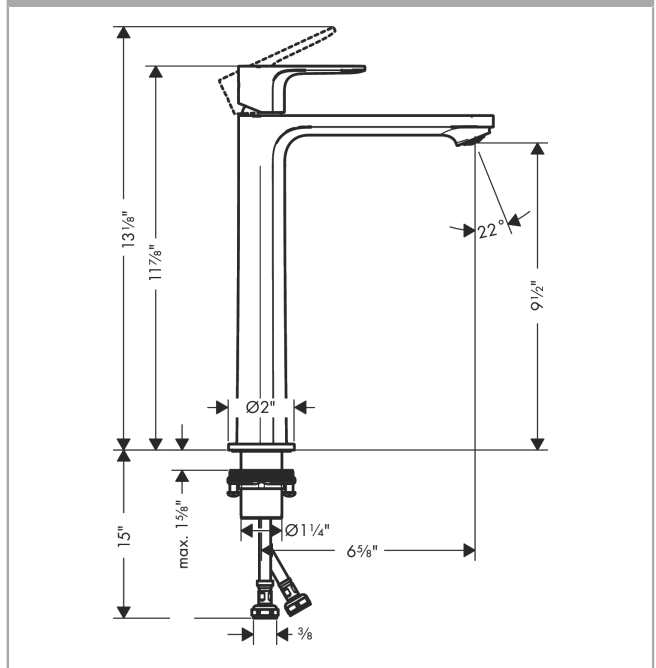

**Rebris E**  
**Single-Hole Faucet 240**  
 Finish: **chrome** Part no. : **72564001**

**Description**

**Features**

- Spout height: 242 mm
- Handle variant: Lever
- Spray modes: normal spray
- Flow: 1.2 GPM (4.5 L/Min)
- Ceramic cartridge
- Does not include: Pop-up assembly

**Item details**

List Price \$ 350.00

**Technology**

**Design awards**

**Compliance / Sustainability**

**Product image**

**Scale drawing**

**Rebris E**  
**Single-Hole Faucet 240**  
 Finish: **chrome** Part no. : **72564001**

Exploded drawing

Year of production: >01/23

**Rebris E**  
**Single-Hole Faucet 240**  
 Finish: **chrome** Part no. : **72564001**

## Spare parts list

Year of production: >01/23

Pos.	Description	Part no.	Price	PU
1	handle	94643000	-	1
2	hollow set screw M6x10 DIN 916	96029000	-	1
3	screw cover	95704000	-	1
4	flange	98863000	-	1
5	nut	98864000	-	1
6	O-ring 24x2	98388000	-	1
7	O-ring 27x1,5	92527000	-	1
8	O-ring 25x1,5	98146000	-	1
9	cartridge, assy	95973001	-	1
10	seal	98865000	-	1
11	adapter for cartridge	98866000	-	1
12	O-ring 23x2	98398000	-	1
13	aerator M24x1 (4,5 l/min)	94364001	-	1
14	fixing set (Ø 32)	13961000	-	1
15	lever collar	97548000	-	1
16	connection hose 23½" M8x0,75 3/8"	98600001	-	1
17	O-ring 6,6x1,6	93019000	-	1