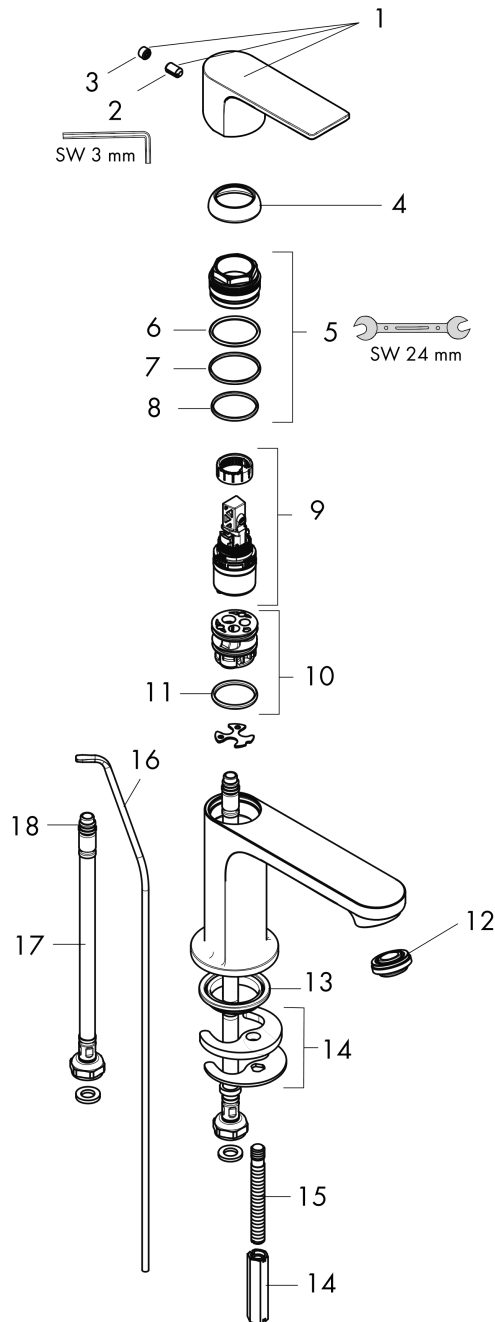

Rebris E
Single-Hole Faucet 110 with Pop-Up Drain
 Finish: **chrome** Part no. : **72557001**

Description

Features

- Consists of: Single-handle faucet, Pop-up assembly
- Spout height: 109 mm
- Handle variant: Lever
- Spray modes: normal spray
- Flow: 1.2 GPM (4.5 L/Min)
- Ceramic cartridge
- Includes pop-up drain

Item details

List Price \$ 230.00

Technology

Design awards

Compliance / Sustainability

Product image

Scale drawing

Rebris E
Single-Hole Faucet 110 with Pop-Up Drain
 Finish: **chrome** Part no. : **72557001**

Exploded drawing

Year of production: >01/23

Rebris E
Single-Hole Faucet 110 with Pop-Up Drain
 Finish: **chrome** Part no. : **72557001**

Spare parts list

Year of production: >01/23

Pos.	Description	Part no.	Price	PU
1	handle	94643000	-	1
2	hollow set screw M6x10 DIN 916	96029000	-	1
3	screw cover	95704000	-	1
4	flange	98863000	-	1
5	nut	98864000	-	1
6	O-ring 24x2	98388000	-	1
7	O-ring 27x1,5	92527000	-	1
8	O-ring 25x1,5	98146000	-	1
9	cartridge, assy	95973001	-	1
10	adapter for cartridge	98866000	-	1
11	O-ring 23x2	98398000	-	1
12	aerator M24x1 (5 l/min)	94364000	-	1
13	seal Ø 42	98722000	-	1
14	fixing set	96016000	-	1
15	screw M8 x 68	97736000	-	1
16	pull rod	96657000	-	1
17	connection hose 23½" M8x0,75 3/8"	96556001	-	1
18	O-ring 6,6x1,6	93019000	-	1
a	pop up waste	88509000	-	1