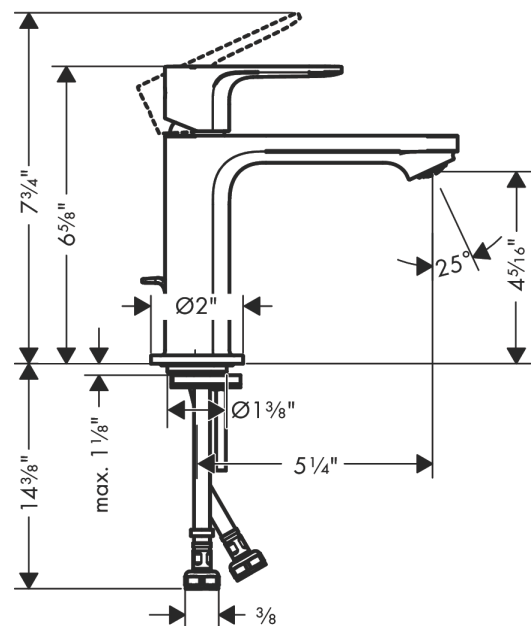

Rebris E
Single-Hole Faucet 110 with Pop-Up Drain
 Finish: **chrome** Part no. : **72557001**

Description

Features

- Consists of: Single-handle faucet, Pop-up assembly
- Spout height: 109 mm
- Handle variant: Lever
- Spray modes: normal spray
- Flow: 1.2 GPM (4.5 L/Min)
- Ceramic cartridge
- Includes pop-up drain

Item details

List Price \$ 230.00

Technology

Design awards

Compliance / Sustainability

Product image

Scale drawing

Rebris E
Single-Hole Faucet 110 with Pop-Up Drain
 Finish: **chrome** Part no. : **72557001**

Exploded drawing

Year of production: >01/23

Rebris E
Single-Hole Faucet 110 with Pop-Up Drain
 Finish: **chrome** Part no. : **72557001**

Spare parts list

Year of production: >01/23

Pos.	Description	Part no.	Price	PU
1	handle	94643000	-	1
2	hollow set screw M6x10 DIN 916	96029000	-	1
3	screw cover	95704000	-	1
4	flange	98863000	-	1
5	nut	98864000	-	1
6	O-ring 24x2	98388000	-	1
7	O-ring 27x1,5	92527000	-	1
8	O-ring 25x1,5	98146000	-	1
9	cartridge, assy	95973001	-	1
10	adapter for cartridge	98866000	-	1
11	O-ring 23x2	98398000	-	1
12	aerator M24x1 (5 l/min)	94364000	-	1
13	seal Ø 42	98722000	-	1
14	fixing set	96016000	-	1
15	screw M8 x 68	97736000	-	1
16	pull rod	96657000	-	1
17	connection hose 23½" M8x0,75 3/8"	96556001	-	1
18	O-ring 6,6x1,6	93019000	-	1
a	pop up waste	88509000	-	1