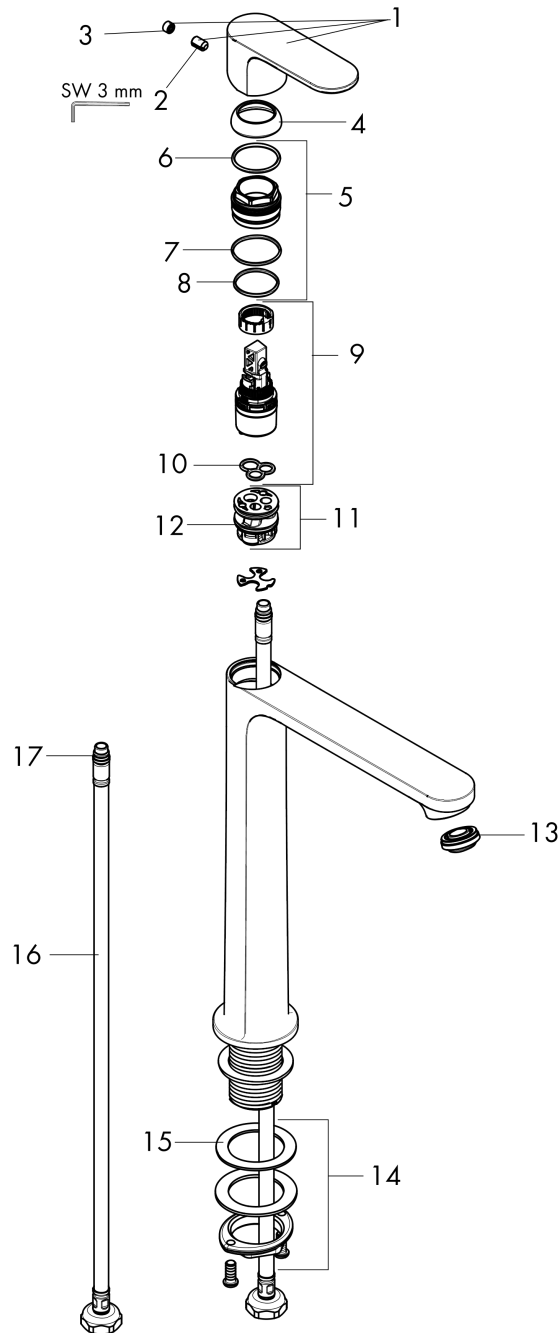

Rebris S
Single-Hole Faucet 240
 Finish: **chrome** Part no. : **72524001**

Description

Features

- Spout height: 10 Inch
- Handle variant: Lever
- Spray modes: normal spray
- Flow: 1.2 GPM (4.5 L/Min)
- Ceramic cartridge
- Does not include: Pop-up assembly

Item details

List Price \$ 260.00

Technology

Design awards

Compliance / Sustainability

Product image

Scale drawing

Rebris S
Single-Hole Faucet 240
 Finish: **chrome** Part no. : **72524001**

Exploded drawing

Year of production: >01/23

Rebris S
Single-Hole Faucet 240
 Finish: **chrome** Part no. : **72524001**

Spare parts list

Year of production: >01/23

Pos.	Description	Part no.	Price	PU
1	handle	94642000	-	1
2	hollow set screw M6x10 DIN 916	96029000	-	1
3	screw cover	95704000	-	1
4	flange	98863000	-	1
5	nut	98864000	-	1
6	O-ring 24x2	98388000	-	1
7	O-ring 27x1,5	92527000	-	1
8	O-ring 25x1,5	98146000	-	1
9	cartridge, assy	95973001	-	1
10	seal	98865000	-	1
11	adapter for cartridge	98866000	-	1
12	O-ring 23x2	98398000	-	1
13	aerator M24x1 (4,5 l/min)	94364001	-	1
14	fixing set (Ø 32)	13961000	-	1
15	lever collar	97548000	-	1
16	connection hose 23½" M8x0,75 3/8"	98600001	-	1
17	O-ring 6,6x1,6	93019000	-	1