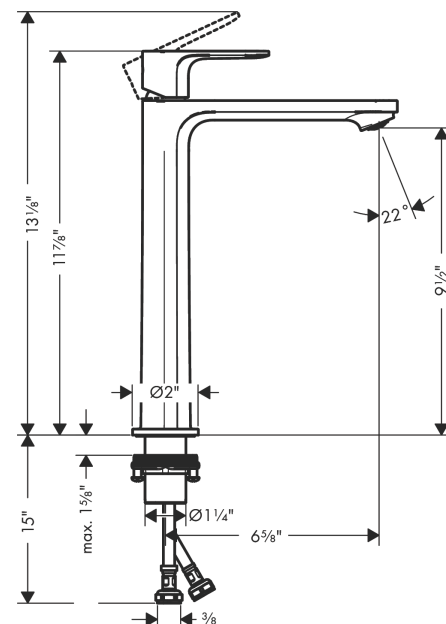

Rebris S
Single-Hole Faucet 240
 Finish: **chrome** Part no. : **72524001**

Description

Features

- Spout height: 10 Inch
- Handle variant: Lever
- Spray modes: normal spray
- Flow: 1.2 GPM (4.5 L/Min)
- Ceramic cartridge
- Does not include: Pop-up assembly

Item details

List Price \$ 260.00

Technology

Design awards

Compliance / Sustainability

Product image

Scale drawing

Rebris S
Single-Hole Faucet 240
 Finish: **chrome** Part no. : **72524001**

Exploded drawing

Year of production: >01/23

Rebris S
Single-Hole Faucet 240
 Finish: **chrome** Part no. : **72524001**

Spare parts list

Year of production: >01/23

Pos.	Description	Part no.	Price	PU
1	handle	94642000	-	1
2	hollow set screw M6x10 DIN 916	96029000	-	1
3	screw cover	95704000	-	1
4	flange	98863000	-	1
5	nut	98864000	-	1
6	O-ring 24x2	98388000	-	1
7	O-ring 27x1,5	92527000	-	1
8	O-ring 25x1,5	98146000	-	1
9	cartridge, assy	95973001	-	1
10	seal	98865000	-	1
11	adapter for cartridge	98866000	-	1
12	O-ring 23x2	98398000	-	1
13	aerator M24x1 (4,5 l/min)	94364001	-	1
14	fixing set (Ø 32)	13961000	-	1
15	lever collar	97548000	-	1
16	connection hose 23½" M8x0,75 3/8"	98600001	-	1
17	O-ring 6,6x1,6	93019000	-	1