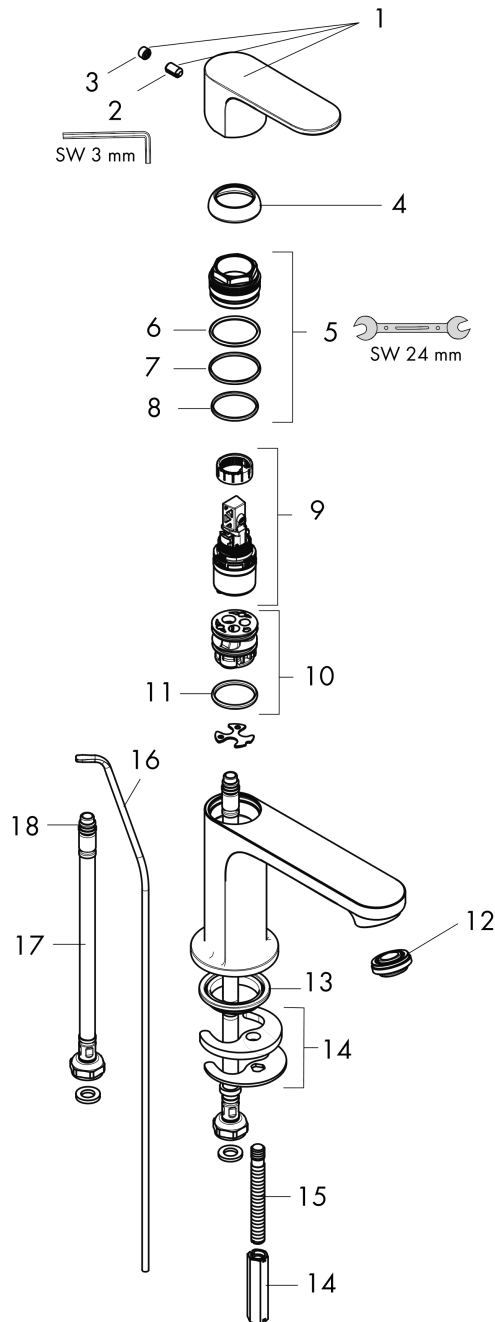

Rebris S
Single-Hole Faucet 110 with Pop-Up Drain
 Finish: **chrome** Part no. : **72517001**

Description

Features

- Consists of: Single-handle faucet, Pop-up assembly
- Spout height: 4 Inch
- Handle variant: Lever
- Spray modes: normal spray
- Flow: 1.2 GPM (4.5 L/Min)
- Ceramic cartridge
- Includes pop-up drain
- Material waste set: Metal

Item details

List Price \$ 200.00

Technology

Design awards

Compliance / Sustainability

Product image

Scale drawing

Rebris S
Single-Hole Faucet 110 with Pop-Up Drain
 Finish: **chrome** Part no. : **72517001**

Exploded drawing

Year of production: >01/23

Rebris S
Single-Hole Faucet 110 with Pop-Up Drain
 Finish: **chrome** Part no. : **72517001**

Spare parts list

Year of production: >01/23

Pos.	Description	Part no.	Price	PU
1	handle	94642000	-	1
2	hollow set screw M6x10 DIN 916	96029000	-	1
3	screw cover	95704000	-	1
4	flange	98863000	-	1
5	nut	98864000	-	1
6	O-ring 24x2	98388000	-	1
7	O-ring 27x1,5	92527000	-	1
8	O-ring 25x1,5	98146000	-	1
9	cartridge, assy	95973001	-	1
10	adapter for cartridge	98866000	-	1
11	O-ring 23x2	98398000	-	1
12	aerator M24x1 (5 l/min)	94364000	-	1
13	seal Ø 42	98722000	-	1
14	fixing set	96016000	-	1
15	screw M8 x 68	97736000	-	1
16	pull rod	96657000	-	1
17	connection hose 23½" M8x0,75 3/8"	96556001	-	1
18	O-ring 6,6x1,6	93019000	-	1
a	pop up waste	88509000	-	1