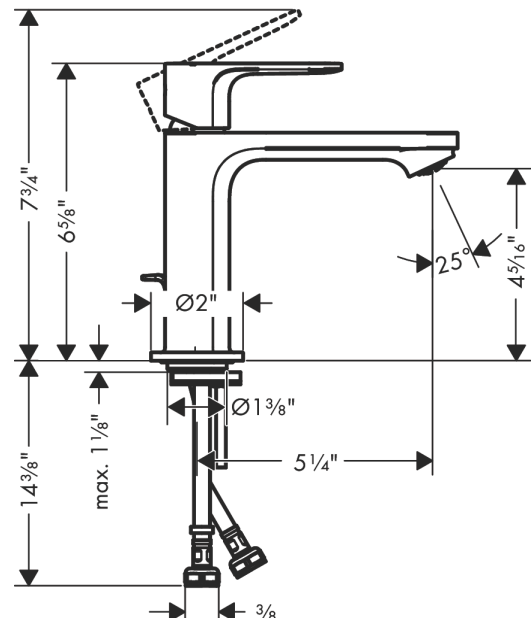

Rebris S
Single-Hole Faucet 110 with Pop-Up Drain
 Finish: **chrome** Part no. : **72517001**

Description

Features

- Consists of: Single-handle faucet, Pop-up assembly
- Spout height: 4 Inch
- Handle variant: Lever
- Spray modes: normal spray
- Flow: 1.2 GPM (4.5 L/Min)
- Ceramic cartridge
- Includes pop-up drain
- Material waste set: Metal

Item details

List Price \$ 200.00

Technology

Design awards

Compliance / Sustainability

Product image

Scale drawing

Rebris S
Single-Hole Faucet 110 with Pop-Up Drain
 Finish: **chrome** Part no. : **72517001**

Exploded drawing

Year of production: >01/23

Rebris S
Single-Hole Faucet 110 with Pop-Up Drain
 Finish: **chrome** Part no. : **72517001**

Spare parts list

Year of production: >01/23

Pos.	Description	Part no.	Price	PU
1	handle	94642000	-	1
2	hollow set screw M6x10 DIN 916	96029000	-	1
3	screw cover	95704000	-	1
4	flange	98863000	-	1
5	nut	98864000	-	1
6	O-ring 24x2	98388000	-	1
7	O-ring 27x1,5	92527000	-	1
8	O-ring 25x1,5	98146000	-	1
9	cartridge, assy	95973001	-	1
10	adapter for cartridge	98866000	-	1
11	O-ring 23x2	98398000	-	1
12	aerator M24x1 (5 l/min)	94364000	-	1
13	seal Ø 42	98722000	-	1
14	fixing set	96016000	-	1
15	screw M8 x 68	97736000	-	1
16	pull rod	96657000	-	1
17	connection hose 23½" M8x0,75 3/8"	96556001	-	1
18	O-ring 6,6x1,6	93019000	-	1
a	pop up waste	88509000	-	1