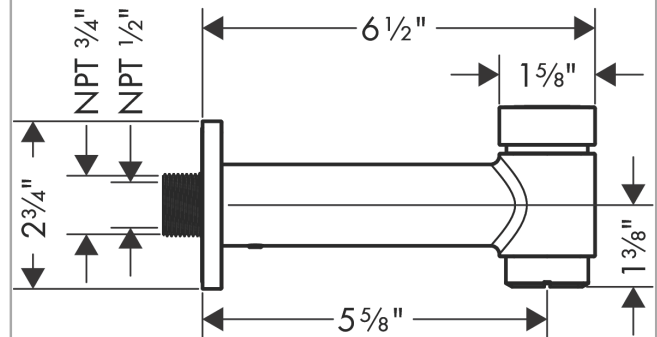

Talis S
Tube Spout with Diverter
 Finish: **chrome** Part no. : **72411001**

Description

Features

- Solid Brass
- Includes: 1/2" female and 3/4" male adaptor

Item details

List Price \$ 234.00

Compliance / Sustainability

Product image

Scale drawing

Talis S
Tab Spout with Diverter
 Finish: **chrome** Part no. : **72411001**

Exploded drawing

Year of production: >11/16

Talis S
Tub Spout with Diverter
 Finish: **chrome** Part no. : **72411001**

Spare parts list

Year of production: >11/16

Pos.	Description	Part no.	Price	PU
1	connecting thread	96472001	-	1
2	O-ring 16x2,5	98134000	-	1