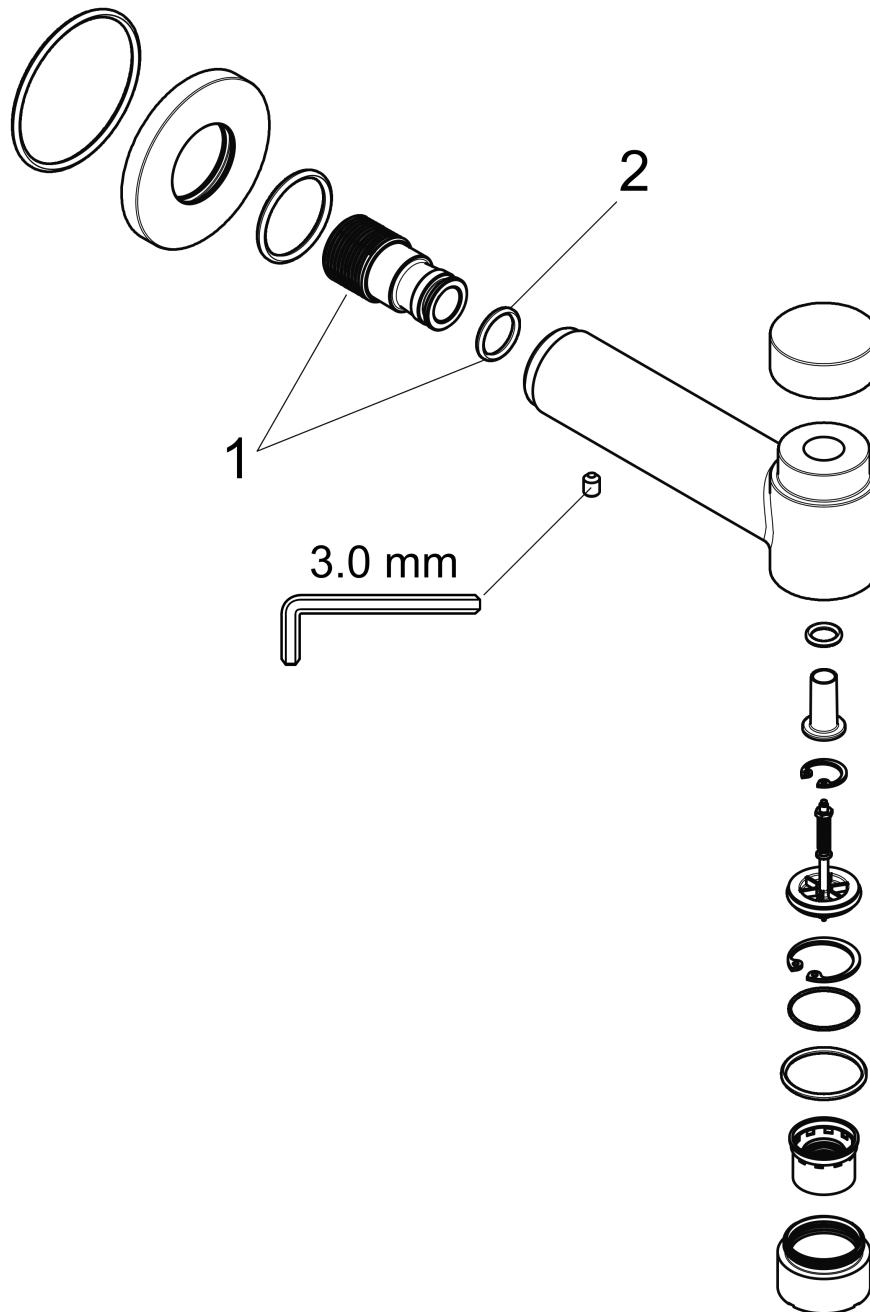

Talis S
Tube Spout with Diverter
 Finish: **chrome** Part no. : **72411001**

Description

Features

- Solid Brass
- Includes: 1/2" female and 3/4" male adaptor

Item details

List Price \$ 234.00

Compliance / Sustainability

Product image

Scale drawing

Talis S
Tab Spout with Diverter
 Finish: **chrome** Part no. : **72411001**

Exploded drawing

Year of production: >11/16

Talis S
Tub Spout with Diverter
 Finish: **chrome** Part no. : **72411001**

Spare parts list

Year of production: >11/16

Pos.	Description	Part no.	Price	PU
1	connecting thread	96472001	-	1
2	O-ring 16x2,5	98134000	-	1